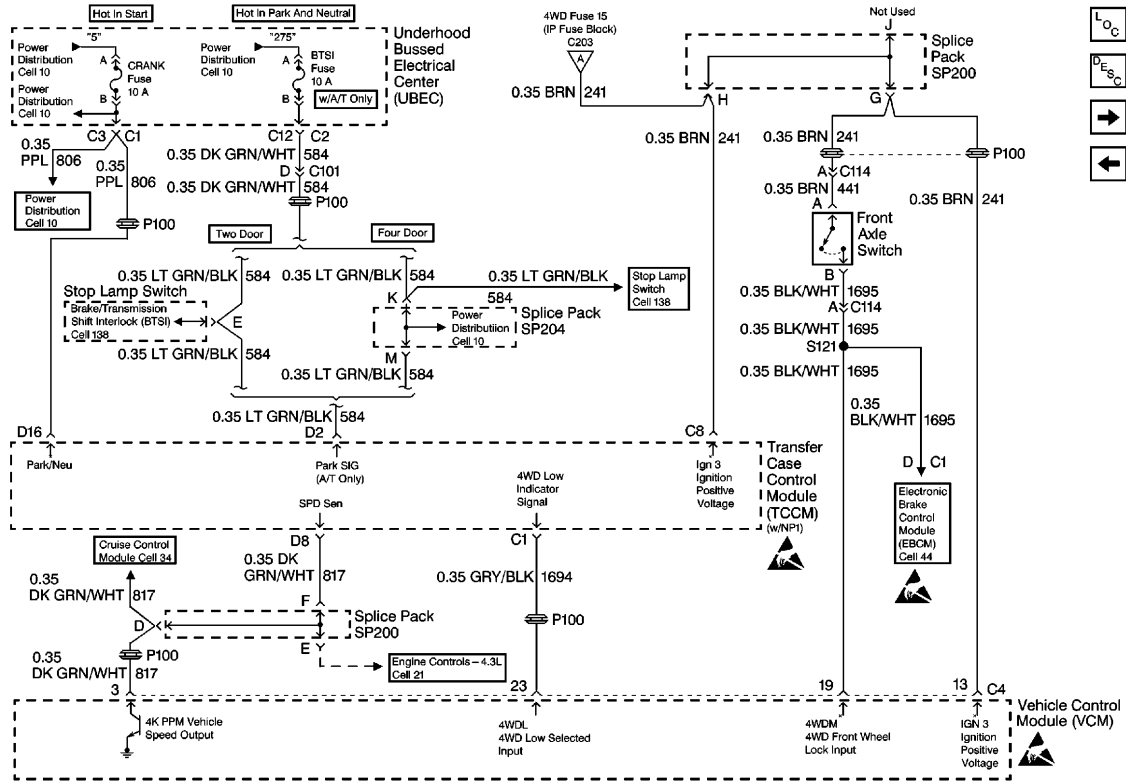

<- Back Forward ->

Document ID# 178422 1998 Chevrolet/Geo Blazer - 4WD

Print

FIGURE Electric Shift Front Axle Switch(c)

<- Back Forward ->

Document ID# 178422 1998 Chevrolet/Geo Blazer - 4WD

Print