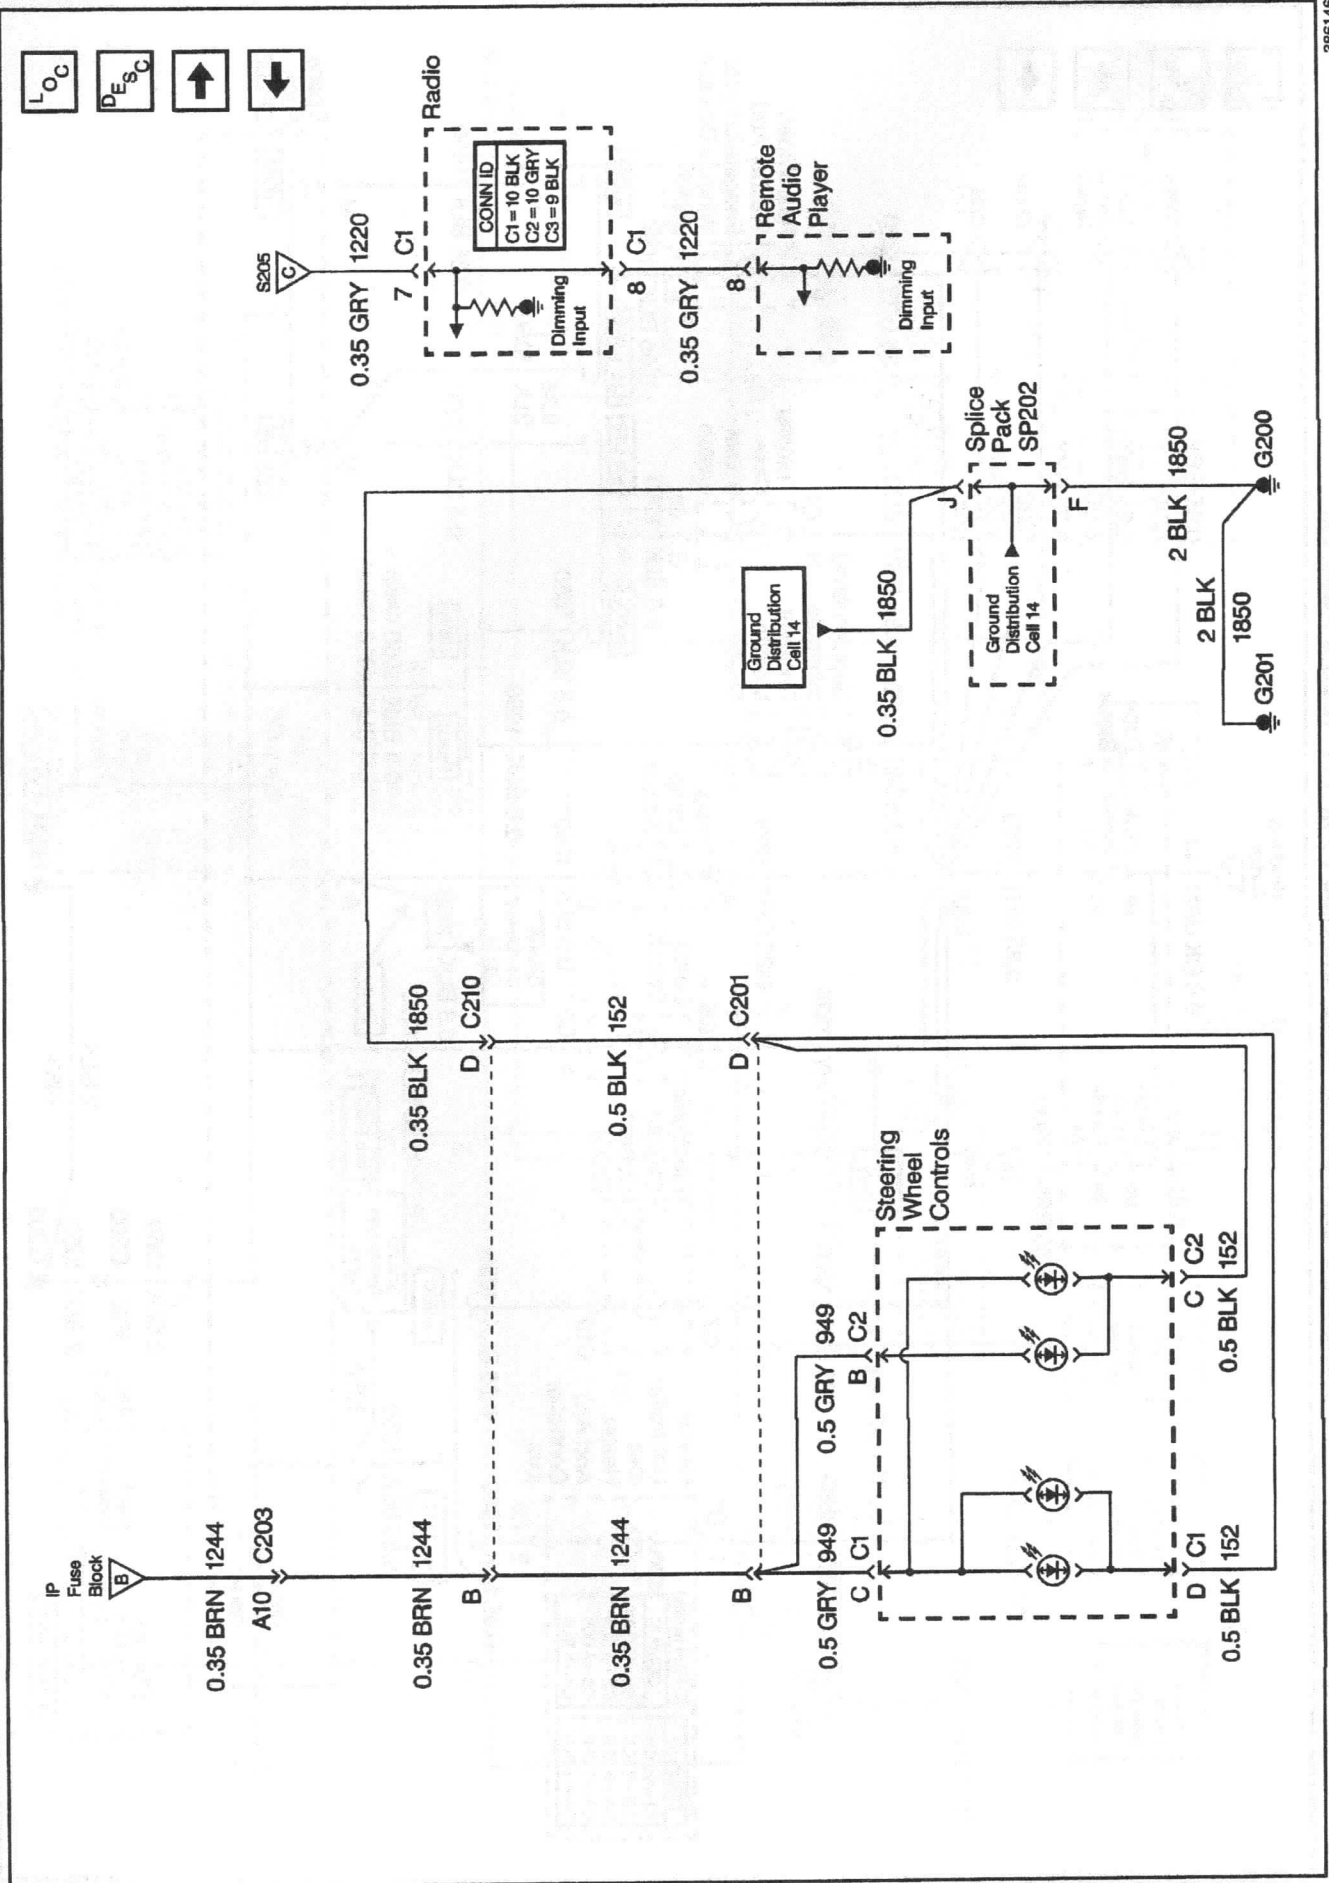

Interior Lights Dimming Schematics (Cell 117: Steering Wheel Controls)

396146