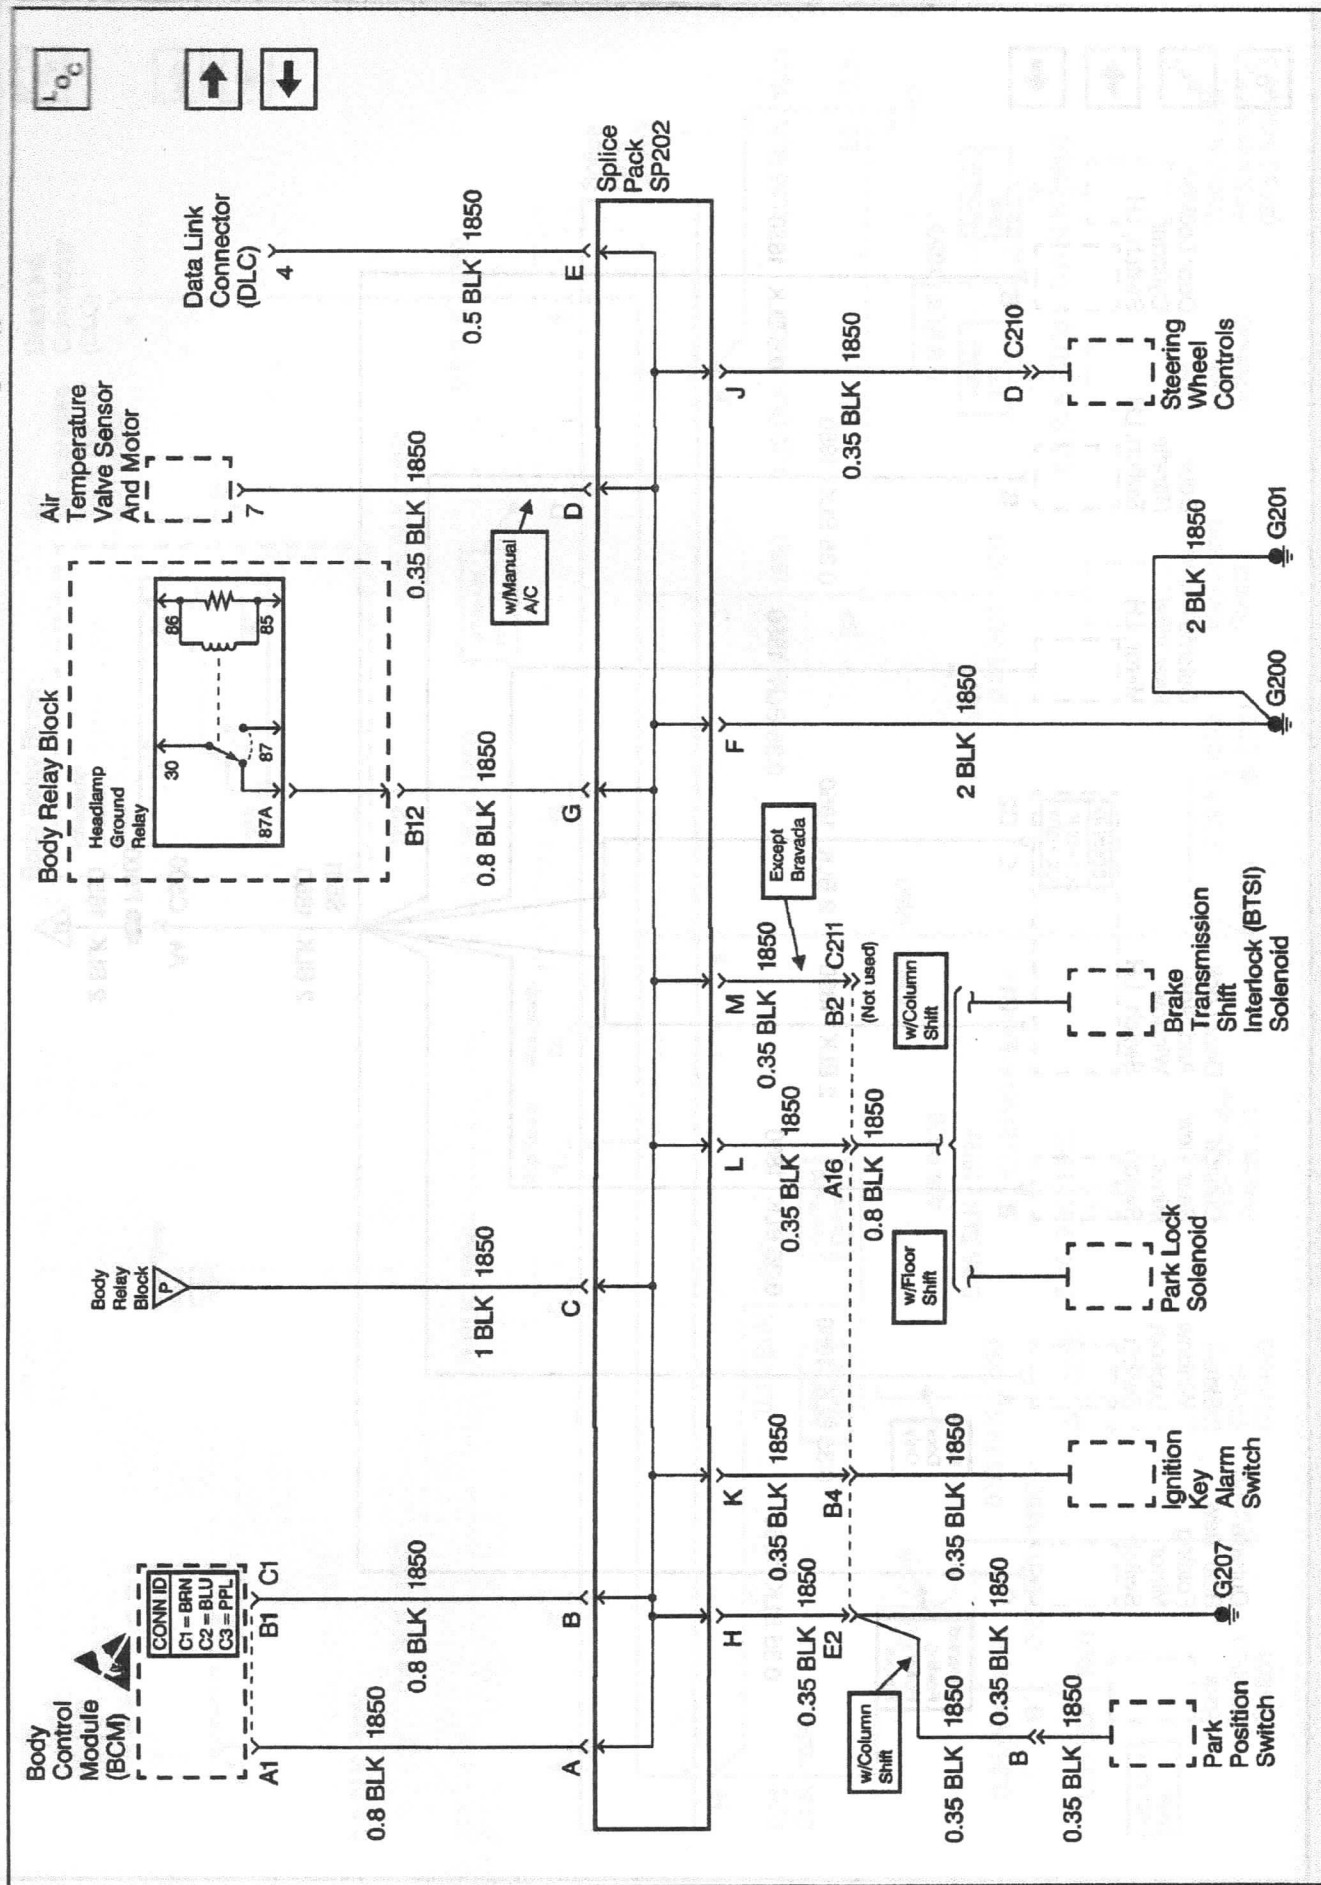

Ground Distribution Schematics (Cell 14: G200, G201 and G207 (4-Door Utility w/ Liftgate))

375300

Ground Distribution Schematics (Cell 14: G200 and Body Relay Block (Bravada))