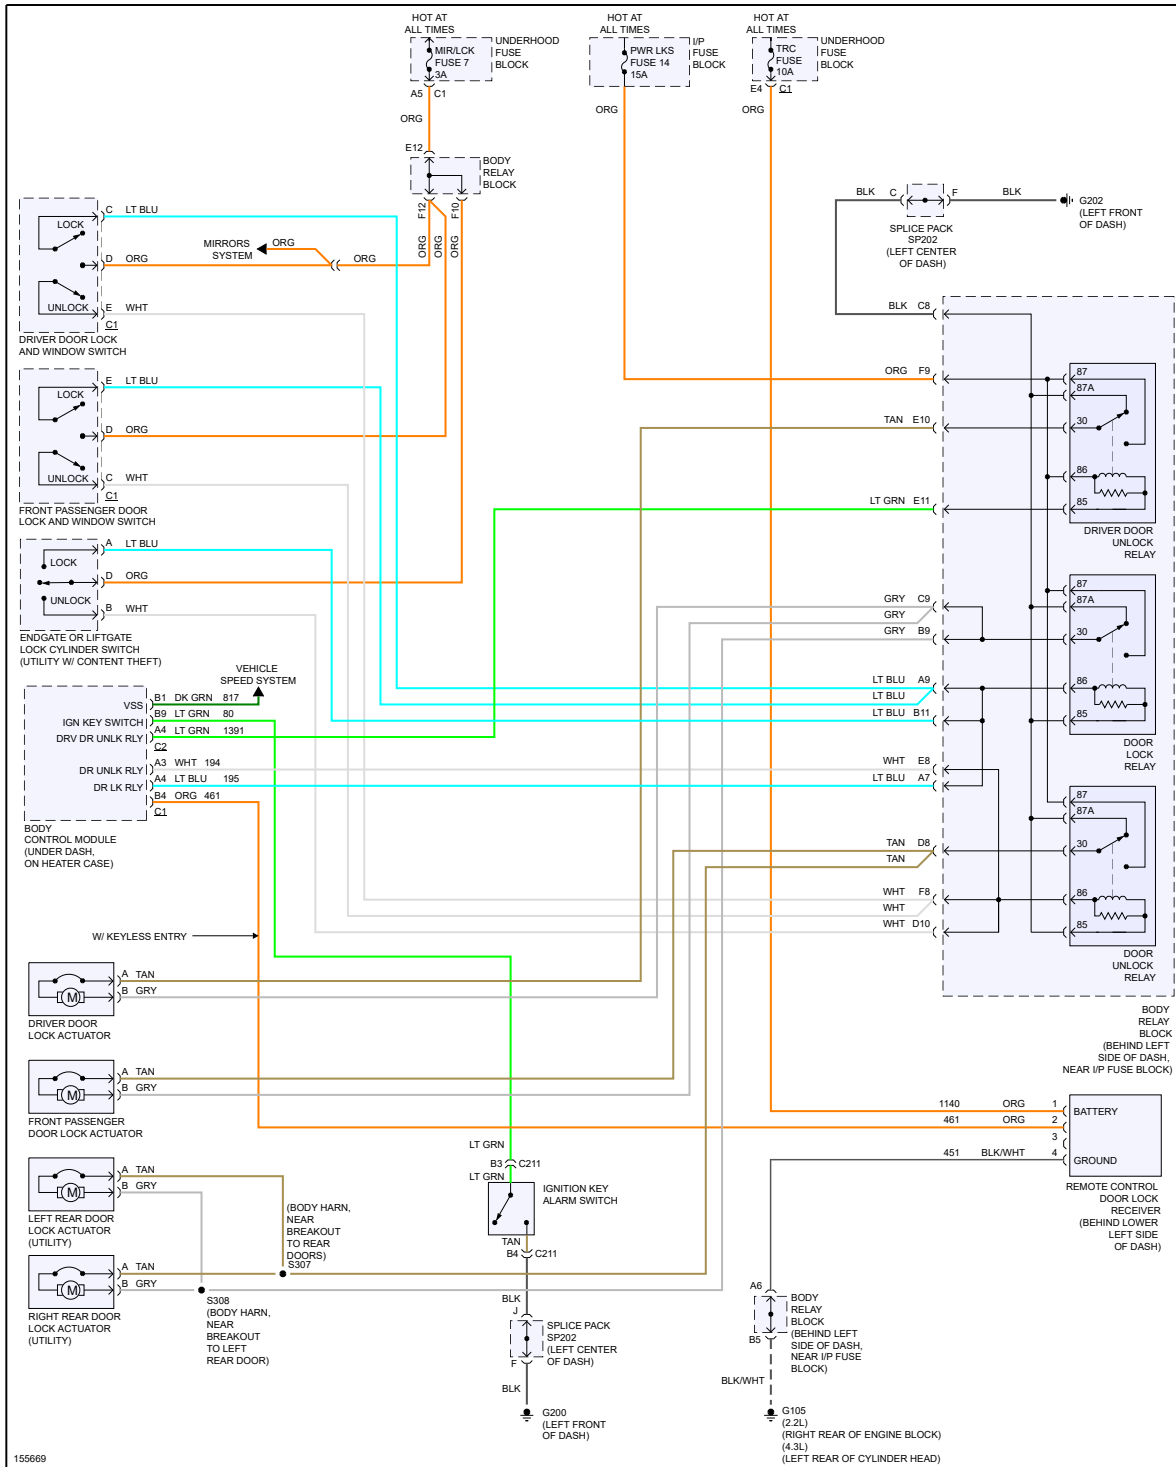

YMMS: 2002 Chevrolet Blazer  
Engine: 4.3L Eng  
VIN:

Nov 21, 2020  
License:  
Odometer:

Fig 1: Power Door Locks Circuit

155669