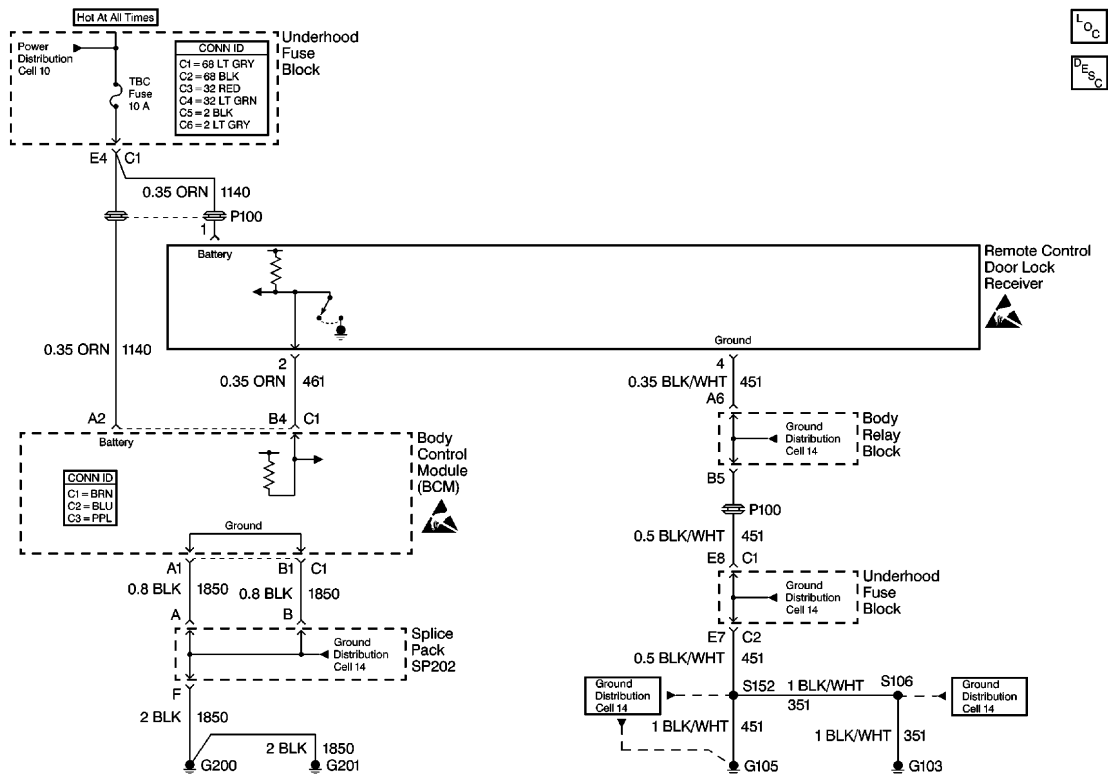

<- Back

Forward ->

Document ID# 383724
1999 Chevrolet/Geo Blazer - 4WD

Print

Keyless Entry Schematics

FIGURE Cell 132(c)

<- Back

Forward ->

Document ID# 383724
1999 Chevrolet/Geo Blazer - 4WD

Print