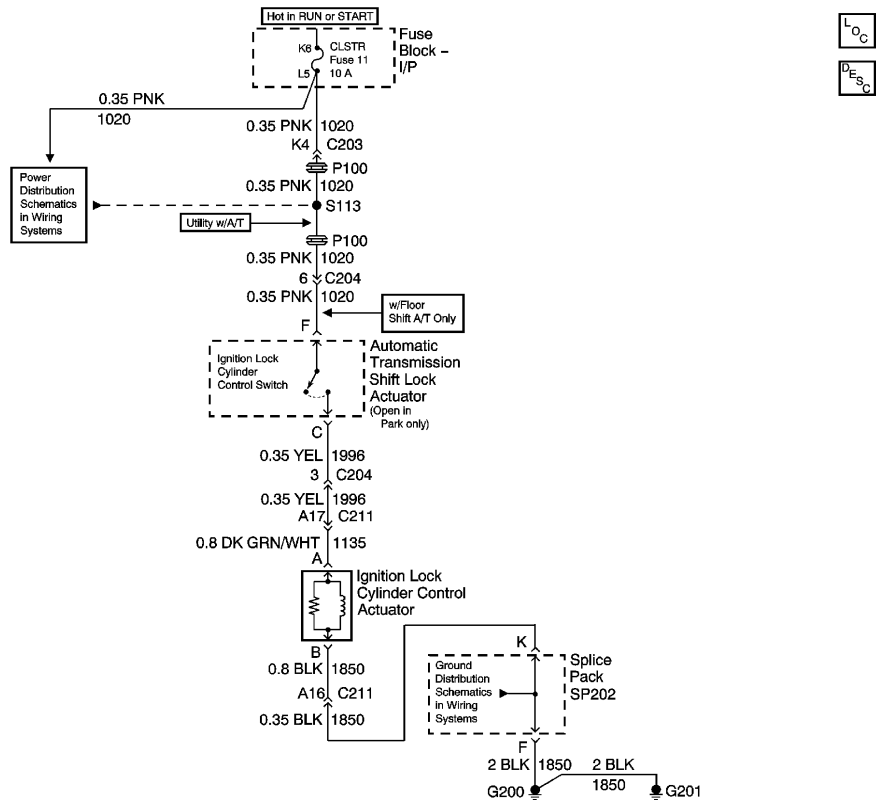

<- Back

Forward ->

Document ID# 1481177 2005 Chevrolet Blazer - 4WD

Print

Column/Ignition Lock Schematics

<- Back

Forward ->

Document ID# 1481177 2005 Chevrolet Blazer - 4WD