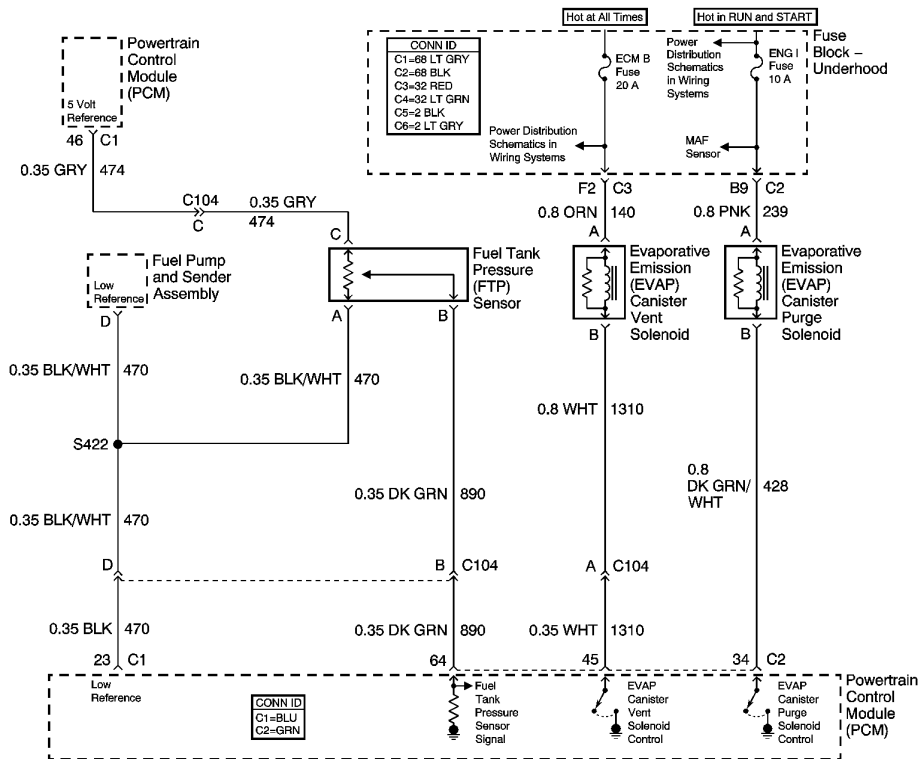

<- Back

Forward ->

Document ID# 1363254 2004 Chevrolet Blazer - 4WD

Print

FIGURE Fuel Controls - EVAP Controls(c)

<- Back

Forward ->

Document ID# 1363254 2004 Chevrolet Blazer - 4WD