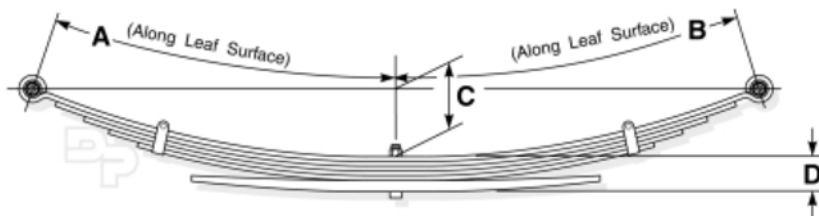

* from GMPartsGiant.com

b = "Berlin Eye" for bushing has bushing centered in line with leaf rather than above leaf
gauge = thickness of leaf in thousands of an inch. All other dimensions in inches.

Source:

Dayton Springs Catalog 215 pg 50

<https://catalog.cbparts.ca/DaytonParts/DaytonSpring/HTML/files/assets/common/downloads/publication.pdf>

SRI No.	OEM No.	Width	PL-1 S.E. (A)	PL-1 L.E. (B)	Eye Type/ Bushing S.E.	Eye Type/ Bushing L.E.	Arch (C)	No. of Leaves	Grading	Pack Thk. (D)	Spring Capty. At Pad	Remarks	RPOs*
22-1333	15153862	2 ½	24 ½	27 ½	RevDut/RB-231	Std/RB-172	6 ¼	3	2/341 1/447	1 5/16	1,100	ZR2	
22-1015	15689576	2 ½	24 ½	27 ½	Std/RB-231	Std/RB-172	8	3/1	3/291 2ND 1/380	1 ½	1,200	Two stage	ZQ1, ZW7
22-1013	15689578	2 ½	24 ½	27 ½	Std/RB-231	Std/RB-172	7 ¼	3/1	2/307 1/291 2ND 1/375	1 ½	1,300	Two stage	Z83, Z85
22-1349	15153859	2 ½	24 ½	27 ½	Std/RB-231	Std/RB-172	5 ½	3/1	1/323 2/307 2ND 1/447	1 5/8	1,400	Two stage	unknown
22-1017	15689577	2 ½	24 ½	27 ½	Std/RB-231	Std/RB-172	6 7/8	3/1	1/323 2/307 2ND 1/447	1 5/8	1,400	Two stage	unknown

* from GMPartsGiant.com