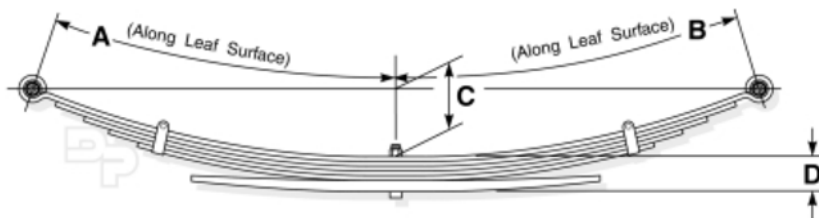

* from GMPartsGiant.com

b = "Berlin Eye" for bushing has bushing centered in line with leaf rather than above leaf

gauge = thickness of leaf in thousands of an inch. All other dimensions in inches.

Source:

Dayton Springs Catalog 215 pg 50

<https://catalog.cbparts.ca/DaytonParts/DaytonSpring/HTML/files/assets/common/downloads/publication.pdf>

SRI No.	OEM No.	Width h	PL-1 S.E. (A)	PL-1 L.E. (B)	Eye Type/ Bushing S.E.	Eye Type/ Bushing L.E.	Arch (C)	No. of Leaves	Grading	Pack Thk. (D)	Spring Capty. At Pad	Remarks	RPOs*
22-1333	15153862	2 ½	24 ½	27 ½	RevDut/RB-231	Std/RB-172	6 ¼	3	2/341 1/447	1 5/16	1,100	ZR2	unknown
22-1015	15689576	2 ½	24 ½	27 ½	Std/RB-231	Std/RB-172	8	3/1	3/291 2ND 1/380	1 ½	1,200	Two stage	ZQ1, ZW7
22-1013	15689578	2 ½	24 ½	27 ½	Std/RB-231	Std/RB-172	7 ¼	3/1	2/307 1/291 2ND 1/375	1 ½	1,300	Two stage	Z83, Z85
22-1349	15153859	2 ½	24 ½	27 ½	Std/RB-231	Std/RB-172	5 ½	3/1	1/323 2/307 2ND 1/447	1 5/8	1,400	Two stage	unknown
22-1017	15689577	2 ½	24 ½	27 ½	Std/RB-231	Std/RB-172	6 5/8	3/1	1/323 2/307 2ND 1/447	1 5/8	1,400	Two stage	unknown

* from GMPartsGiant.com