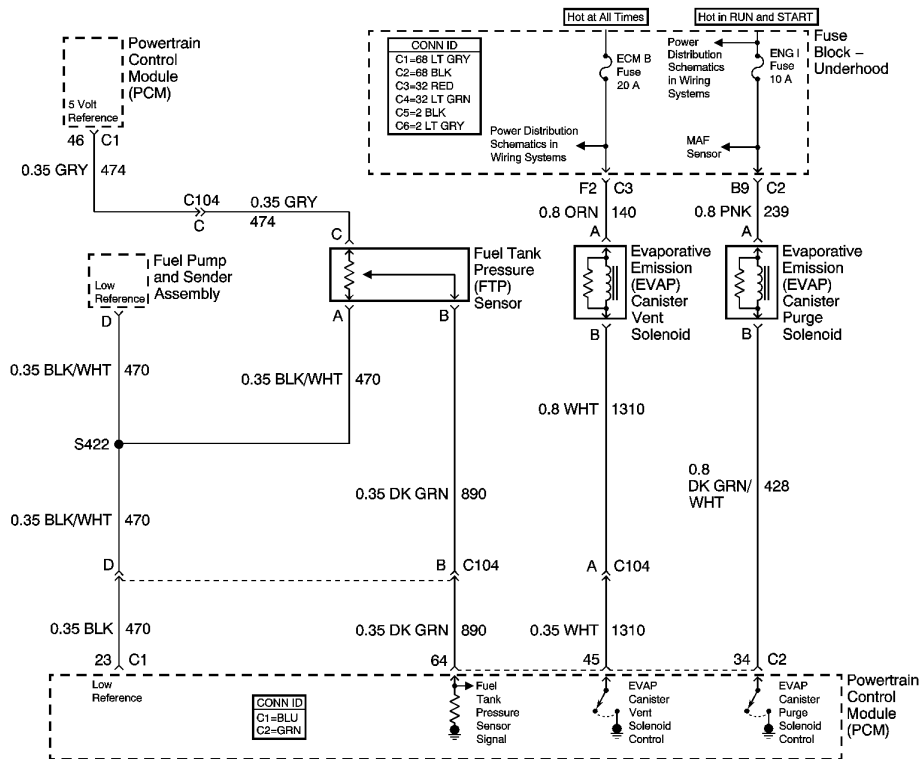

<- Back

Forward ->

Document ID# 857671 2003 Chevrolet Blazer - 4WD

Print

FIGURE Fuel Controls - EVAP Controls(c)

Legend:

- LOC
- DESIGN
-
- ←
- II (CRS II)

<- Back

Forward ->

Document ID# 857671 2003 Chevrolet Blazer - 4WD

Print