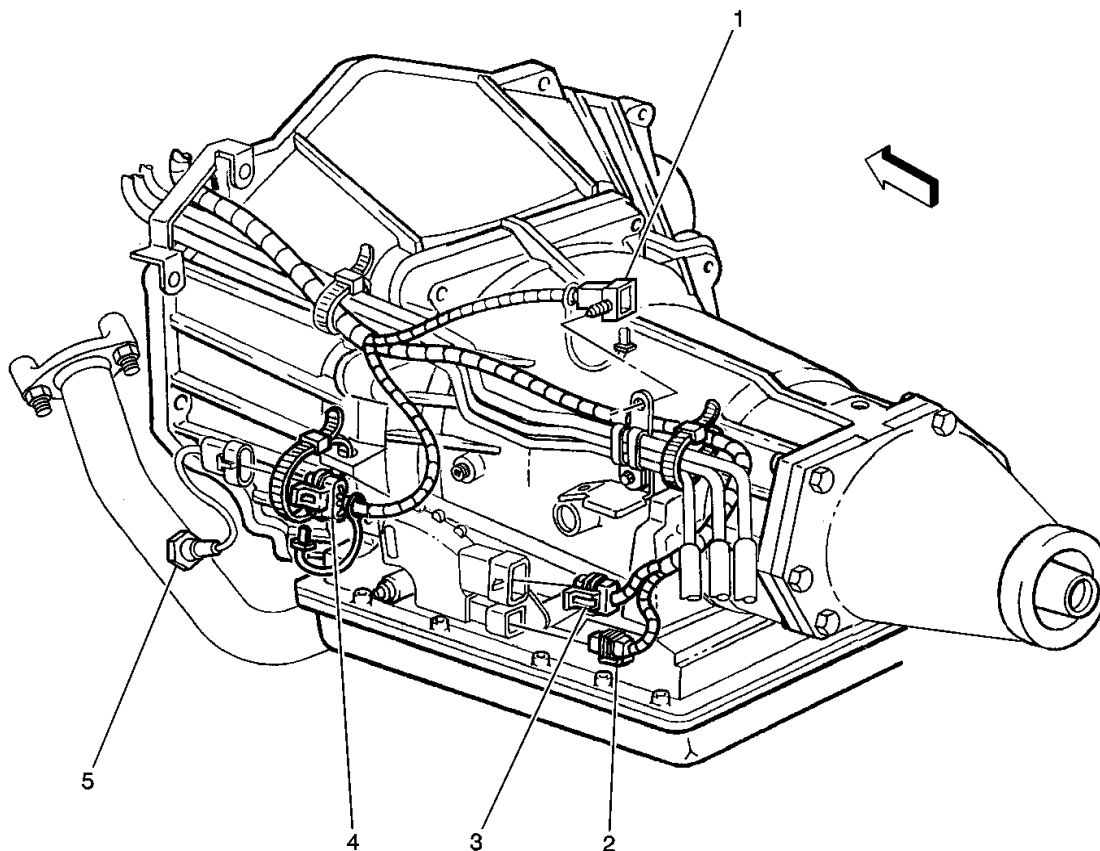

&lt;- Back

Forward -&gt;

**Document ID# 737113  
2003 Chevrolet Blazer - 4WD**

Print

**FIGURE Transmission Range Switch (w/ A/T) 4.3L Shown, 2.2L Similar(c)**

- (1) C104
- (2) Park/Neutral Position (PNP) and Backup Lamp Switch Connector C2
- (3) Park/Neutral Position (PNP) and Backup Lamp Switch Connector C1
- (4) Heated Oxygen Sensor (HO2S) Bank 1, Sensor 1 Connector
- (5) Heated Oxygen Sensor (HO2S) Bank 1, Sensor 1