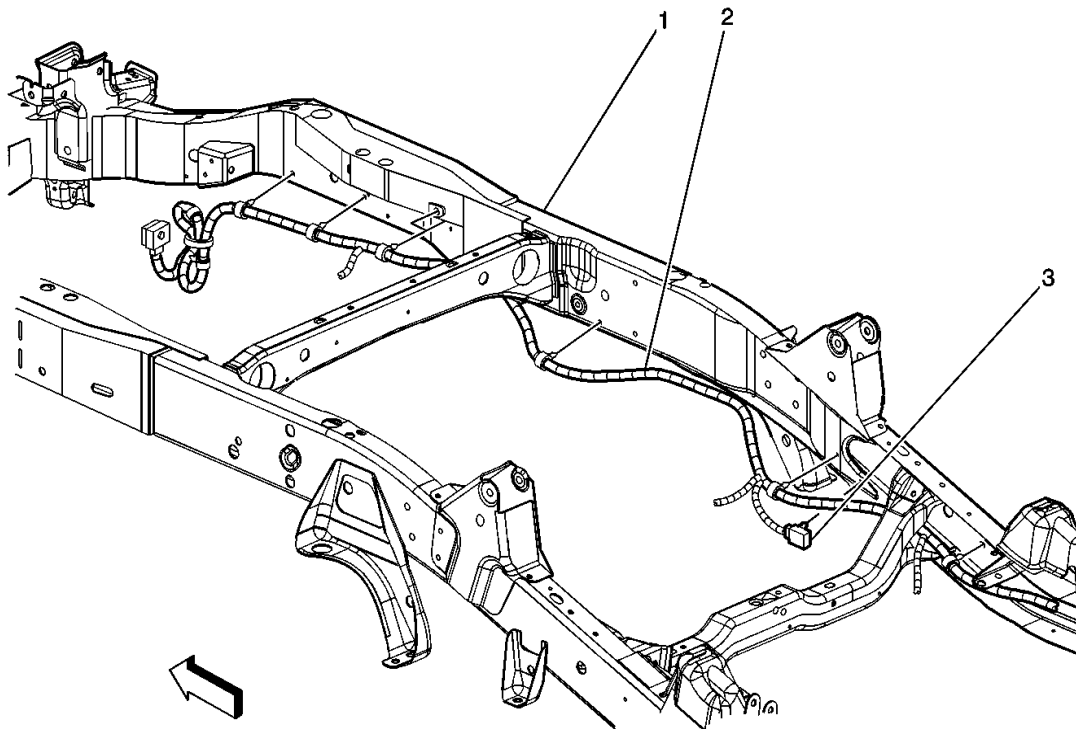

<- Back

Forward ->

Document ID# 609134
2003 Chevrolet Blazer - 4WD

Print

FIGURE Chassis Harness (Splice Pack SP 422) Locator View(c)

- (1) Frame (Shown upside down)
- (2) Chassis Harness
- (3) Splice Pack SP422

<- Back

Forward ->

Document ID# 609134
2003 Chevrolet Blazer - 4WD

Print