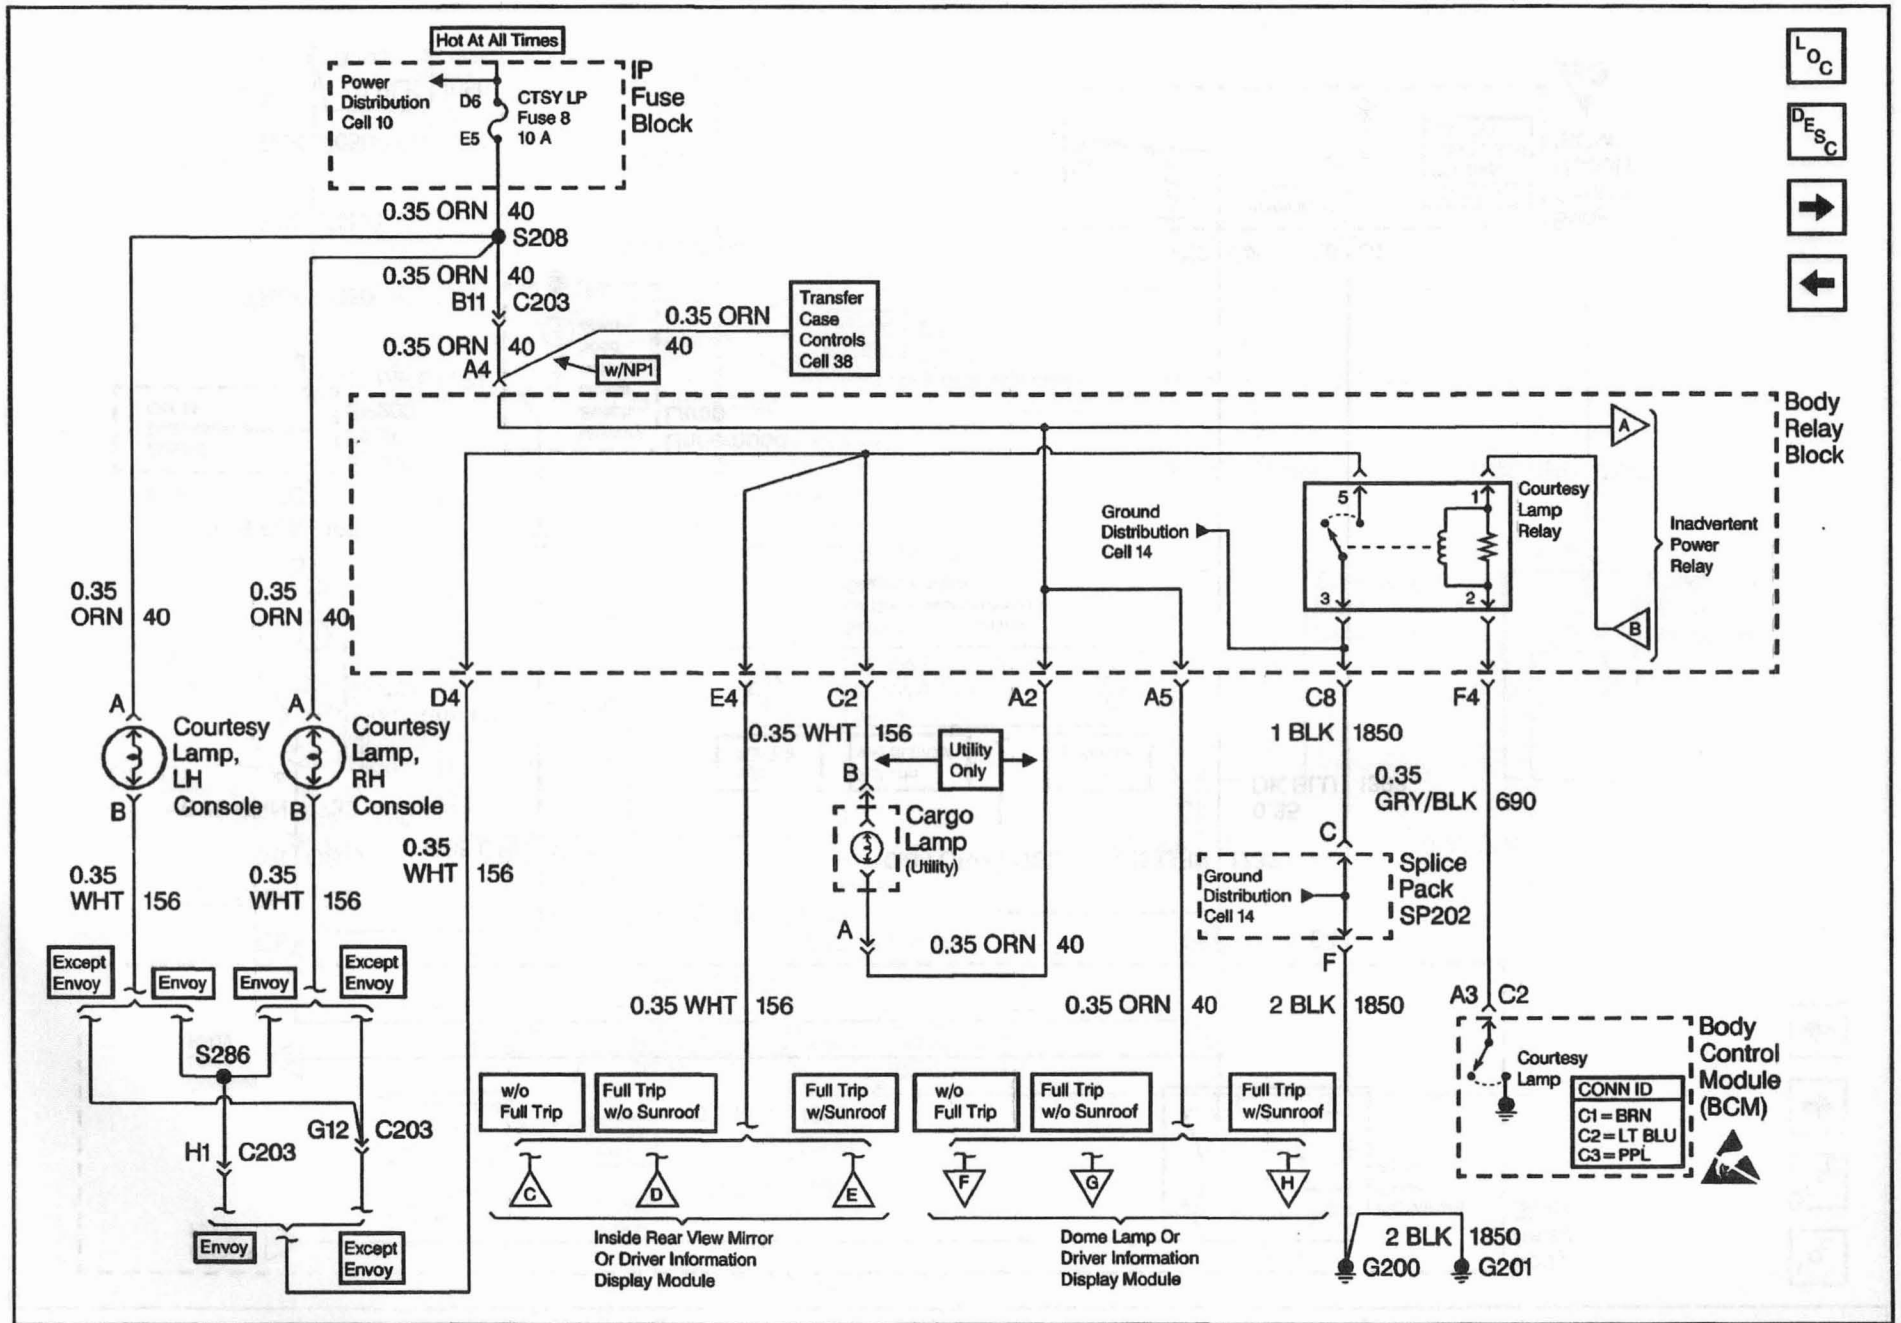

Interior Lights Schematics (Cell 114: CTSY LP Fuse and Courtesy Lamp Relay)

Body and Accessories

Lighting Systems 8-67