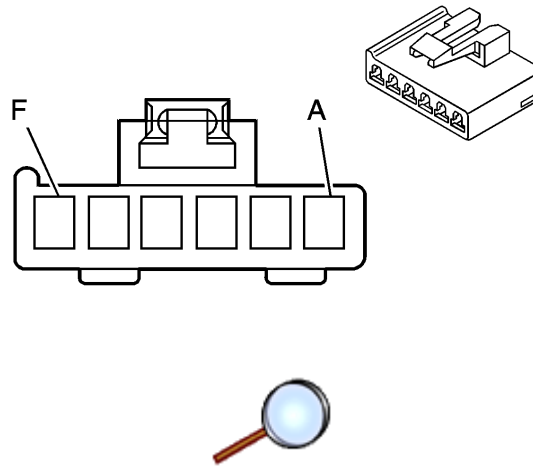

Connector Part Information

- 12103721
- 2-Way M Metri-Pack 150 Series (BLK)

Pin	Wire Color	Circuit No.	Function
A	GRY	391	Rear Window Wiper Switch Output
B	WHT	393	Rear Window Wiper Motor - Feed

Rear Window Wiper Motor Controller (Utility)

Connector Part Information		<ul style="list-style-type: none"> • 12052856 • 4-Way F Metri-Pack 280 Series (BLK) 	
Pin	Wire Color	Circuit No.	Function
A	BLK	1350	Ground
B	WHT	393	Rear Window Wiper Motor - Feed
C	ORN	1240	Fuse Output - Battery
D	DK GRN	392	Rear Window Washer Pump Motor - Feed

Rear Wiper/Washer Switch and Endgate/Liftgate Window Release Switch

Connector Part Information		<ul style="list-style-type: none"> • 12092254 • 6-Way F Metri-Pack 280 Series (BLK) 	
Pin	Wire Color	Circuit No.	Function
A	YEL	43	Fuse Output - Accessory - Type III Fuse
B	DK GRN	392	Rear Window Washer Pump Motor - Feed
C	GRY	391	Rear Window Wiper Switch Output
D	BLK	1576	Trunk Release Switch Output
E	BLK	1050	Ground
F	GRY	1220	Fuse Output - Instrument Panel Lamps - Type III Fuse