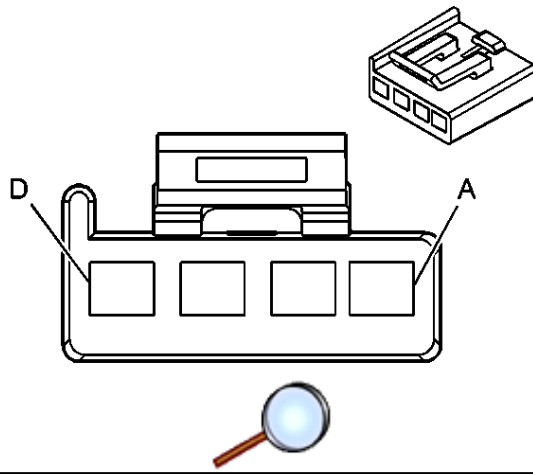

- 12020599
- 2-Way F Metri-Pack 280 Series, Sealed (BLK)

Pin	Wire Color	Circuit No.	Function
A	DK GRN	392	Rear Window Washer Pump Motor - Feed
B	BLK	350	Ground

Rear Window Wiper Cutout and Liftglass Ajar Jamb Switch (Utility)

Connector Part Information

- 12103721
- 2-Way M Metri-Pack 150 Series (BLK)

Pin	Wire Color	Circuit No.	Function
A	GRY	391	Rear Window Wiper Switch Output
B	WHT	393	Rear Window Wiper Motor - Feed

Rear Window Wiper Motor Controller (Utility)