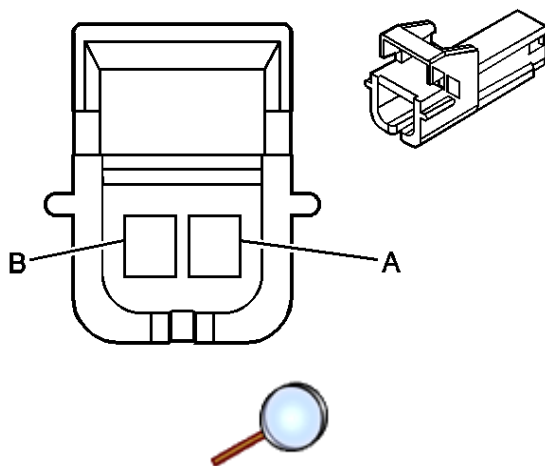

Wiper/Washer Connector End Views

Table 1: [Rear Window Washer Pump Motor \(Utility\)](#)

Table 2: [Rear Window Wiper Cutout and Liftglass Ajar Jamb Switch \(Utility\)](#)

Table 3: [Rear Window Wiper Motor Controller \(Utility\)](#)

Table 4: [Rear Wiper/Washer Switch and Endgate/Liftgate Window Release Switch](#)

Table 5: [Windshield Washer Pump Motor](#)

Table 6: [Windshield Wiper Motor](#)

Rear Window Washer Pump Motor (Utility)

Connector Part Information

- 12020599
- 2-Way F Metri-Pack 280 Series, Sealed (BLK)

Pin	Wire Color	Circuit No.	Function
A	DK GRN	392	Rear Window Washer Pump Motor - Feed
B	BLK	350	Ground

Rear Window Wiper Cutout and Liftglass Ajar Jamb Switch (Utility)

Connector Part Information

- 12103721
- 2-Way M Metri-Pack 150 Series (BLK)

Pin	Wire Color	Circuit No.	Function
A	GRY	391	Rear Window Wiper Switch Output
B	WHT	393	Rear Window Wiper Motor - Feed

Rear Window Wiper Motor Controller (Utility)