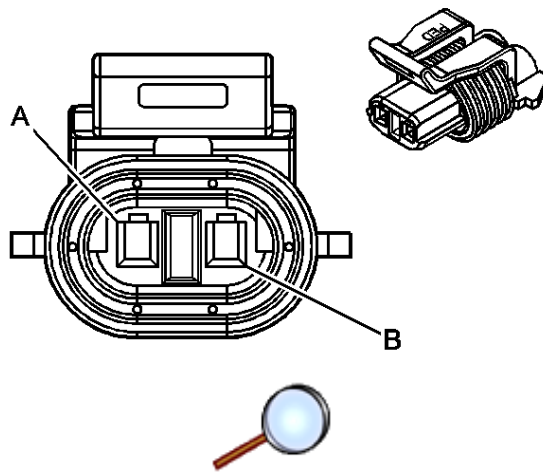

Connector Part Information		• 12052641 • 2-Way F Metri-Pack 150 Series, Sealed (BLK)	
Pin	Wire Color	Circuit No.	Function
A	RED	228	Windshield Washer Pump Motor Feed
B	BLK	350	Ground

Windshield Wiper Motor