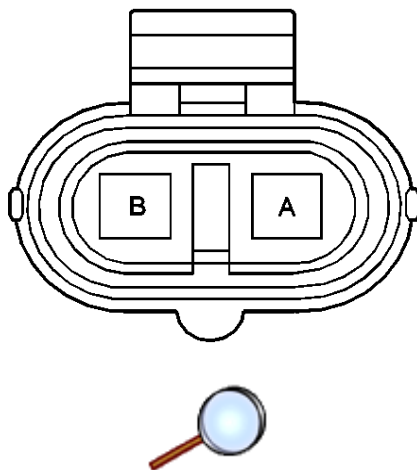

Wiper/Washer Connector End Views

Table 1: [Rear Window Washer Pump Motor \(Utility\)](#)

Table 2: [Rear Window Wiper Cutout and Liftglass Ajar Jamb Switch \(Utility\)](#)

Table 3: [Rear Window Wiper Motor Controller \(Utility\)](#)

Table 4: [Rear Wiper/Washer Switch and Endgate/Liftgate Window Release Switch](#)

Table 5: [Windshield Washer Pump Motor](#)

Table 6: [Windshield Wiper Motor](#)

Rear Window Washer Pump Motor (Utility)

Connector Part Information

- 12020599
- 2-Way F Metri-Pack 280 Series, Sealed (BLK)

Pin	Wire Color	Circuit No.	Function
A	DK GRN	392	Rear Window Washer Pump Motor - Feed
B	BLK	350	Ground

Rear Window Wiper Cutout and Liftglass Ajar Jamb Switch (Utility)

Connector Part Information

- 12103721
- 2-Way M Metri-Pack 150 Series (BLK)

Pin	Wire Color	Circuit No.	Function
A	GRY	391	Rear Window Wiper Switch Output
B	WHT	393	Rear Window Wiper Motor - Feed

Rear Window Wiper Motor Controller (Utility)