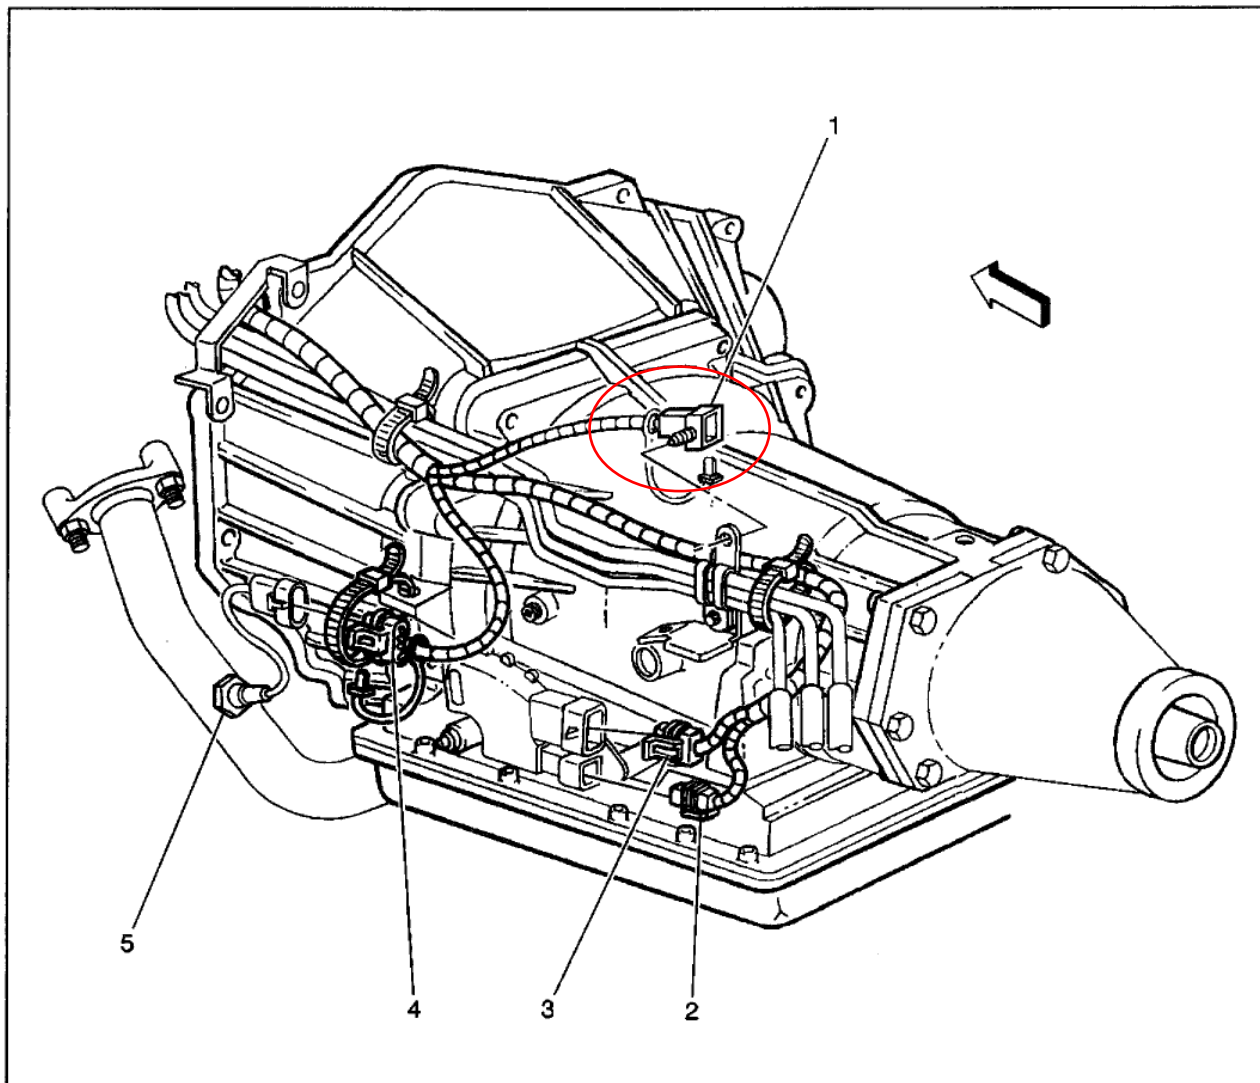

[Close Window] [Print Window]

Harness Routing Views (Transmission Range Switch (W/A/T) 4.3 L Shown, 2.2 L Similar)

Harness Routing Views (Transmission Range Switch (w/ A/T) 4.3L Shown, 2.2L Similar)

357138

Legend

- | | |
|---|--|
| (1) C104 | (4) Heated Oxygen Sensor (HO2S) Bank 1, Sensor 1 Connector |
| (2) Park/Neutral Position (PNP) and Backup Lamp Switch Connector C2 | (5) Heated Oxygen Sensor (HO2S) Bank 1, Sensor 1 |
| (3) Park/Neutral Position (PNP) and Backup Lamp Switch Connector C1 | |