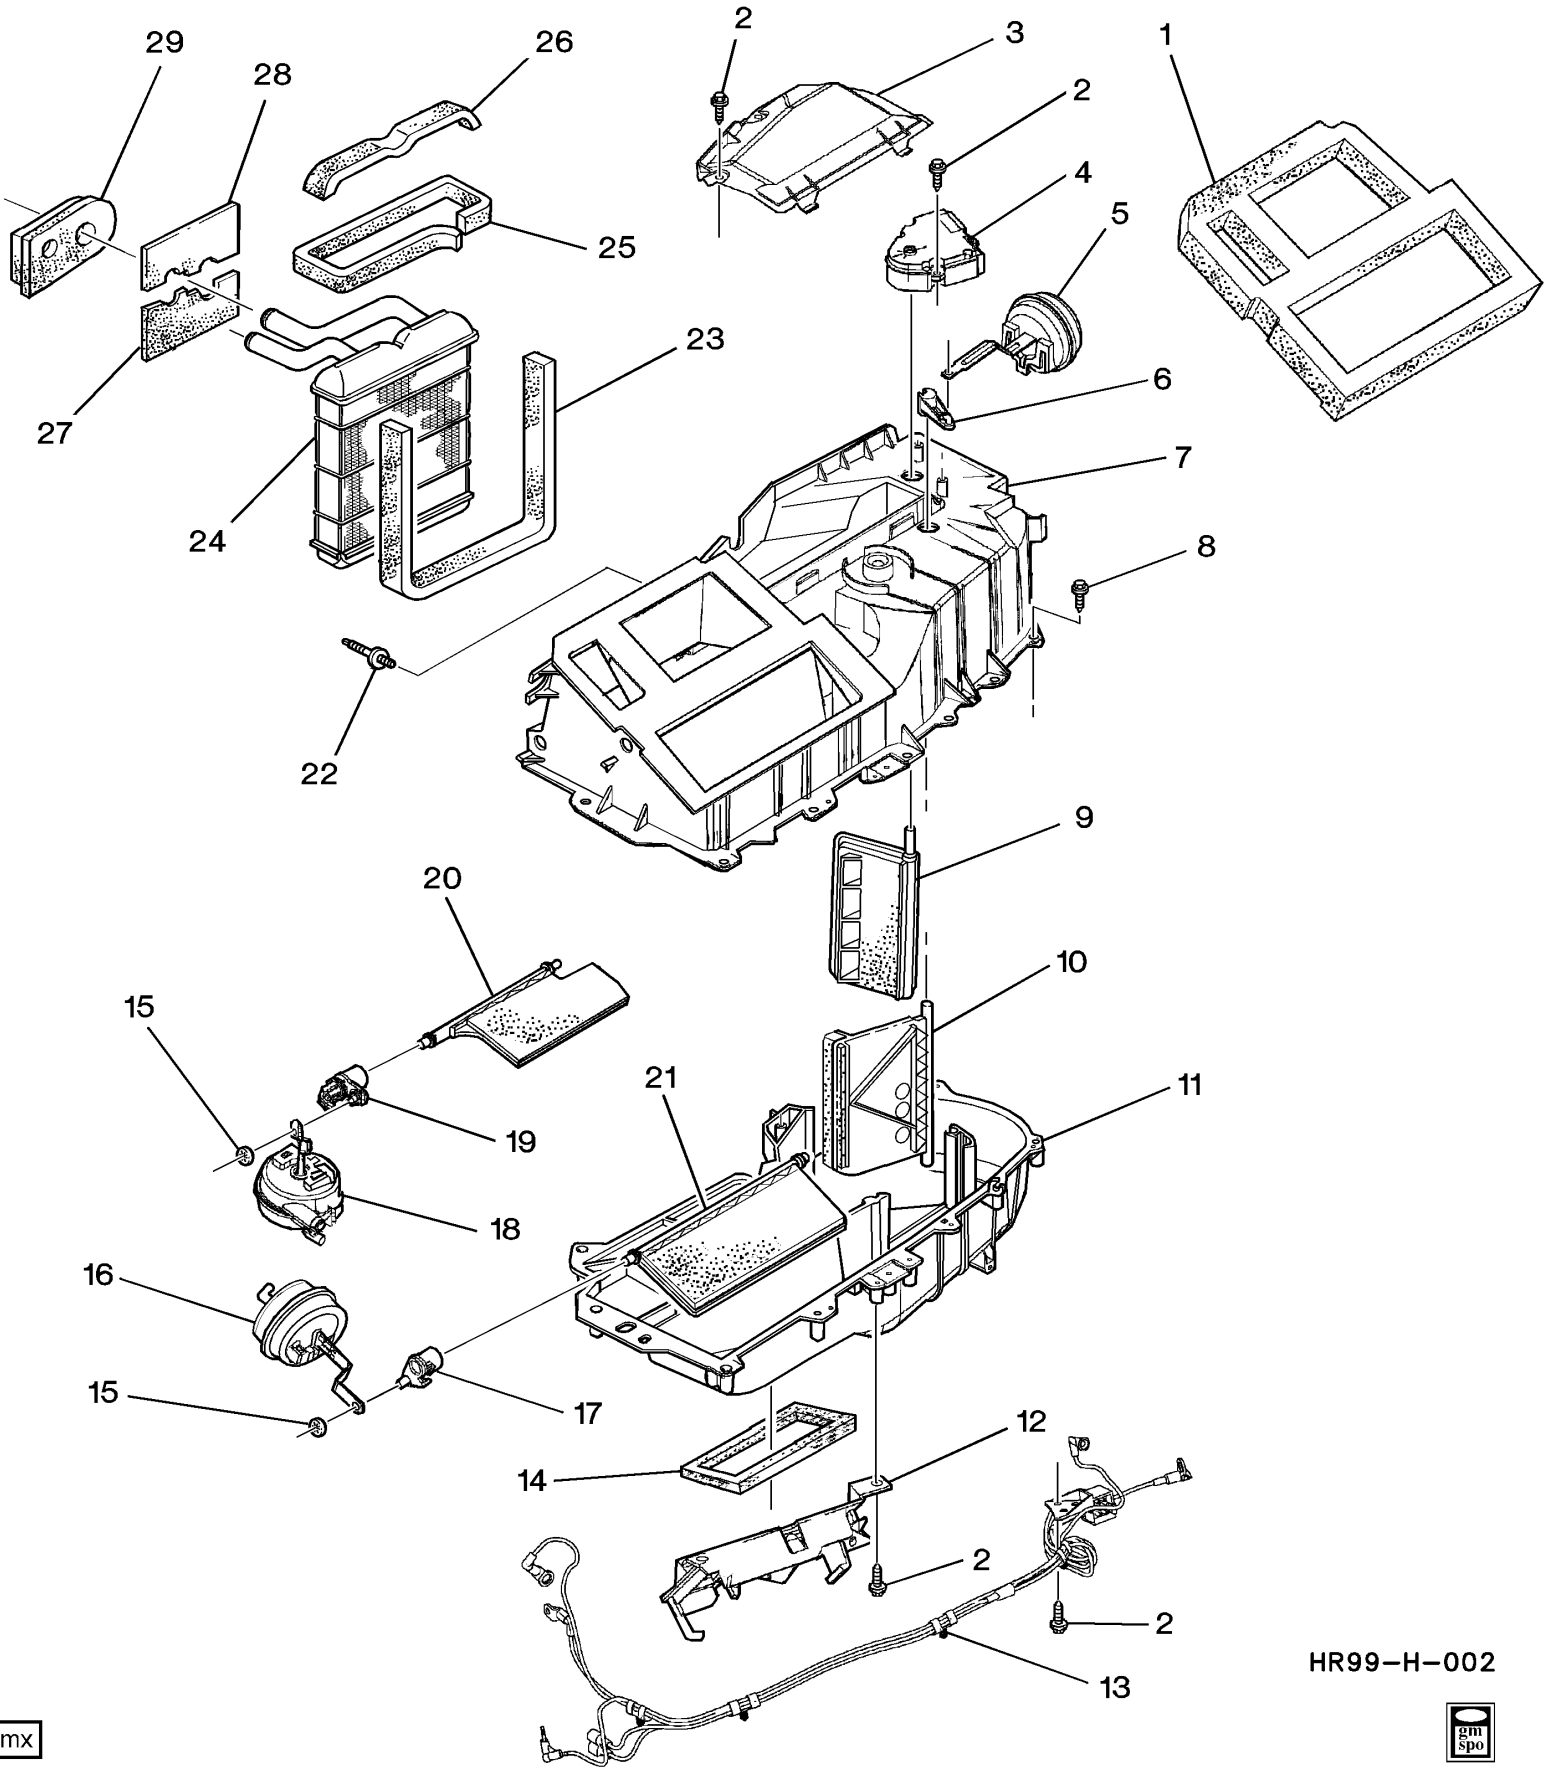

TS08-525 10/22/98

HR99-H-002

(https://nemigaparts.com/img/catalogs/epc/gm/erapa_1/55783.png)

№	Name	Ext. inf.	A*	Part number	A	Price per Unit., \$
001	Seal, i/p otr air otlt duct(acdelco #52480129)	ST1 A/C MAN CONT(C60)	02	52480129 (https://nemigaparts.com/cat_spares/epc/part/gm/52480129/)	-	(https://nemigaparts.com/cat_spares/epc/part/gm/) -
001	Seal, i/p otr air otlt duct(acdelco #52480129)	ST1 HVY DUTY HTR(C42),A/C MAN CONT(C60)	02	52480129 (https://nemigaparts.com/cat_spares/epc/part/gm/52480129/)	-	(https://nemigaparts.com/cat_spares/epc/part/gm/) -
002	Bolt, htr case				-	(https://nemigaparts.com/cat_spares/epc/part/gm/) -
003	Cover, htr core	ST1 HVY DUTY HTR(C42),A/C MAN CONT(C60)	01	52470774 (https://nemigaparts.com/cat_spares/epc/part/gm/52470774/)	-	(https://nemigaparts.com/cat_spares/epc/part/gm/) -
003	Cover, htr core	ST1 A/C MAN CONT(C60)	01	52470774 (https://nemigaparts.com/cat_spares/epc/part/gm/52470774/)	-	(https://nemigaparts.com/cat_spares/epc/part/gm/) -
003	Cover, htr core	ST1	01	52470774 (https://nemigaparts.com/cat_spares/epc/part/gm/52470774/)	-	(https://nemigaparts.com/cat_spares/epc/part/gm/) -
004	Actuator, temp vlv(mates w/conn 12102632) (acdelco #15- 71845)	ST1 A/C MAN CONT(C60)	01	89018356 (https://nemigaparts.com/cat_spares/epc/part/gm/89018356/)	-	(https://nemigaparts.com/cat_spares/epc/part/gm/) -
004	Actuator, temp vlv(mates w/conn 12102632) (acdelco #15- 71845)	ST1 HVY DUTY HTR(C42),A/C MAN CONT(C60)	01	89018356 (https://nemigaparts.com/cat_spares/epc/part/gm/89018356/)	-	(https://nemigaparts.com/cat_spares/epc/part/gm/) -
005	Actuator, mixer vlv	ST1 HVY DUTY HTR(C42),A/C MAN CONT(C60)	01	52489533 (https://nemigaparts.com/cat_spares/epc/part/gm/52489533/)	-	(https://nemigaparts.com/cat_spares/epc/part/gm/) -
005	Actuator, mixer vlv	ST1 A/C MAN CONT(C60)	01	52489533 (https://nemigaparts.com/cat_spares/epc/part/gm/52489533/)	-	(https://nemigaparts.com/cat_spares/epc/part/gm/) -
005	Actuator, mixer vlv	ST1	01	52489533 (https://nemigaparts.com/cat_spares/epc/part/gm/52489533/)	-	(https://nemigaparts.com/cat_spares/epc/part/gm/) -
006	Lever, vent vlv	ST1 A/C MAN CONT(C60)	01	52494022 (https://nemigaparts.com/cat_spares/epc/part/gm/52494022/)	-	(https://nemigaparts.com/cat_spares/epc/part/gm/) -