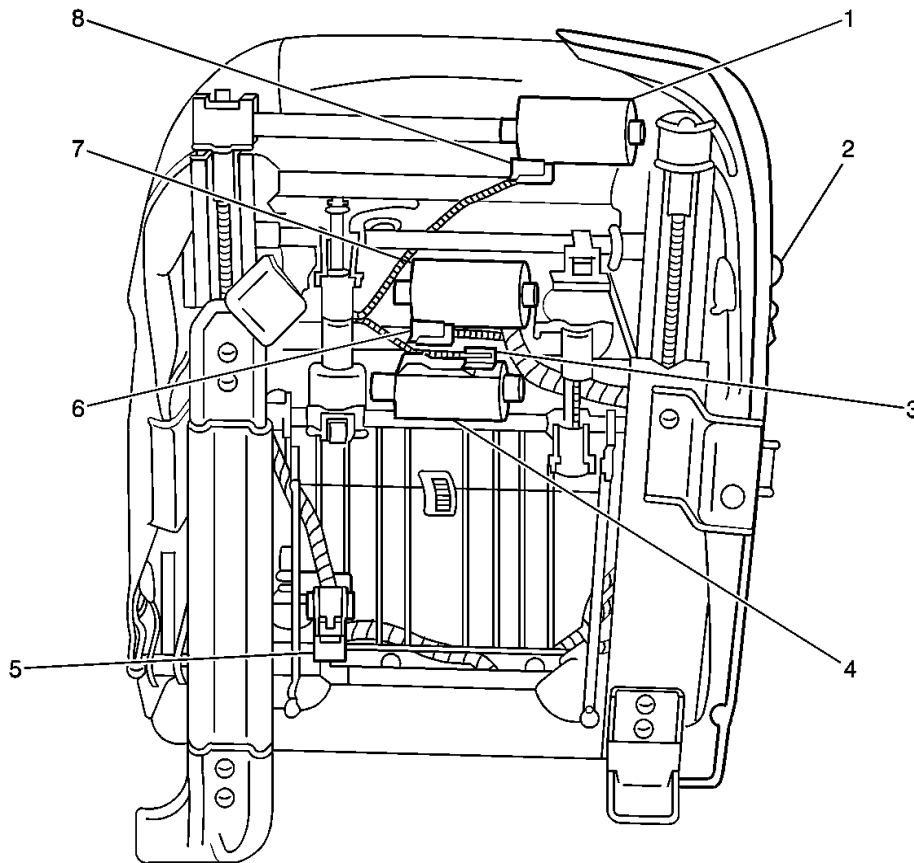

&lt; - Back

Forward -&gt;

**Document ID# 738873**  
**2001 Chevrolet/Geo Blazer - 4WD**

Print

**FIGURE Seat Motors (8-Way w/o Memory)(c)**

- (1) Seat Horizontal Motor - Driver - Front Passenger Similar
- (2) Seat Adjuster Switch - Driver - Front Passenger Similar
- (3) Seat Front Vertical Motor Connector - Driver - Front Passenger Similar
- (4) Seat Front Vertical Motor - Driver - Front Passenger Similar
- (5) C317 (LH), C315 (RH)
- (6) Seat Rear Vertical Motor Connector - Driver - Front Passenger Similar
- (7) Seat Rear Vertical Motor - Driver - Front Passenger Similar
- (8) Seat Horizontal Motor Connector - Driver - Front Passenger Similar

&lt; - Back

Forward -&gt;

**Document ID# 738873**  
**2001 Chevrolet/Geo Blazer - 4WD**

Print