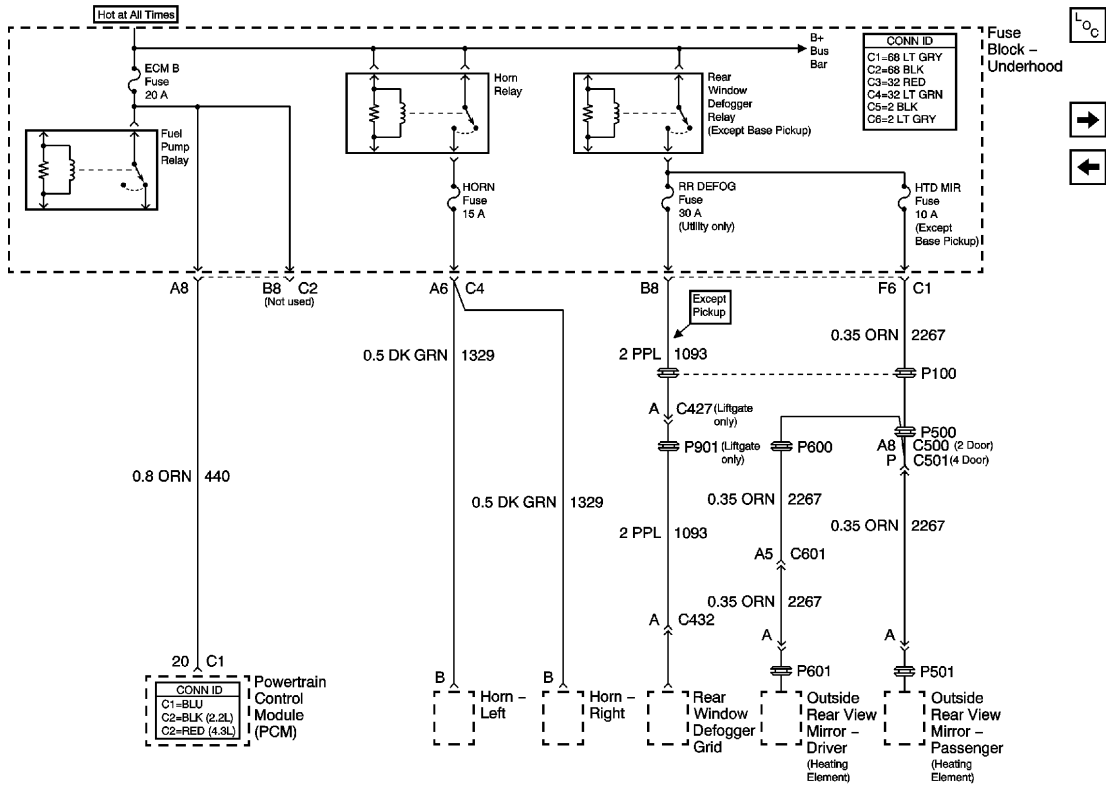

<- Back

Forward ->

Document ID# 670789 2001 GMC Truck Jimmy - 4WD

Print

FIGURE ECM B Fuse and Horn, Rear Defogger Relays(c)

<- Back

Forward ->

Document ID# 670789 2001 GMC Truck Jimmy - 4WD