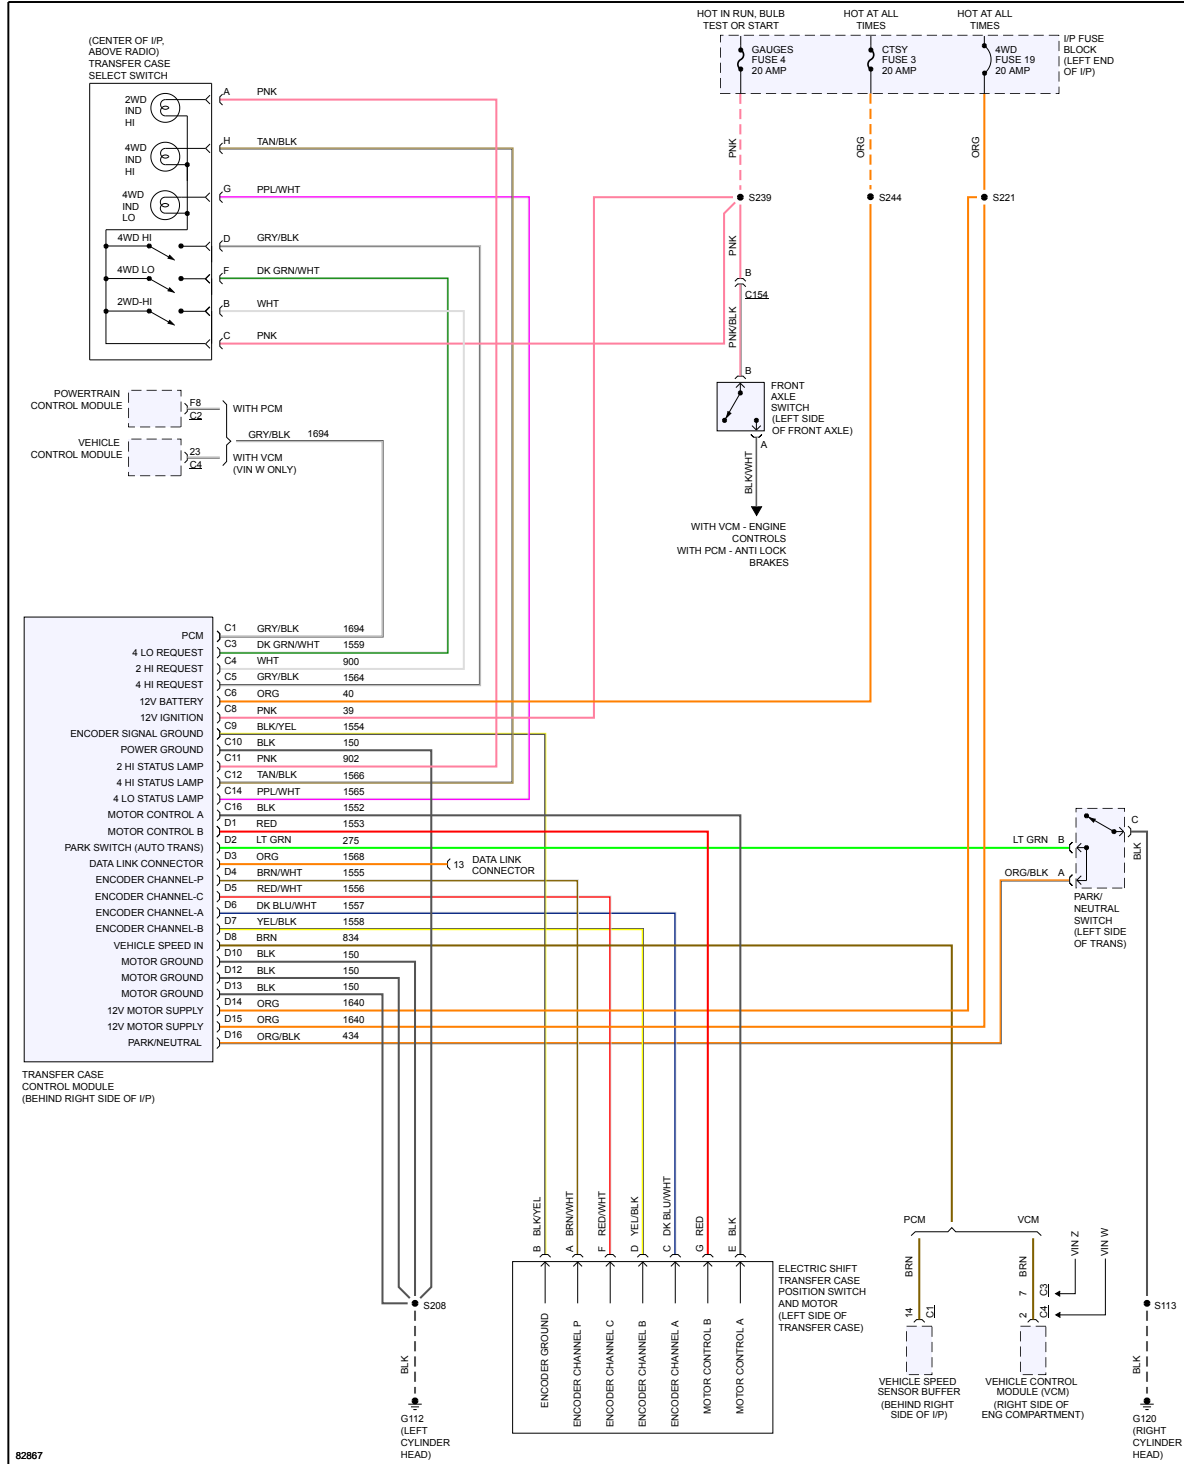

YMMS: 1995 Chevrolet Blazer
Engine: 4.3L Eng
VIN:

Dec 11, 2020
License:
Odometer:

Fig 4: Transfer Case Circuit

82867