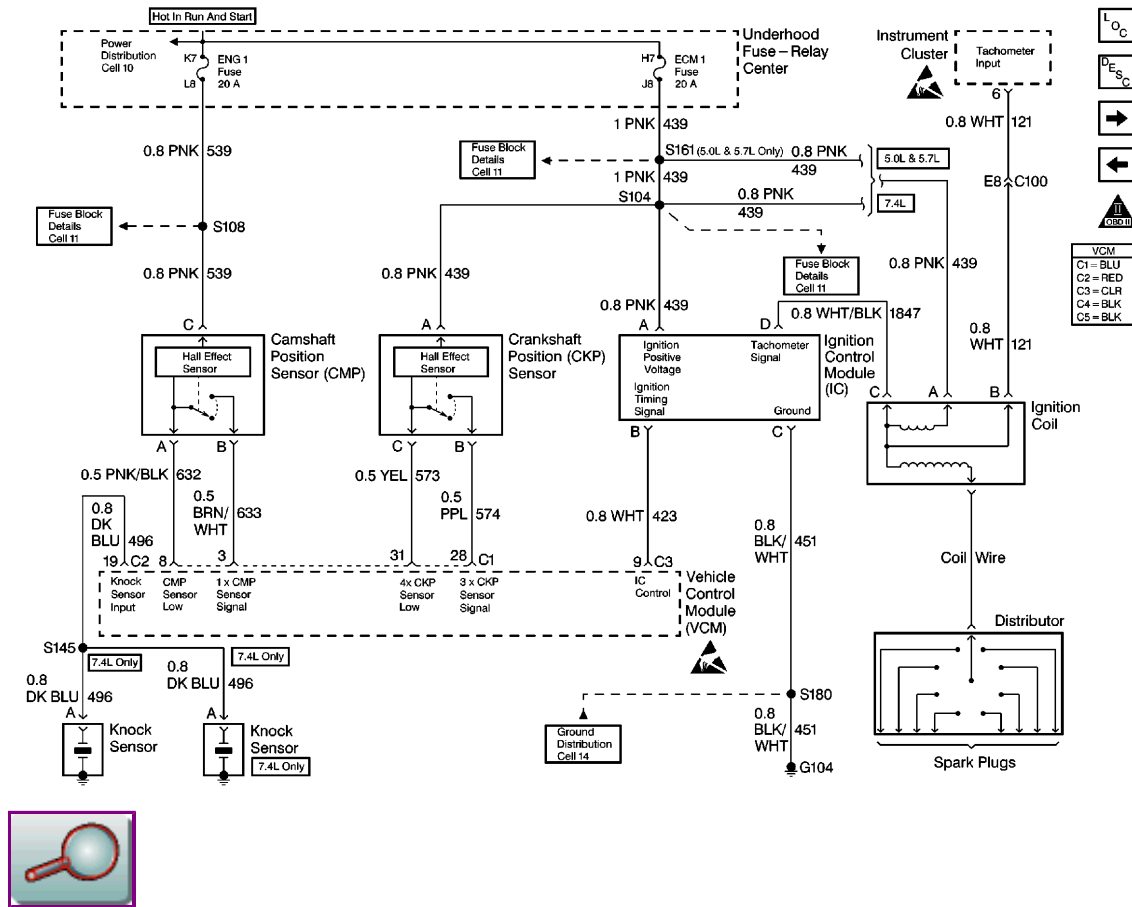

### Document ID# 55153 1997 Chevrolet/Geo Chevy C Pickup - 2WD

Print

**FIGURE CKP, CMP, IC, and Coil- 5.0, 5.7, and 7.4L(c)**

<- Back

Forward ->

### Document ID# 55153 1997 Chevrolet/Geo Chevy C Pickup - 2WD

Print