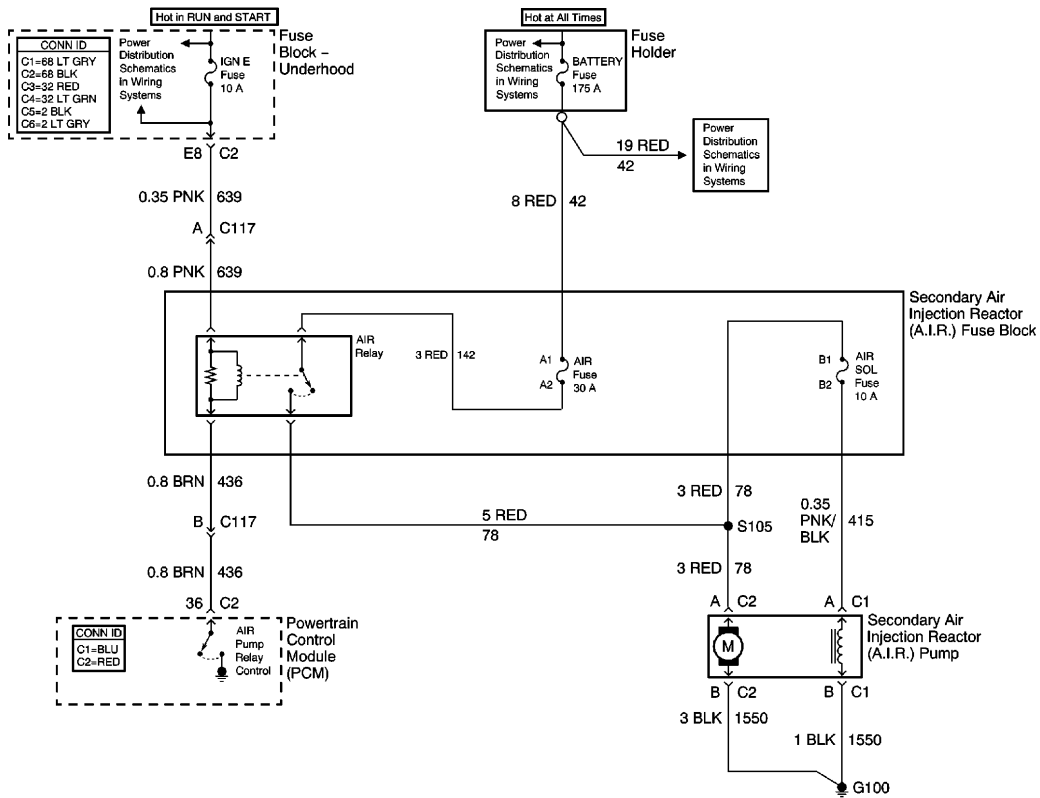

<- Back

Forward ->

Document ID# 671237 2001 Chevrolet/Geo Blazer - 4WD

Print

FIGURE Secondary AIR Pump Control(c)

<- Back

Forward ->

Document ID# 671237 2001 Chevrolet/Geo Blazer - 4WD