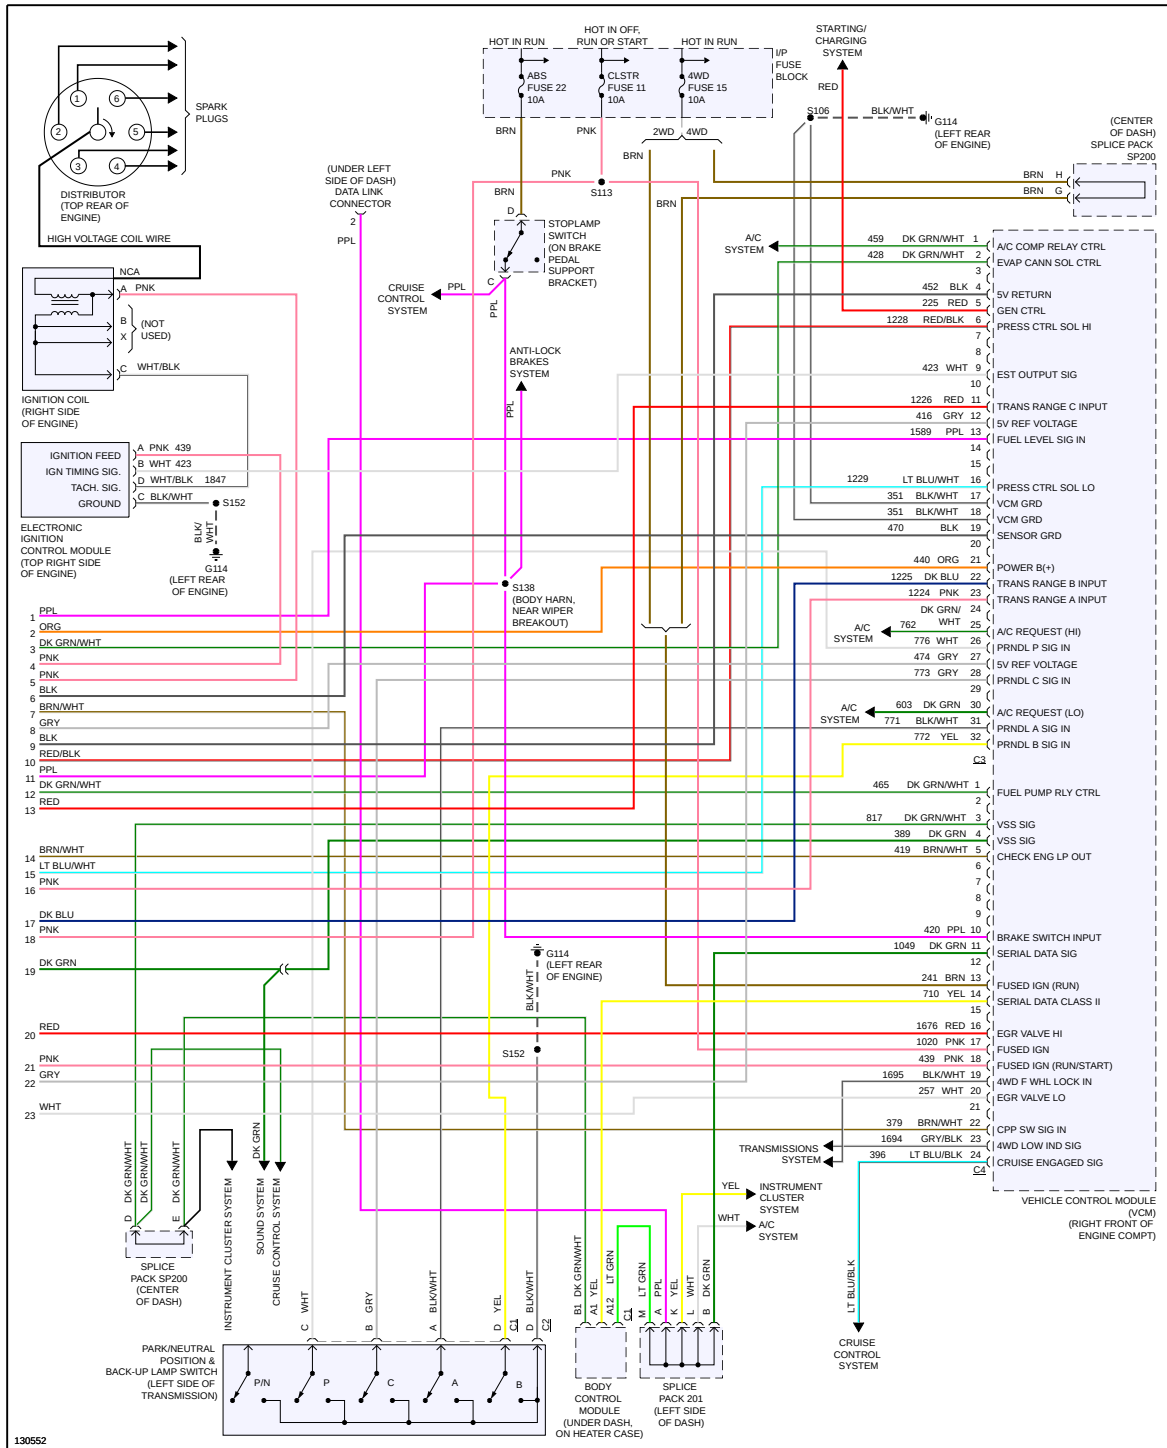

### ENGINE PERFORMANCE > 4.3L VIN W

Fig 1: 4.3L VIN W, Engine Performance Circuit (1 of 4)

Fig 2: 4.3L VIN W, Engine Performance Circuit (2 of 4)

Fig 3: 4.3L VIN W, Engine Performance Circuit (3 of 4)

Fig 4: 4.3L VIN W, Engine Performance Circuit (4 of 4)

130552