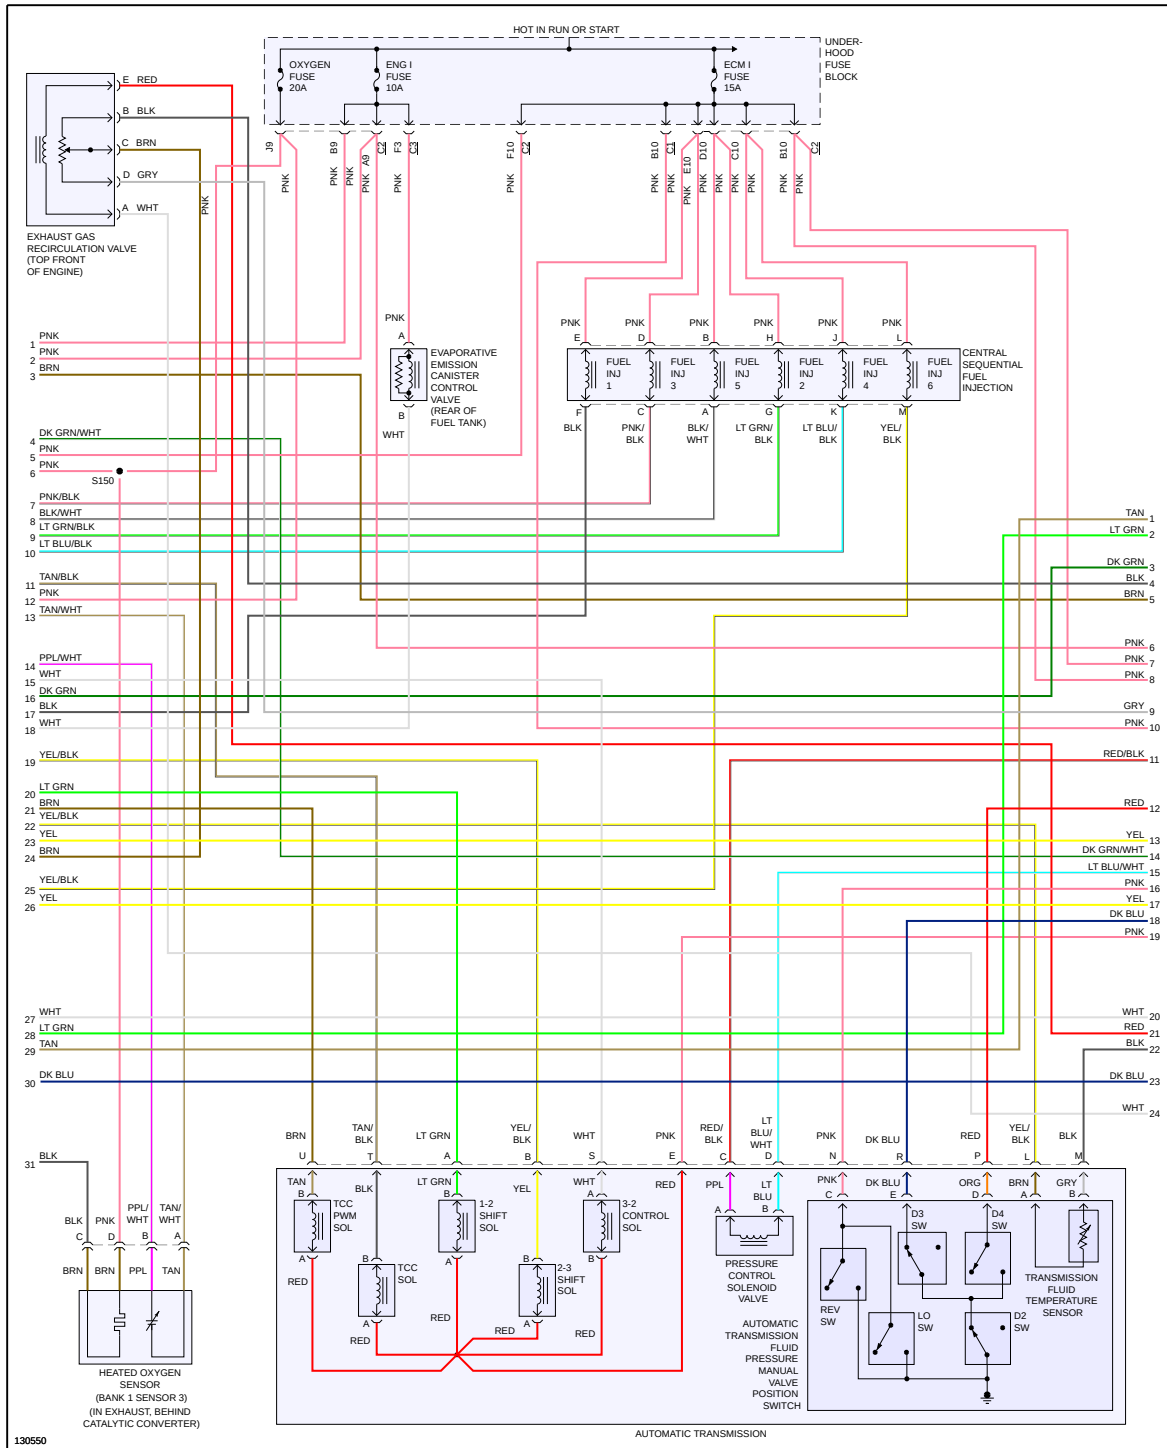

### ENGINE PERFORMANCE > 4.3L VIN W

Fig 1: 4.3L VIN W, Engine Performance Circuit (1 of 4)

Fig 2: 4.3L VIN W, Engine Performance Circuit (2 of 4)

Fig 3: 4.3L VIN W, Engine Performance Circuit (3 of 4)

Fig 4: 4.3L VIN W, Engine Performance Circuit (4 of 4)