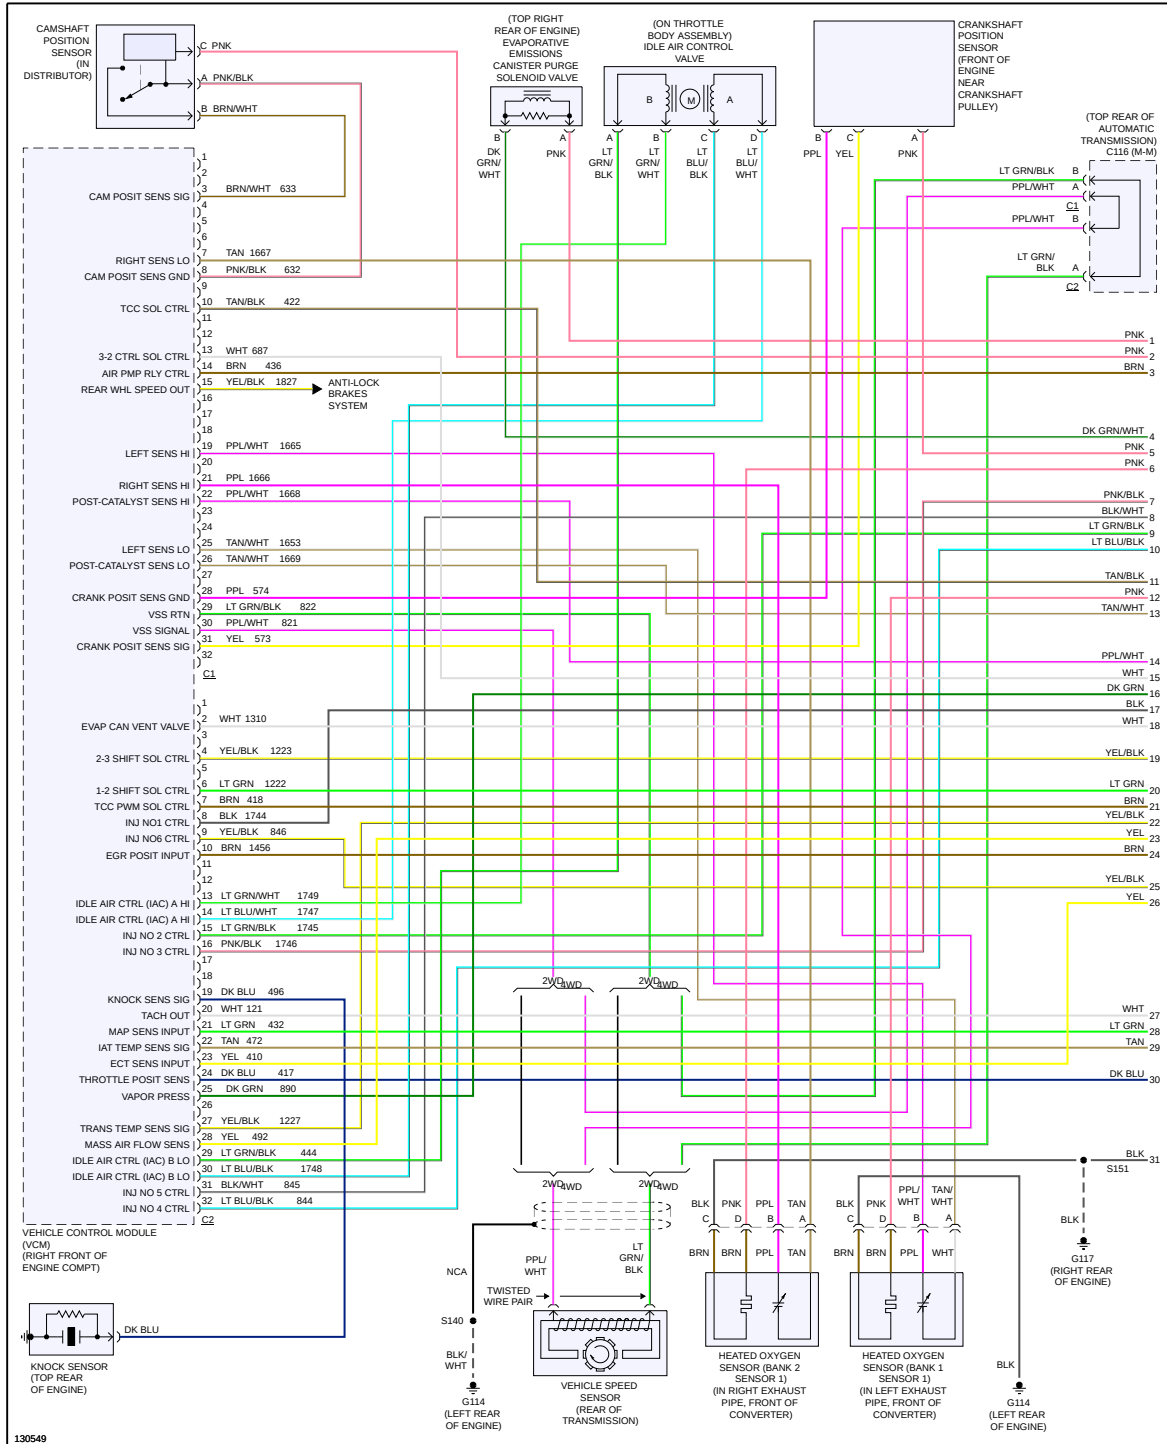

### ENGINE PERFORMANCE > 4.3L VIN W

Fig 1: 4.3L VIN W, Engine Performance Circuit (1 of 4)

Fig 2: 4.3L VIN W, Engine Performance Circuit (2 of 4)

Fig 3: 4.3L VIN W, Engine Performance Circuit (3 of 4)

Fig 4: 4.3L VIN W, Engine Performance Circuit (4 of 4)