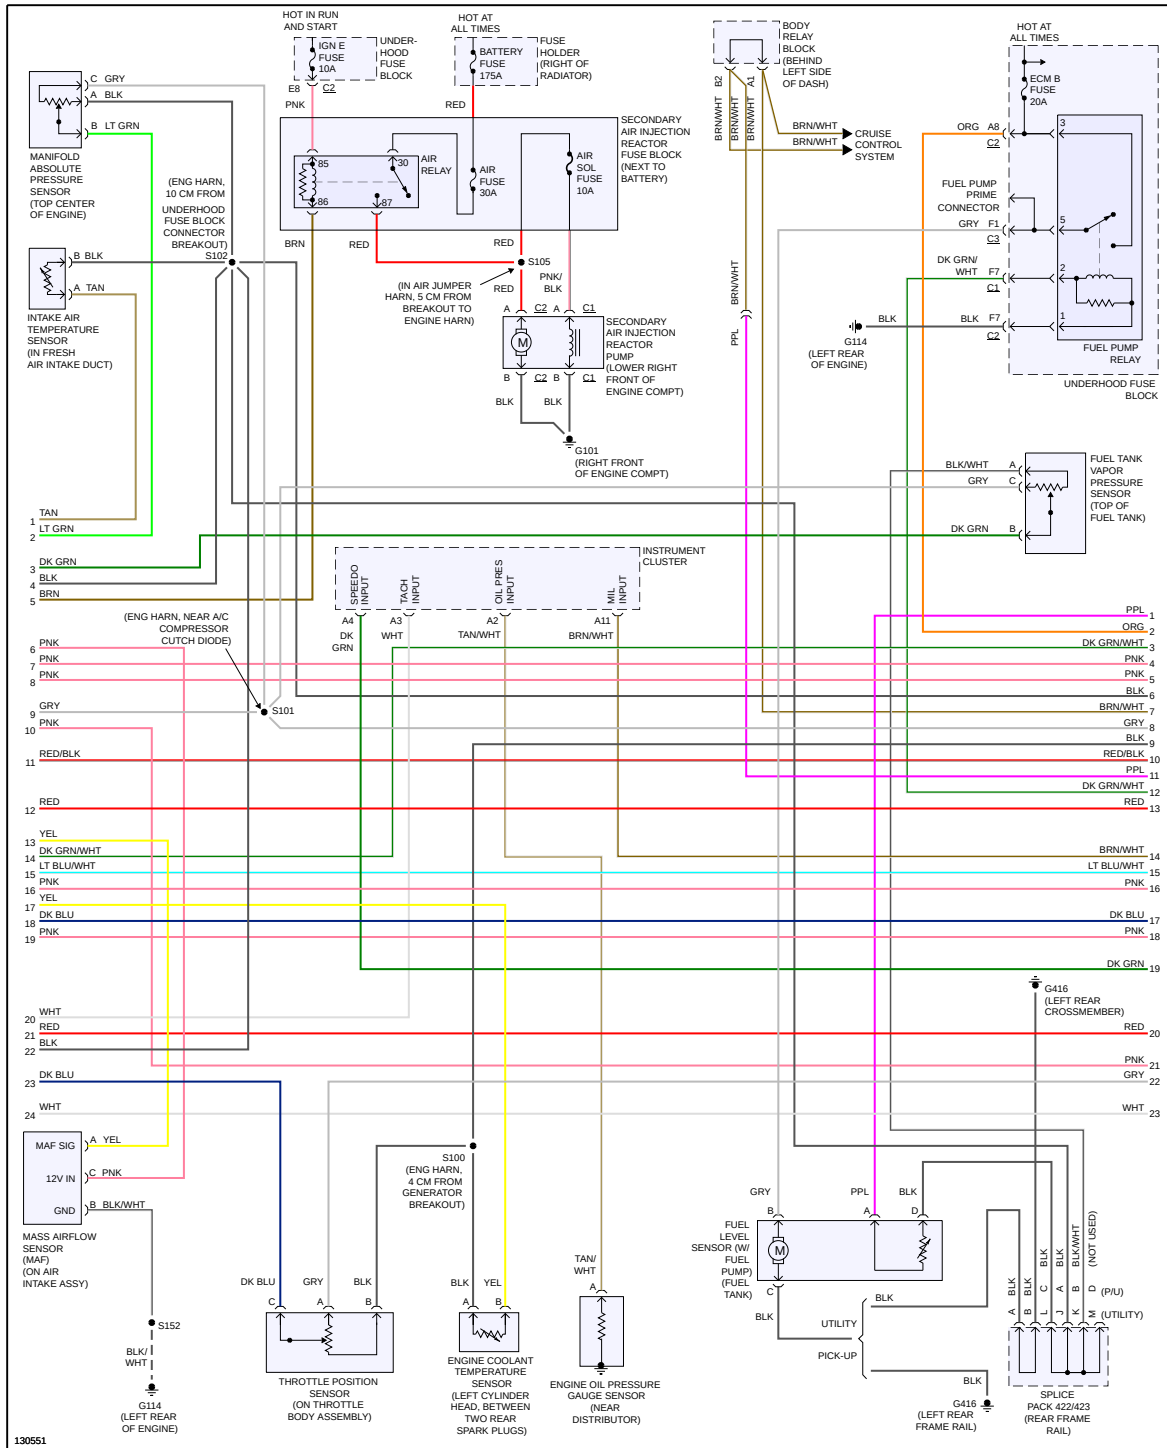

### ENGINE PERFORMANCE > 4.3L VIN W

Fig 1: 4.3L VIN W, Engine Performance Circuit (1 of 4)

Fig 2: 4.3L VIN W, Engine Performance Circuit (2 of 4)

Fig 3: 4.3L VIN W, Engine Performance Circuit (3 of 4)

Fig 4: 4.3L VIN W, Engine Performance Circuit (4 of 4)