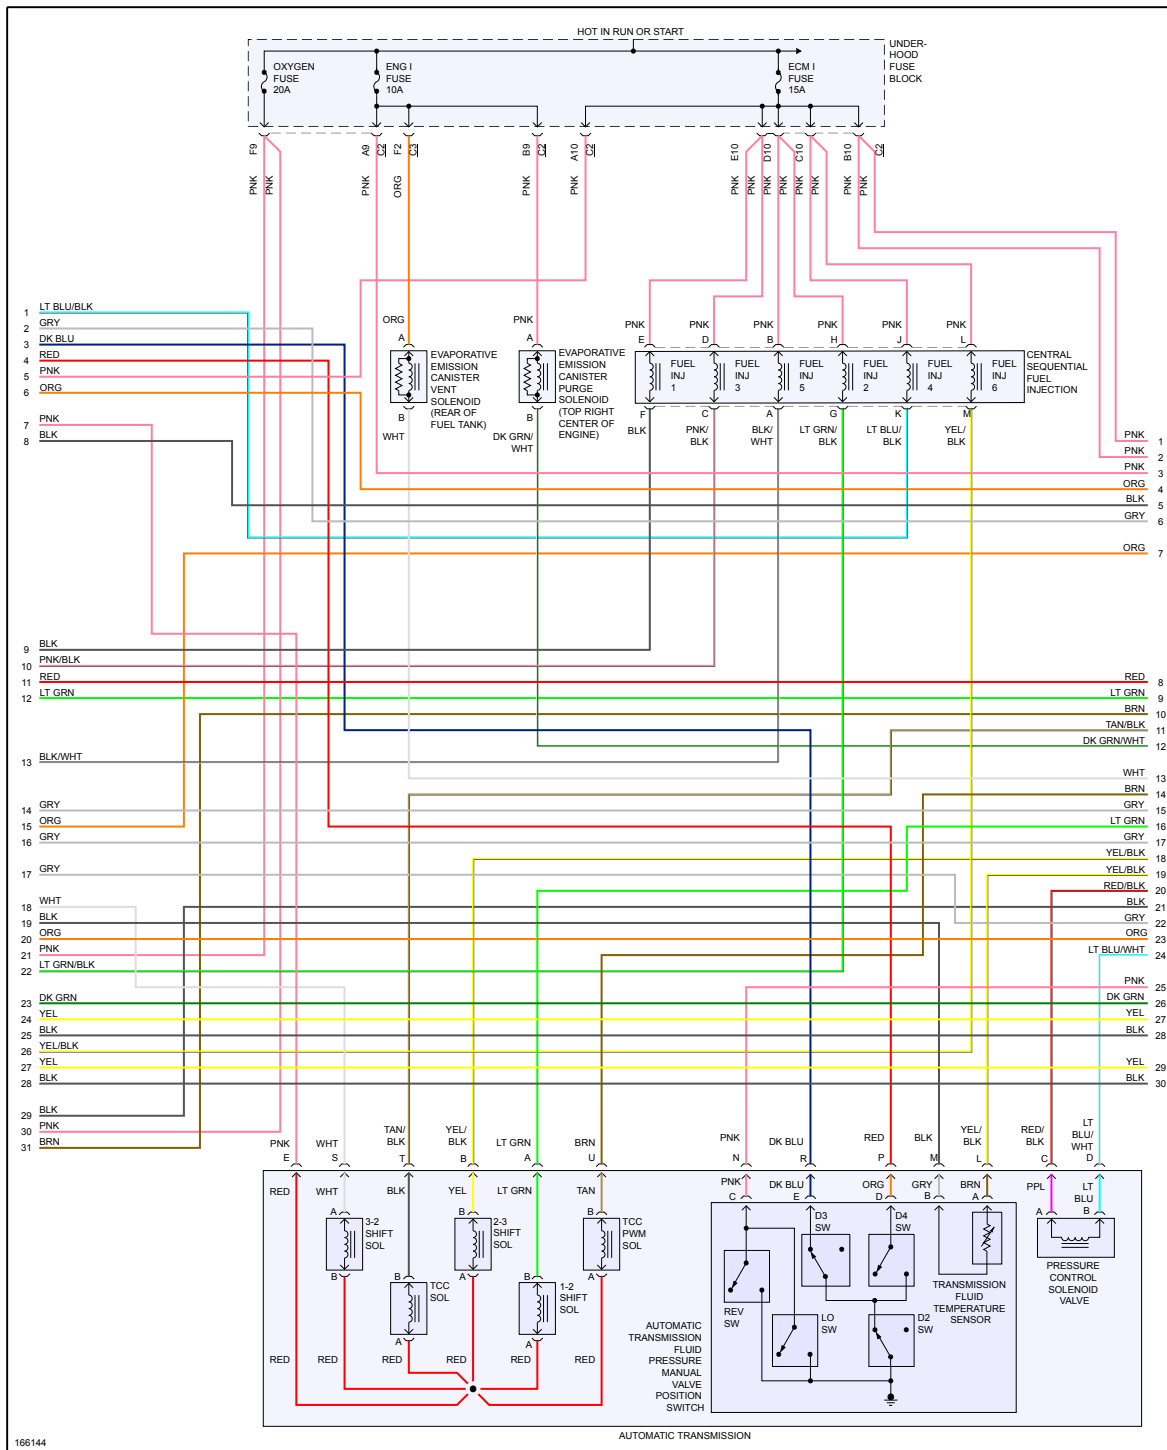

YMMS: 2004 Chevrolet Blazer
Engine: 4.3L Eng
VIN:

Jul 16, 2021

License:
Odometer:

ENGINE PERFORMANCE > 4.3L VIN X

Question: 02 sensor

Fig 1: 4.3L VIN X, Engine Performance Circuit (1 of 4)

Fig 2: 4.3L VIN X, Engine Performance Circuit (2 of 4)

Fig 3: 4.3L VIN X, Engine Performance Circuit (3 of 4)

Fig 4: 4.3L VIN X, Engine Performance Circuit (4 of 4)