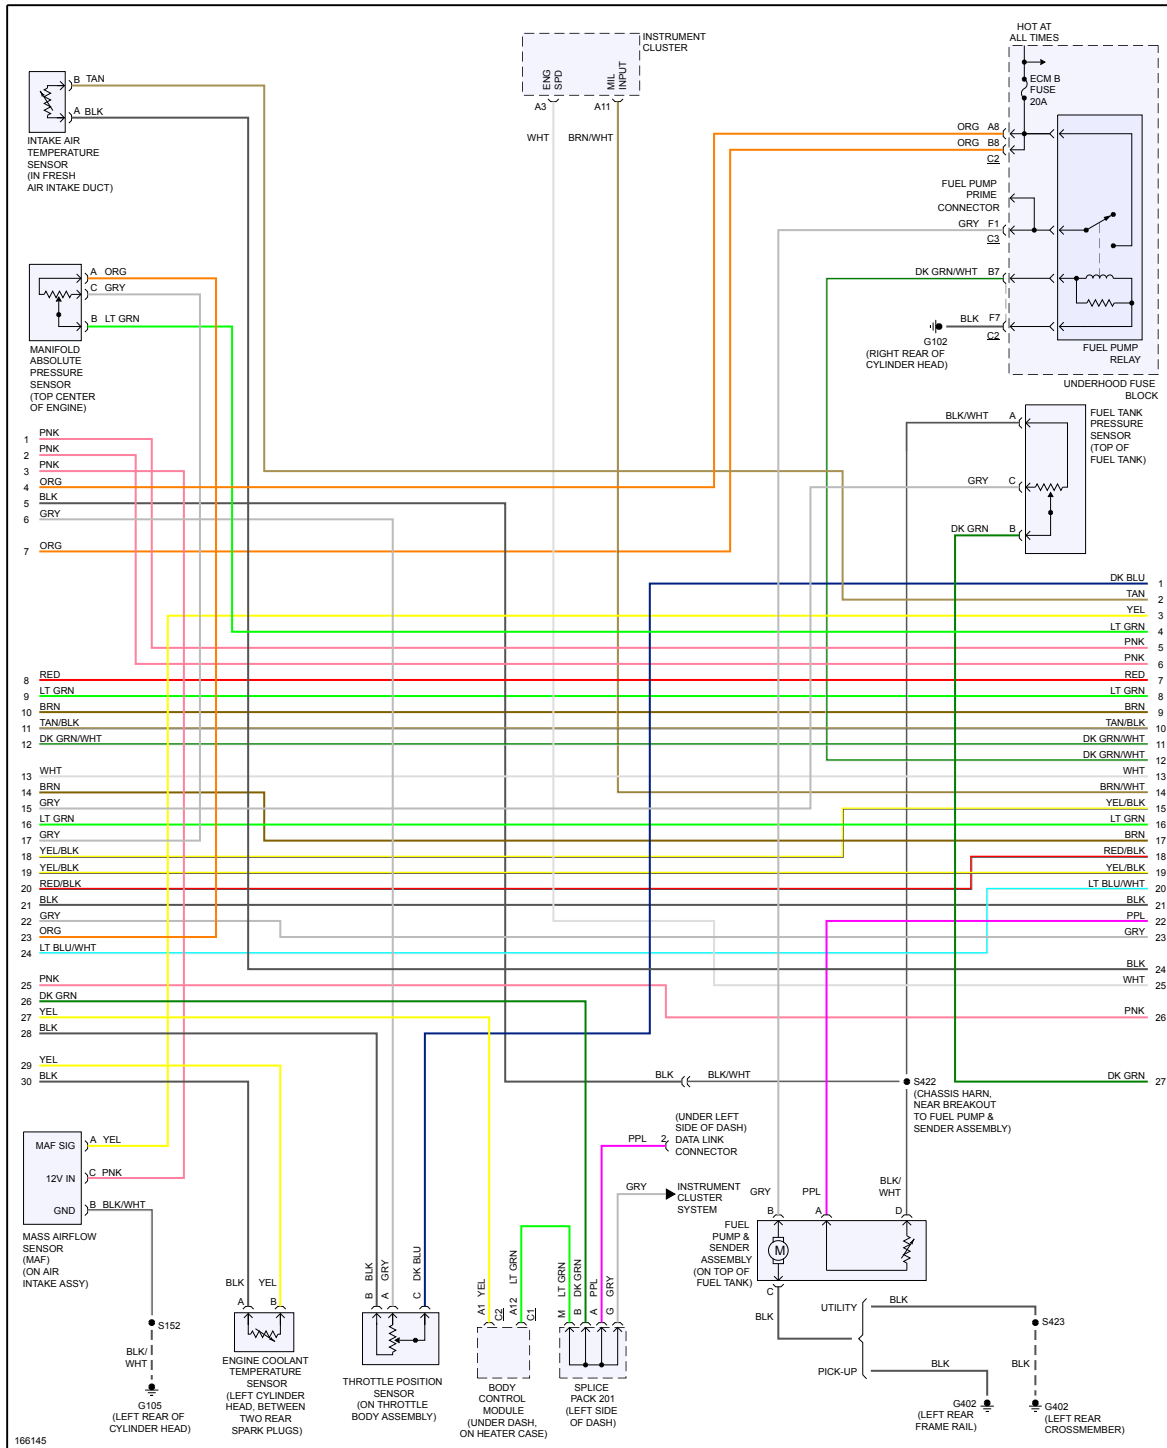

YMMS: 2004 Chevrolet Blazer
Engine: 4.3L Eng
VIN:

Jul 16, 2021

License:
Odometer:

ENGINE PERFORMANCE > 4.3L VIN X

Question: 02 sensor

Fig 1: 4.3L VIN X, Engine Performance Circuit (1 of 4)

Fig 2: 4.3L VIN X, Engine Performance Circuit (2 of 4)

Fig 3: 4.3L VIN X, Engine Performance Circuit (3 of 4)

Fig 4: 4.3L VIN X, Engine Performance Circuit (4 of 4)