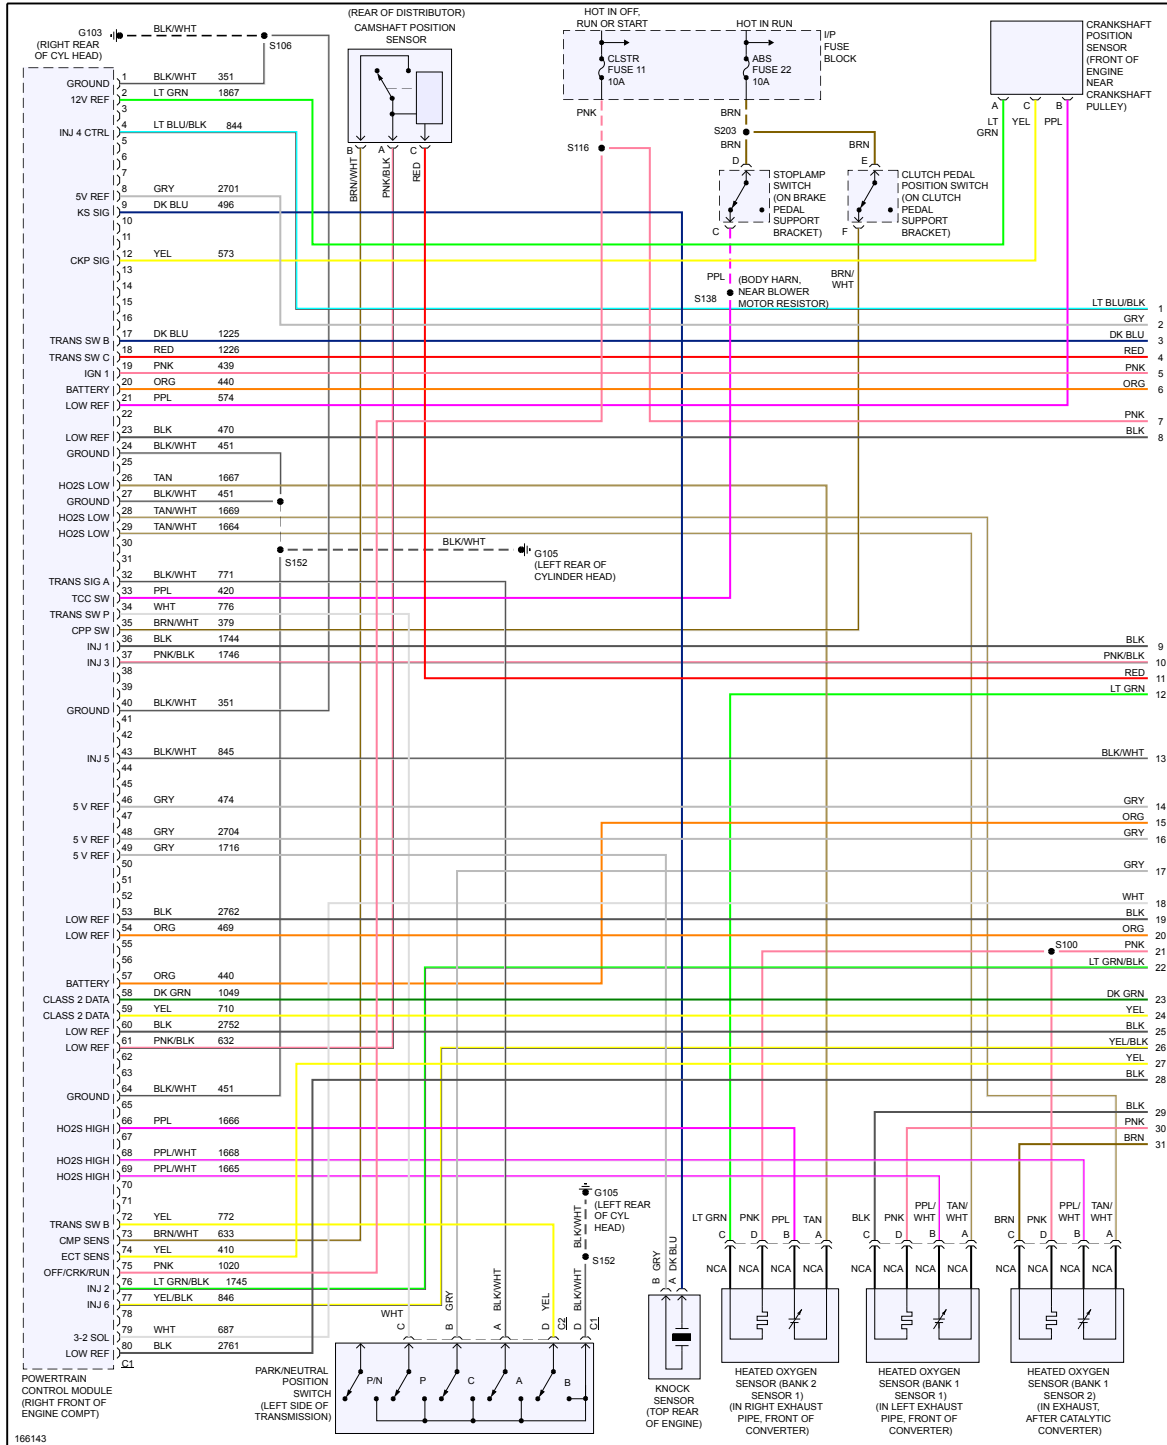

YMMS: 2004 Chevrolet Blazer
Engine: 4.3L Eng
VIN:

Jul 16, 2021

License:
Odometer:

ENGINE PERFORMANCE > 4.3L VIN X

Question: 02 sensor

Fig 1: 4.3L VIN X, Engine Performance Circuit (1 of 4)

Fig 2: 4.3L VIN X, Engine Performance Circuit (2 of 4)

Fig 3: 4.3L VIN X, Engine Performance Circuit (3 of 4)

Fig 4: 4.3L VIN X, Engine Performance Circuit (4 of 4)