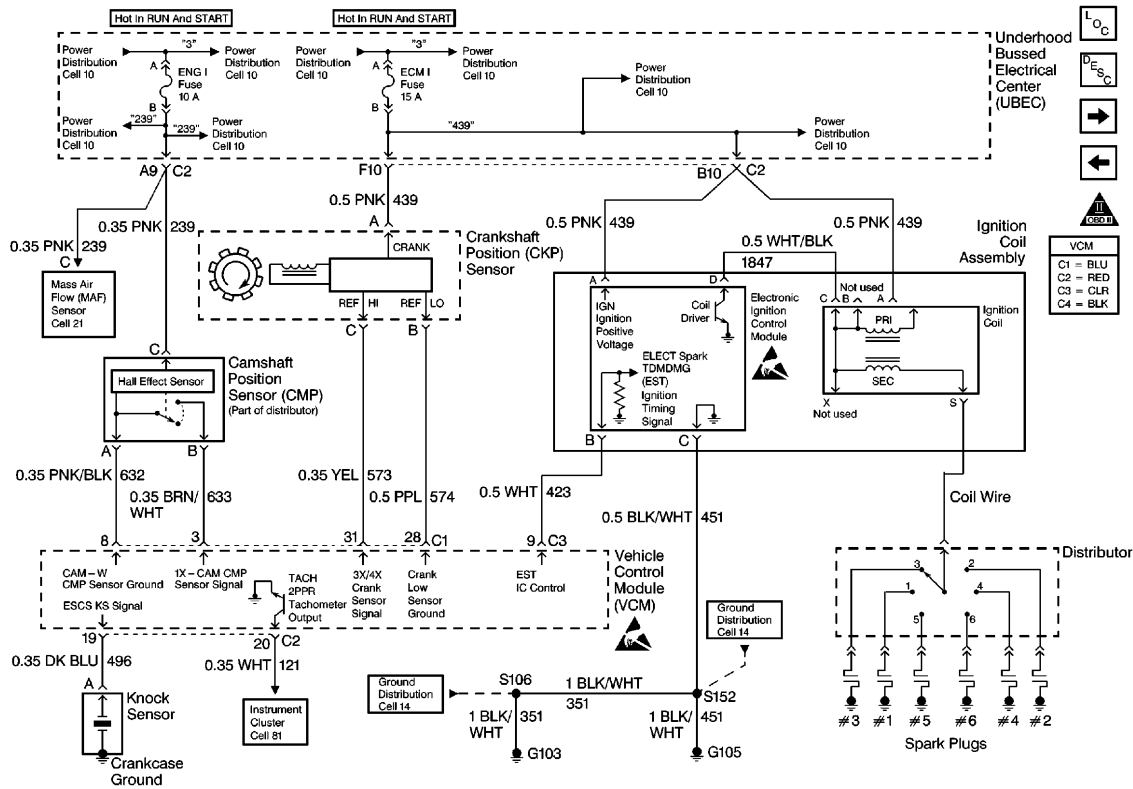

<- Back

Forward ->

Document ID# 168836 1998 Chevrolet/Geo Blazer - 2WD

Print

FIGURE Ignition Controls(c)

<- Back

Forward ->

Document ID# 168836 1998 Chevrolet/Geo Blazer - 2WD