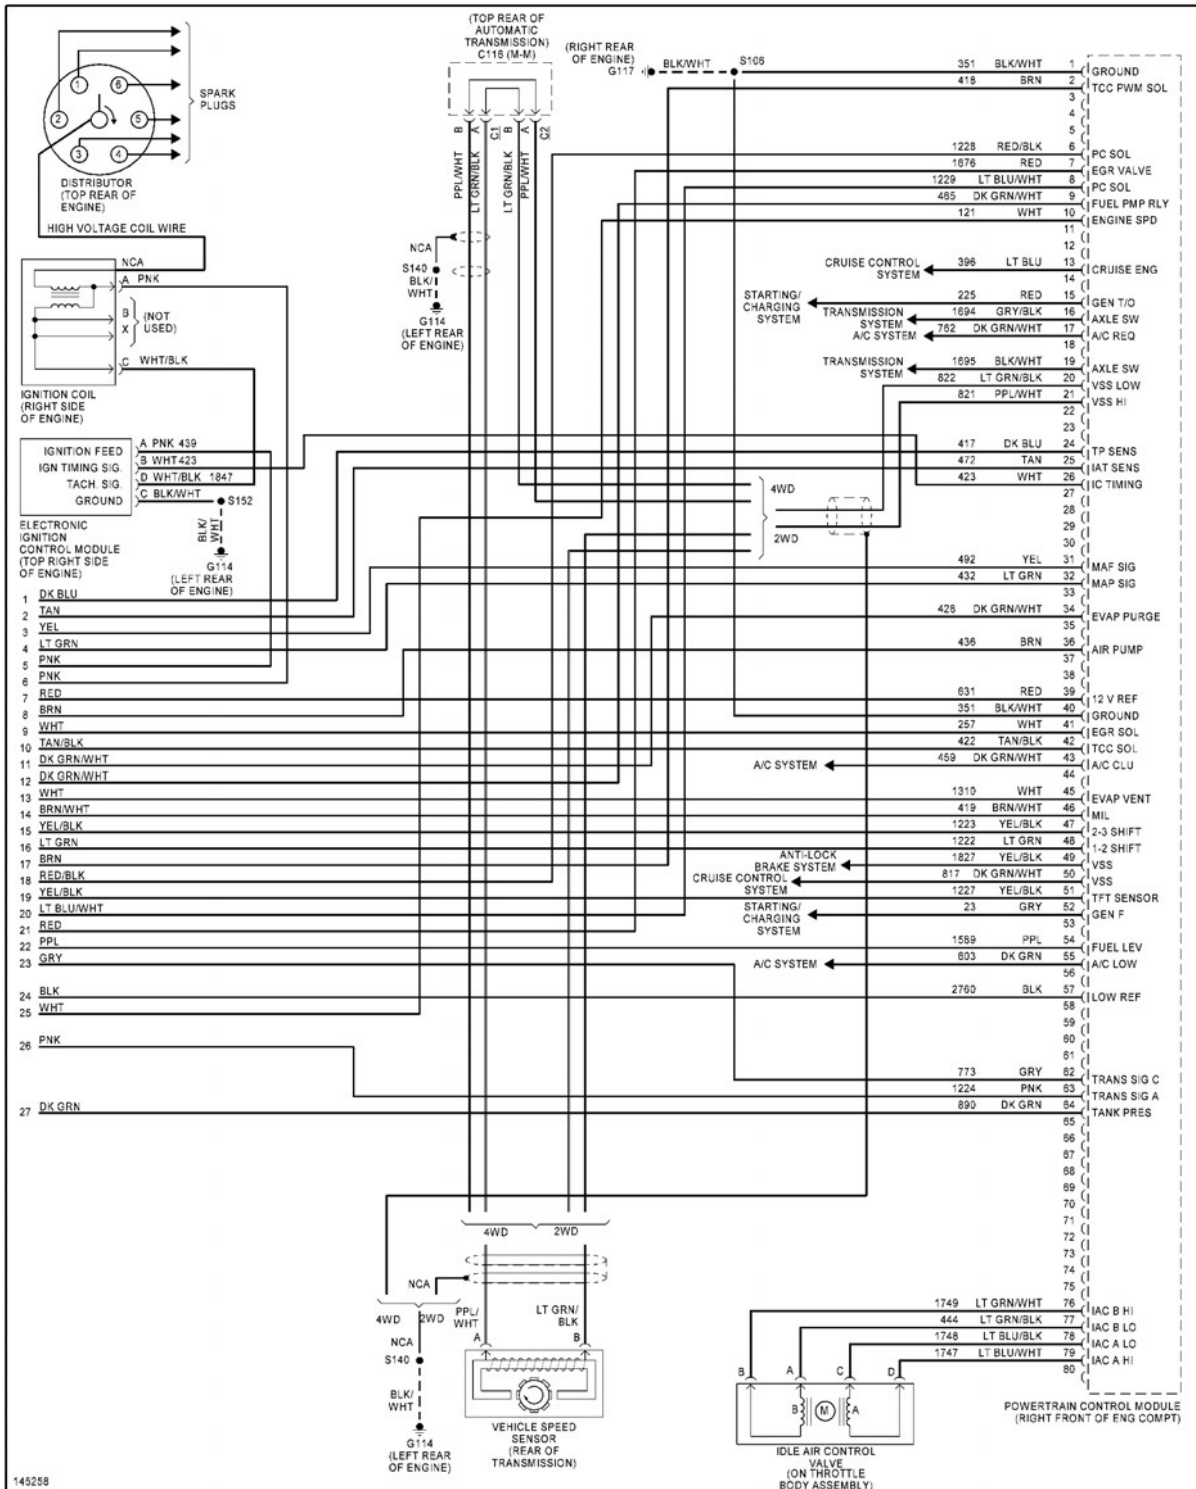

ENGINE PERFORMANCE

4.3L

Fig. 14: 4.3L VIN W, Engine Performance Circuits (1 of 4)

Fig. 15: 4.3L VIN W, Engine Performance Circuits (2 of 4)

Fig. 16: 4.3L VIN W, Engine Performance Circuits (3 of 4)

Fig. 17: 4.3L VIN W, Engine Performance Circuits (4 of 4)

EXTERIOR LIGHTS