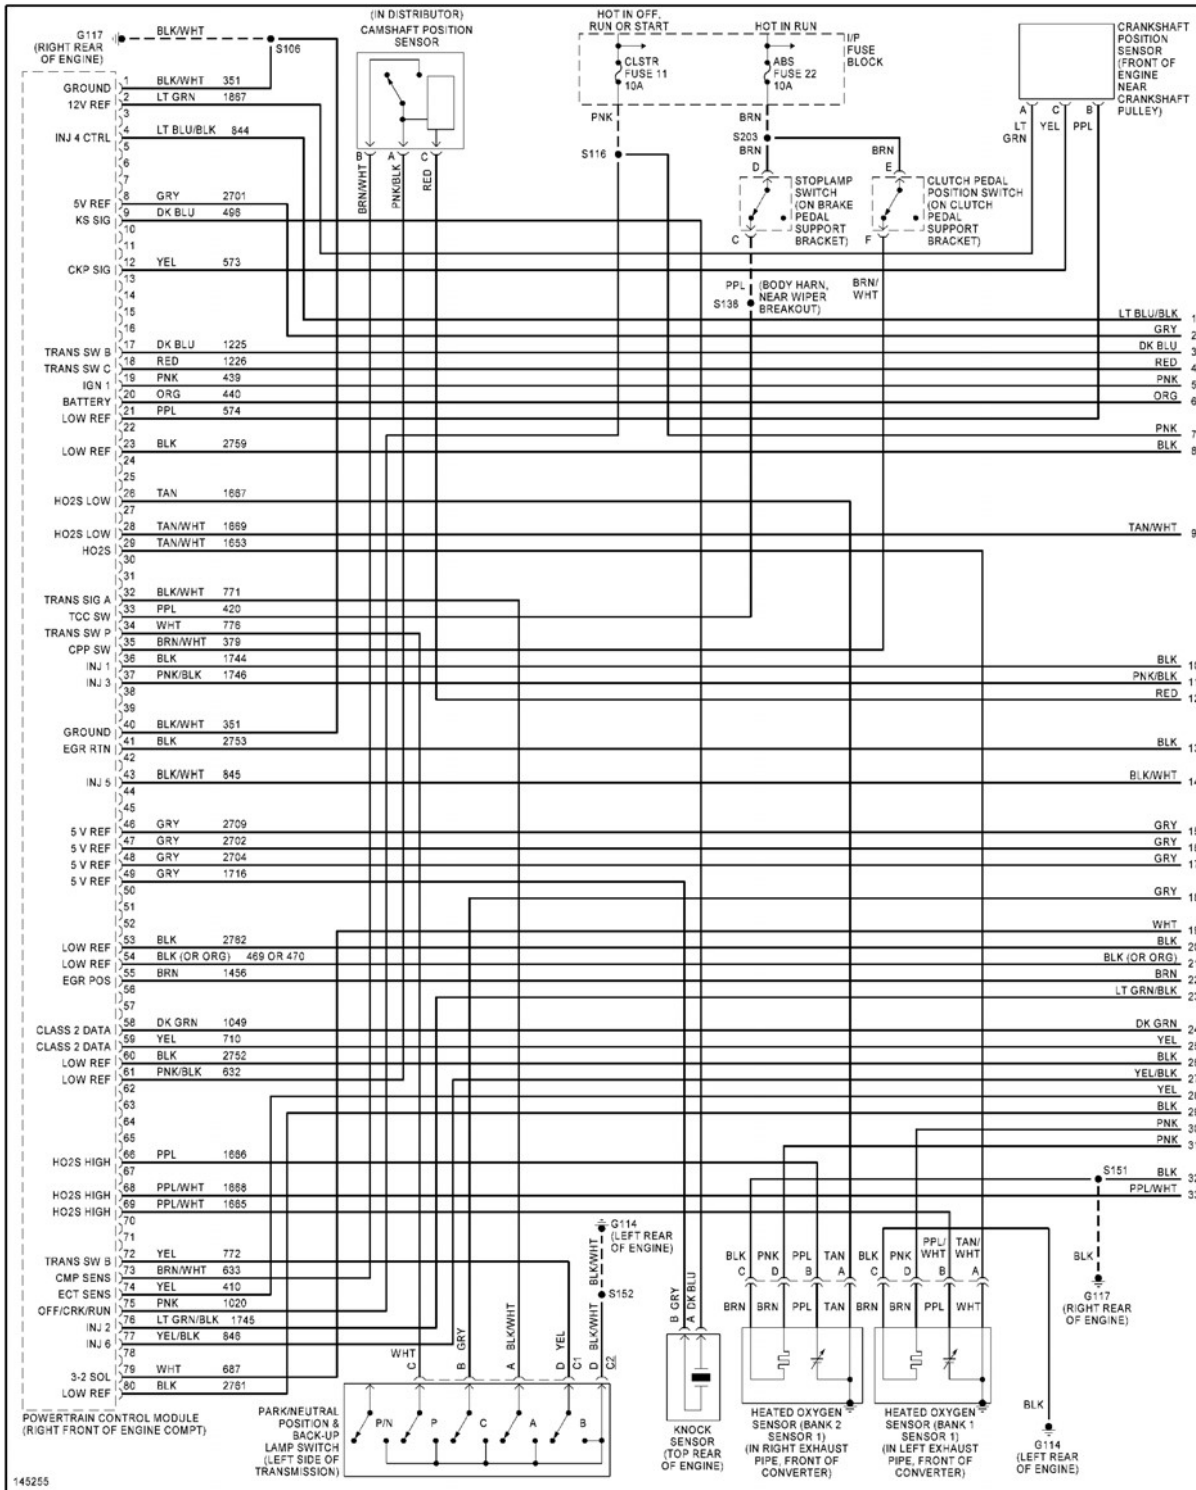

ENGINE PERFORMANCE

4.3L

Fig. 14: 4.3L VIN W, Engine Performance Circuits (1 of 4)

Fig. 15: 4.3L VIN W, Engine Performance Circuits (2 of 4)

Fig. 16: 4.3L VIN W, Engine Performance Circuits (3 of 4)

Fig. 17: 4.3L VIN W, Engine Performance Circuits (4 of 4)

EXTERIOR LIGHTS