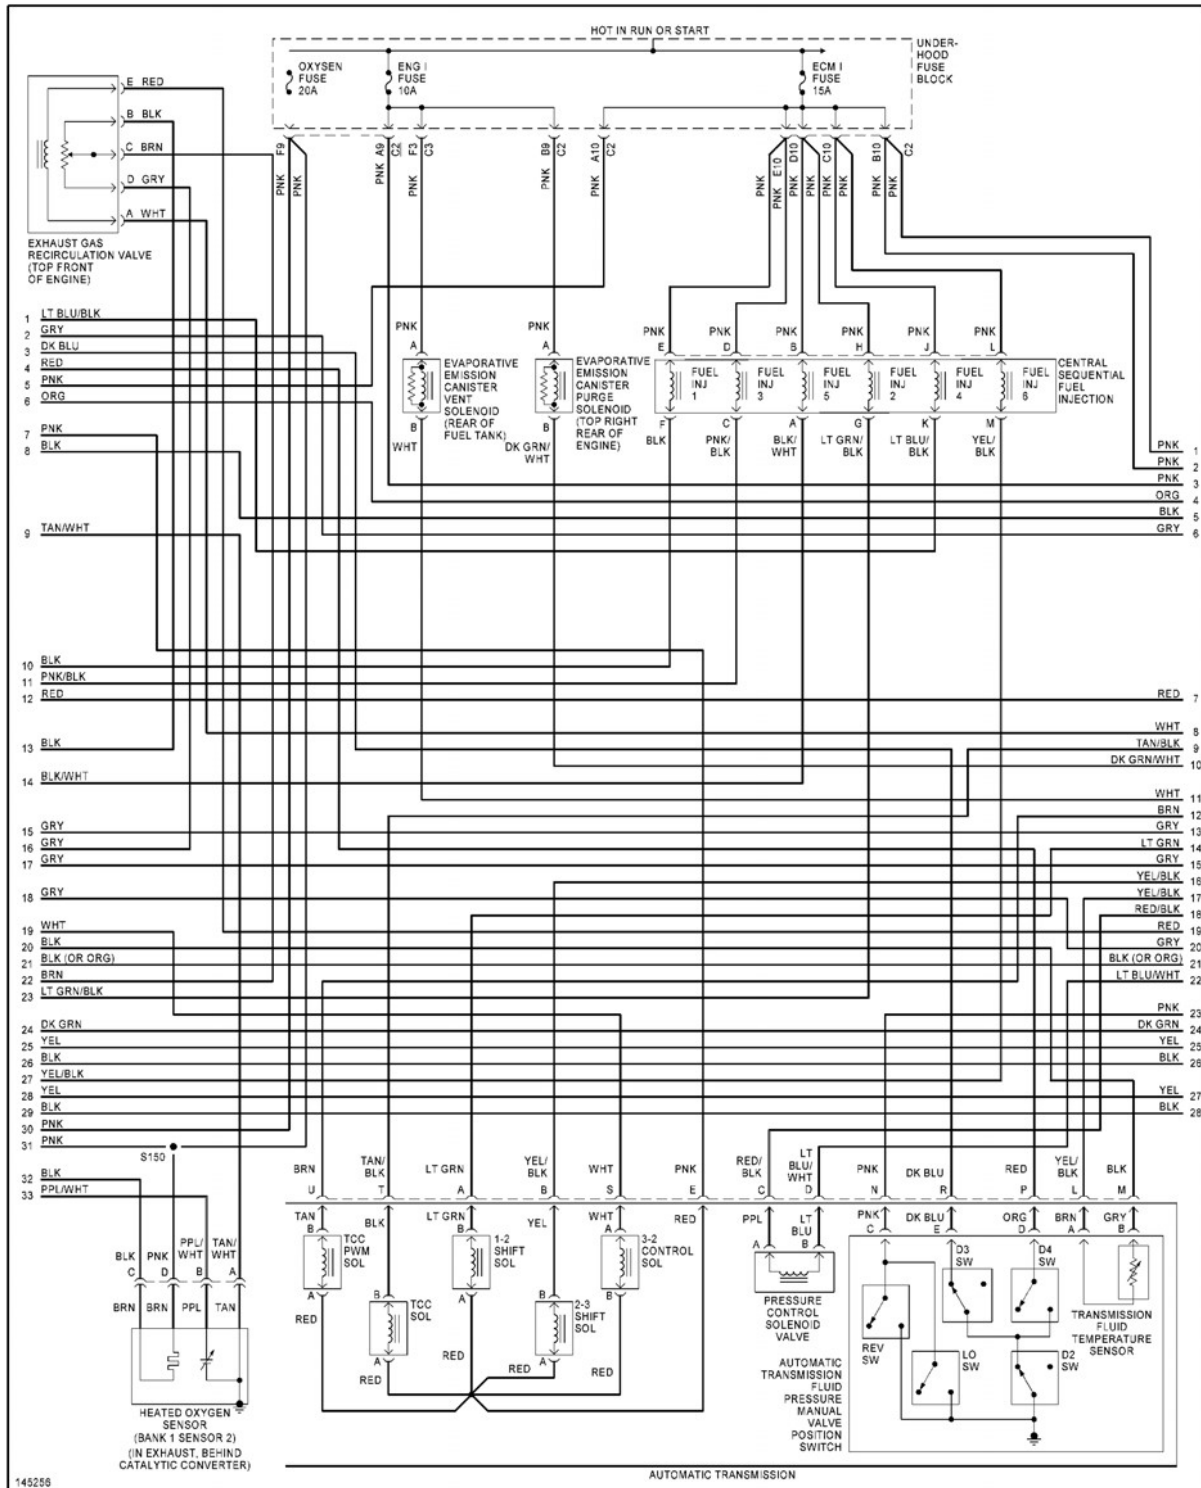

ENGINE PERFORMANCE

4.3L

Fig. 14: 4.3L VIN W, Engine Performance Circuits (1 of 4)

Fig. 15: 4.3L VIN W, Engine Performance Circuits (2 of 4)

Fig. 16: 4.3L VIN W, Engine Performance Circuits (3 of 4)

Fig. 17: 4.3L VIN W, Engine Performance Circuits (4 of 4)

EXTERIOR LIGHTS