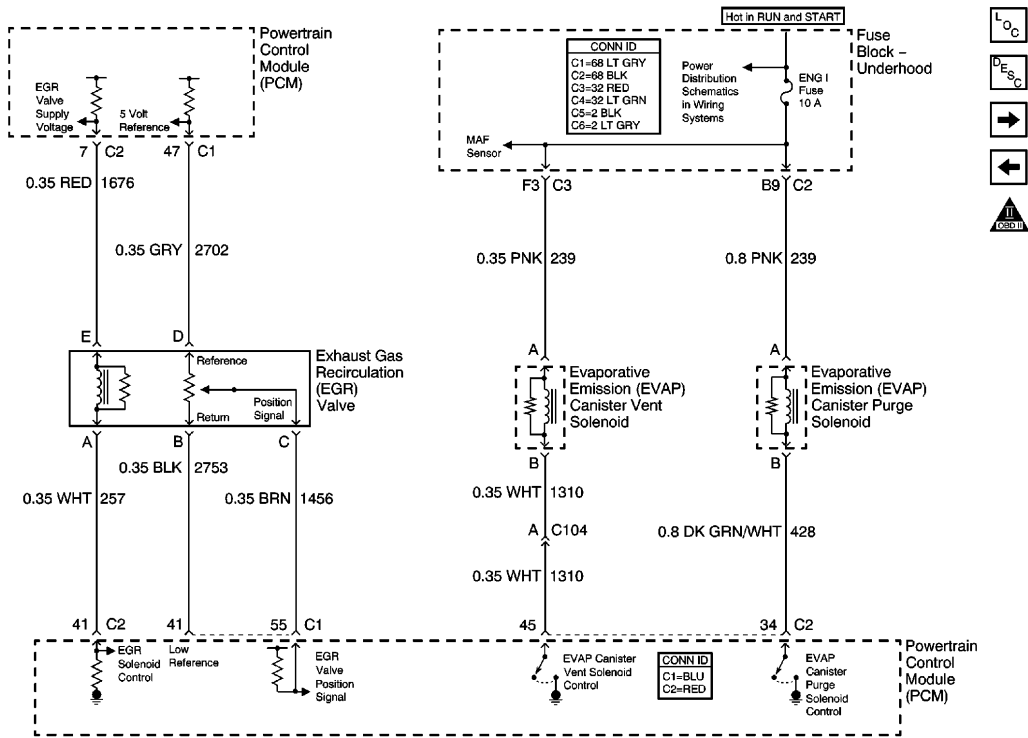

<- Back

Forward ->

Document ID# 671234 2001 Chevrolet/Geo Blazer - 4WD

Print

FIGURE EGR and EVAP Valves(c)

<- Back

Forward ->

Document ID# 671234 2001 Chevrolet/Geo Blazer - 4WD