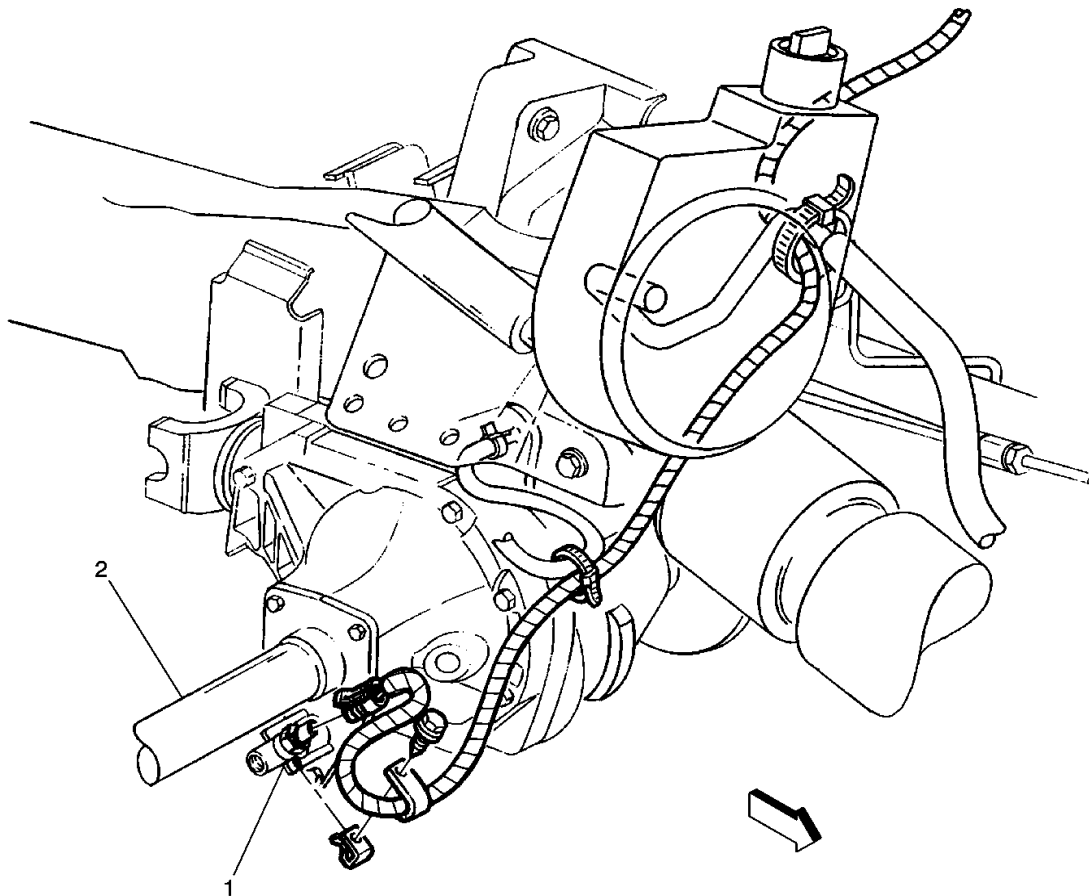

<- Back

Forward ->

Document ID# 255376
2000 Chevrolet/Geo Blazer - 4WD

Print

FIGURE Front Axle Switch(c)

- (1) Four-Wheel Drive Indicator Switch
- (2) Front Axle

<- Back

Forward ->

Document ID# 255376
2000 Chevrolet/Geo Blazer - 4WD

Print