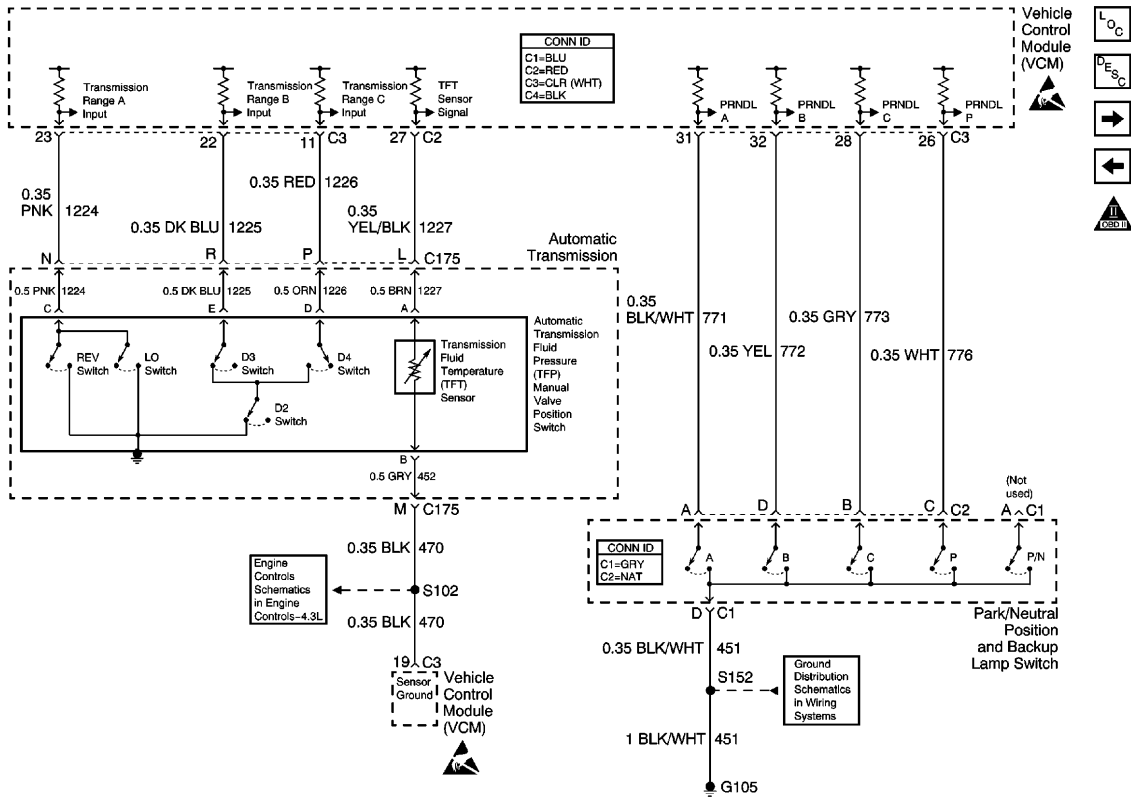

<- Back

Forward ->

Document ID# 539044 2000 Chevrolet/Geo Blazer - 4WD

Print

FIGURE Switch Inputs and PNP Switch (4.3L)(c)

<- Back

Forward ->

Document ID# 539044 2000 Chevrolet/Geo Blazer - 4WD