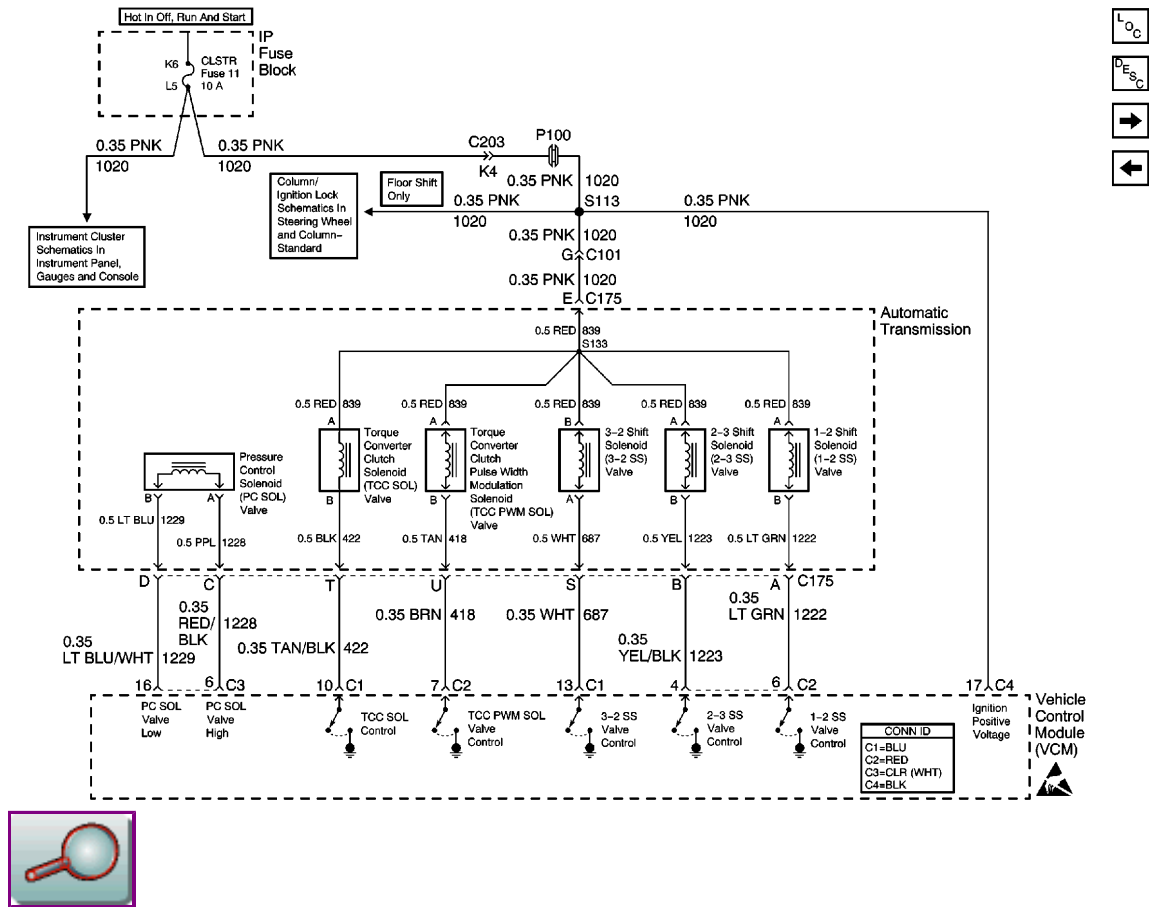

### Document ID# 539041 2000 Chevrolet/Geo Blazer - 4WD

Print

#### FIGURE Valve Controls (4.3L)(c)

<- Back

Forward ->