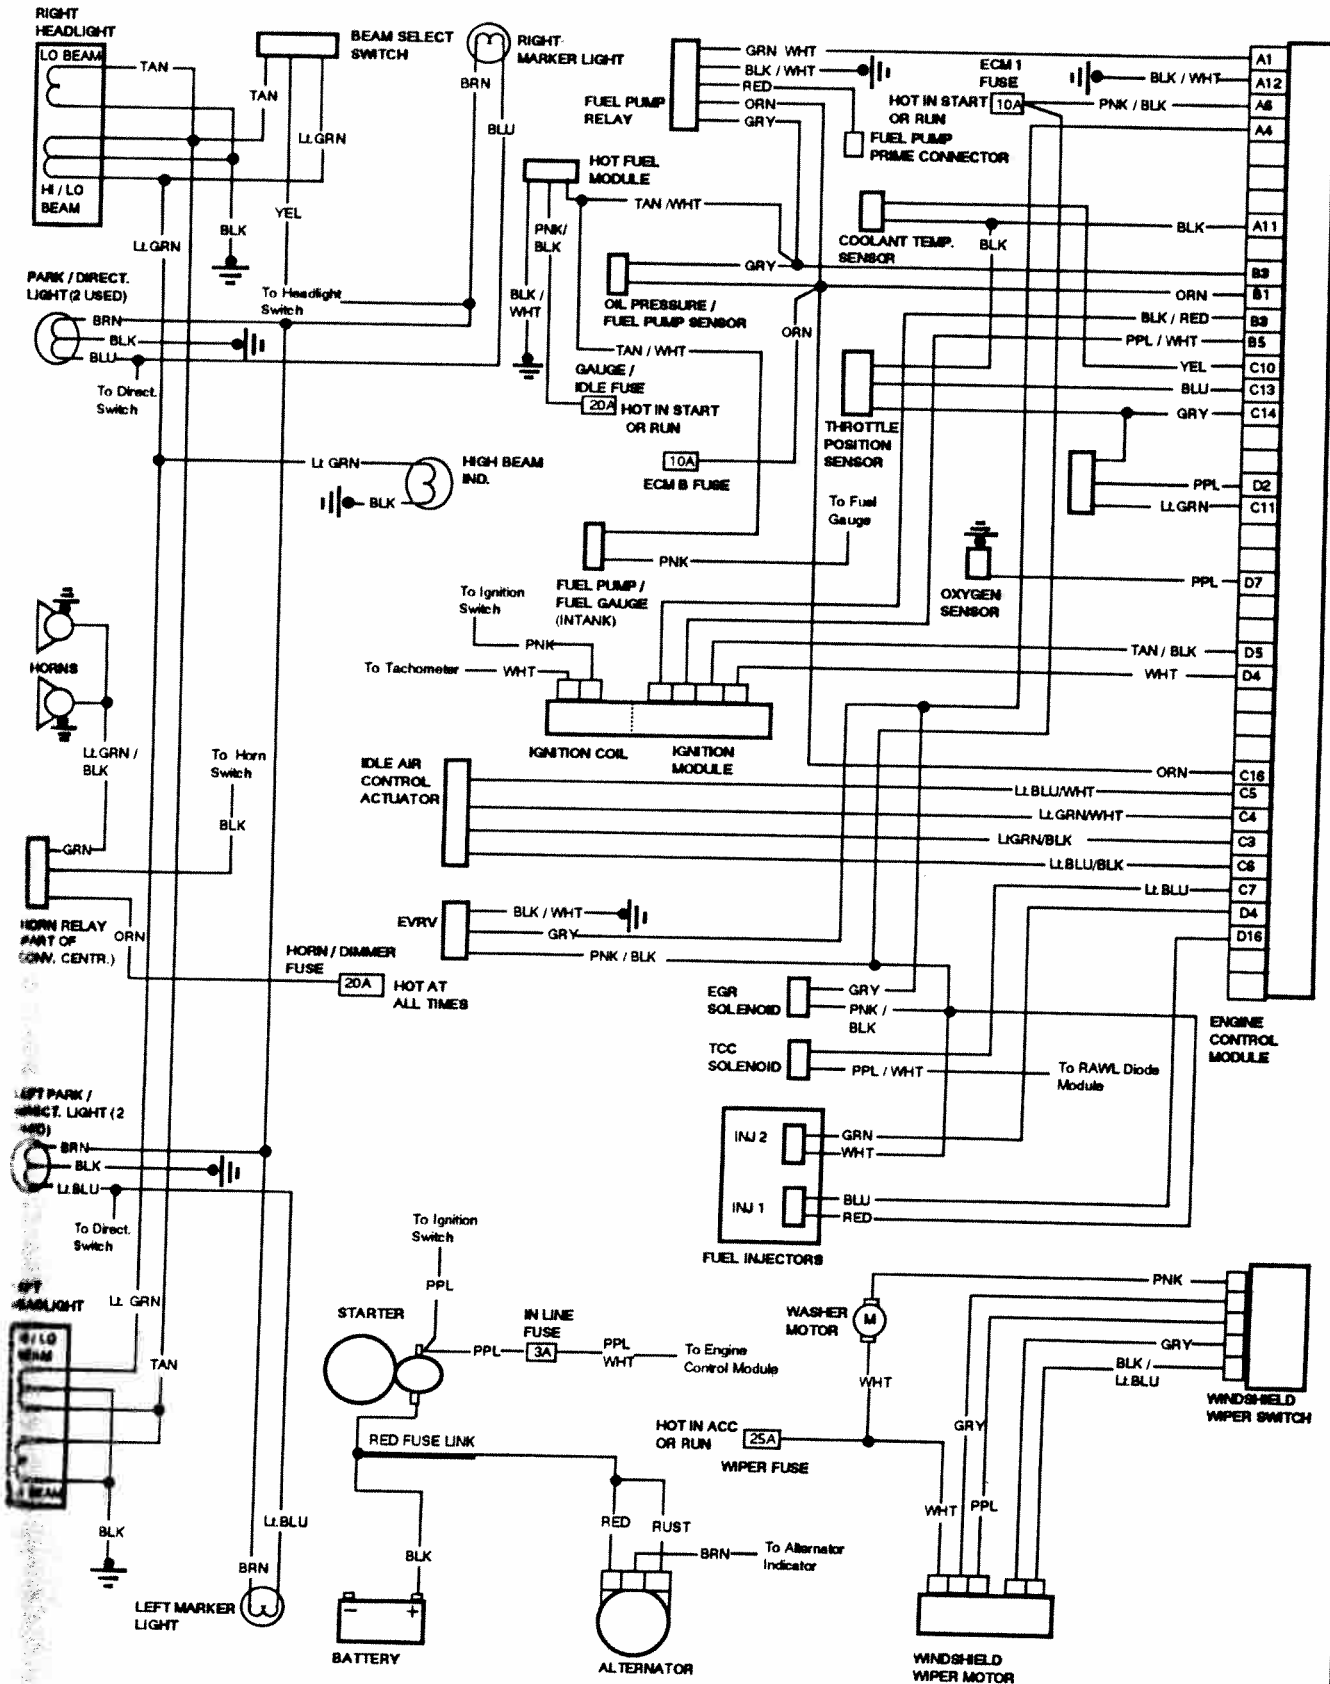

CHASSIS ELECTRICAL 6-51

85778214

81 Wiring diagram-C/K trucks — 1987