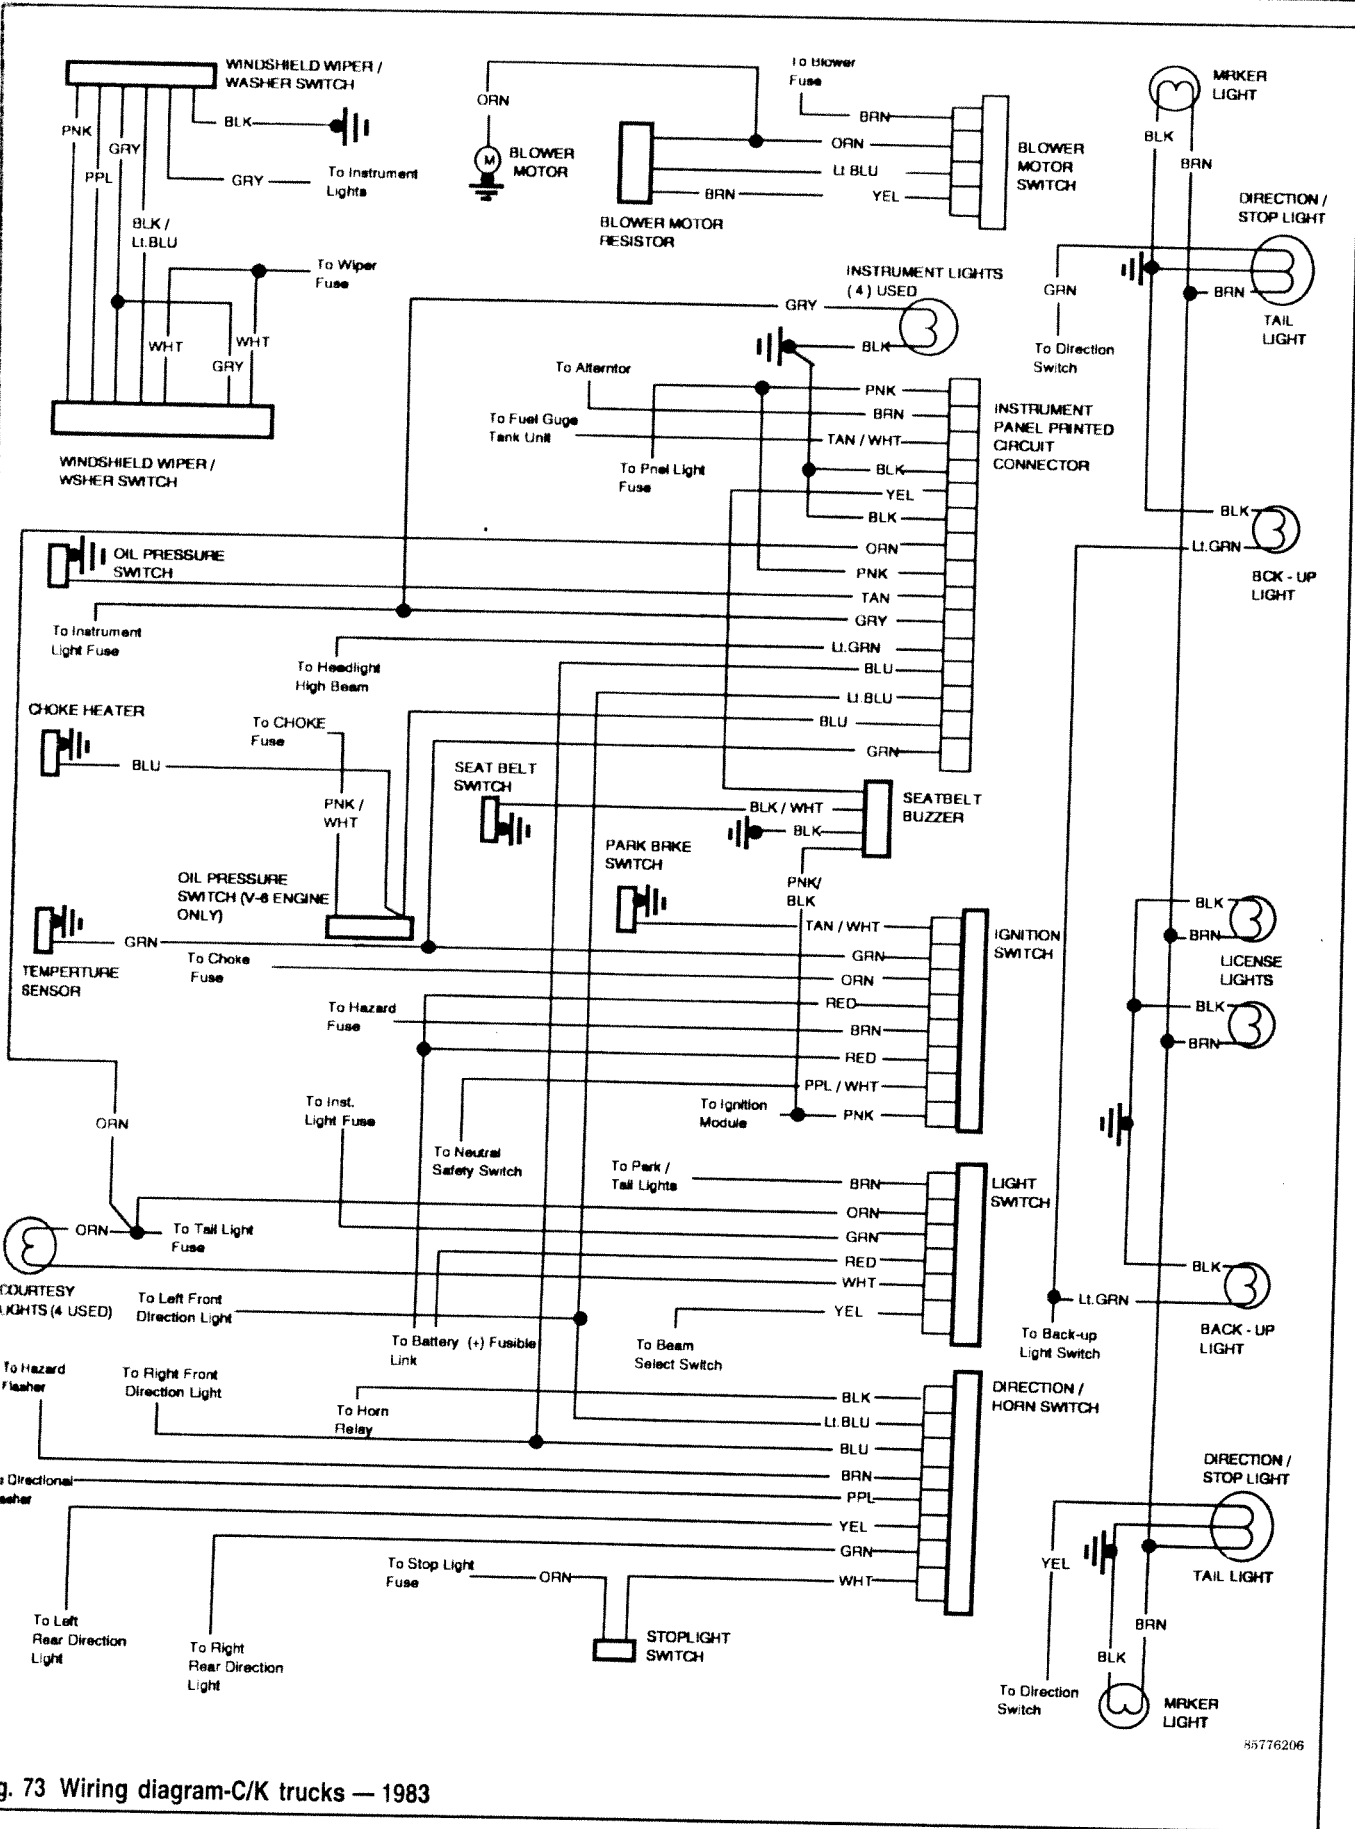

6-44 CHASSIS ELECTRICAL

Fig. 74 Wiring diagram-C/K trucks — 1983

Have not been able to locate red fusible link to bat. The next sheet shows this link connects to the ignition.

85776206

Fig. 73 Wiring diagram-C/K trucks — 1983