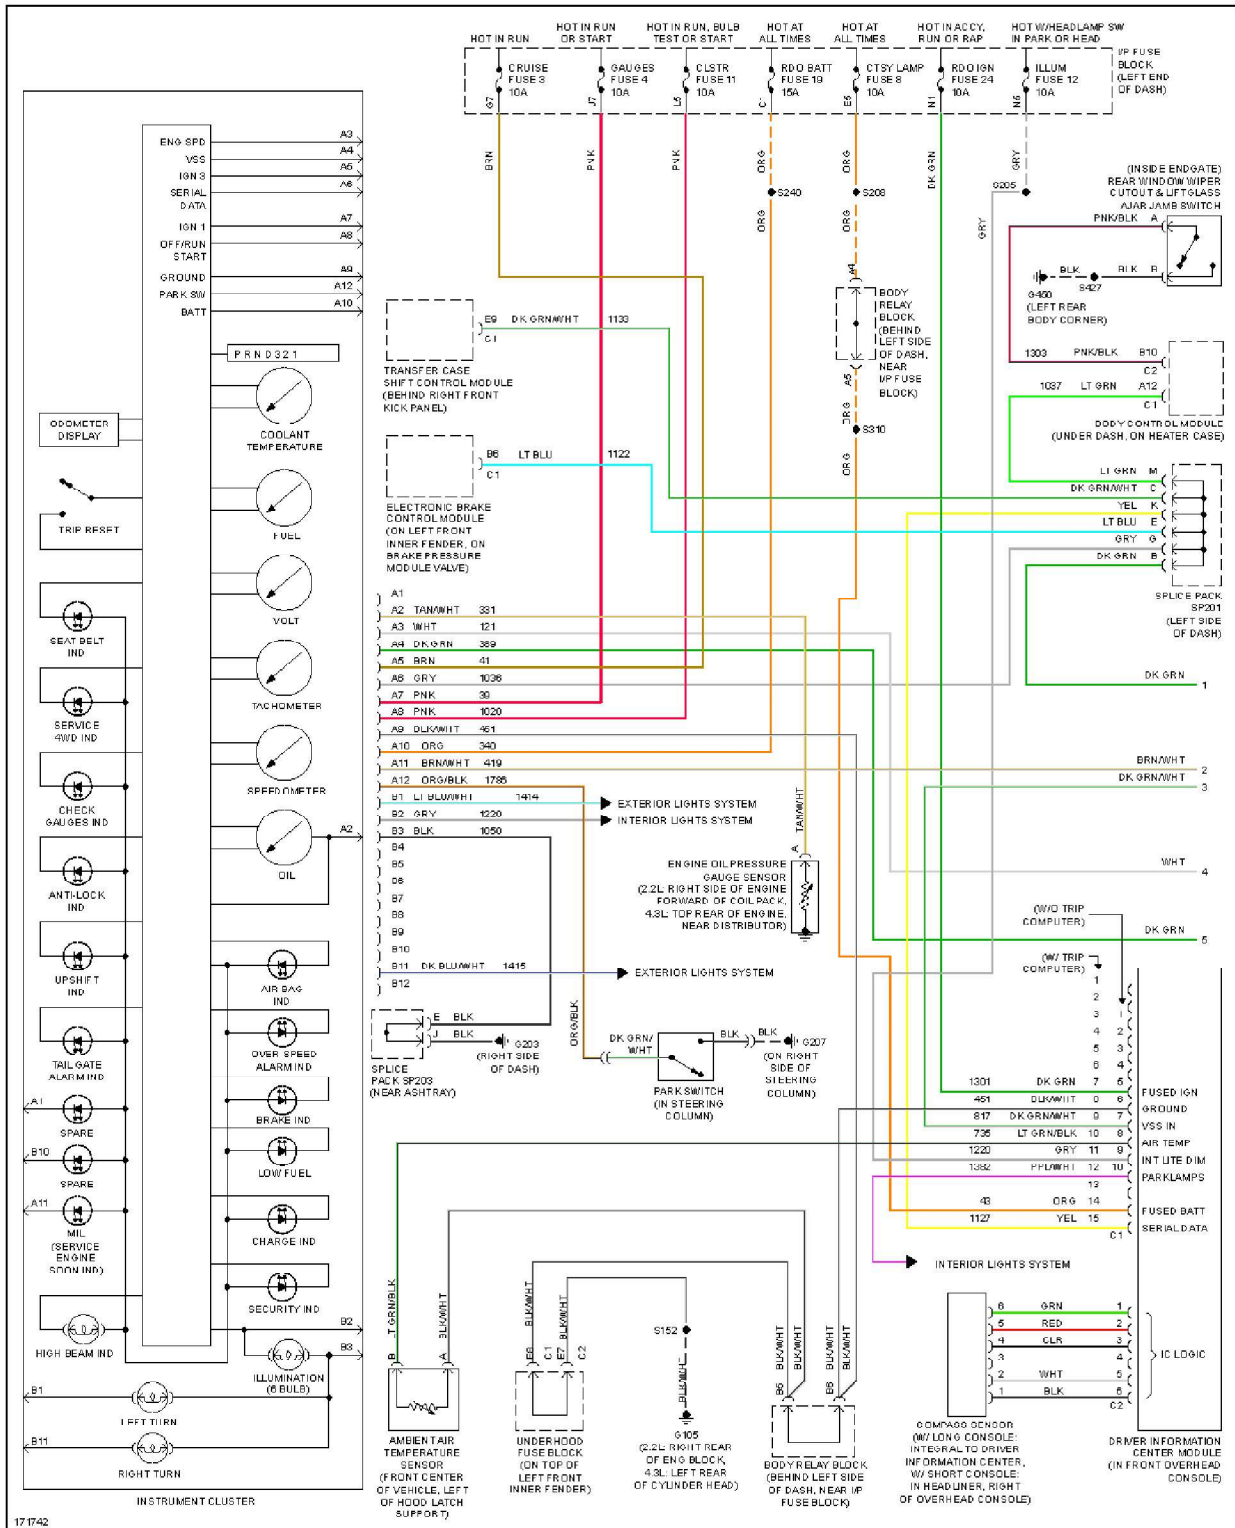

2003 Chevrolet Blazer

SYSTEM WIRING DIAGRAMS Chevrolet - Blazer

Fig. 22: Instrument Cluster Circuit (1 of 2)