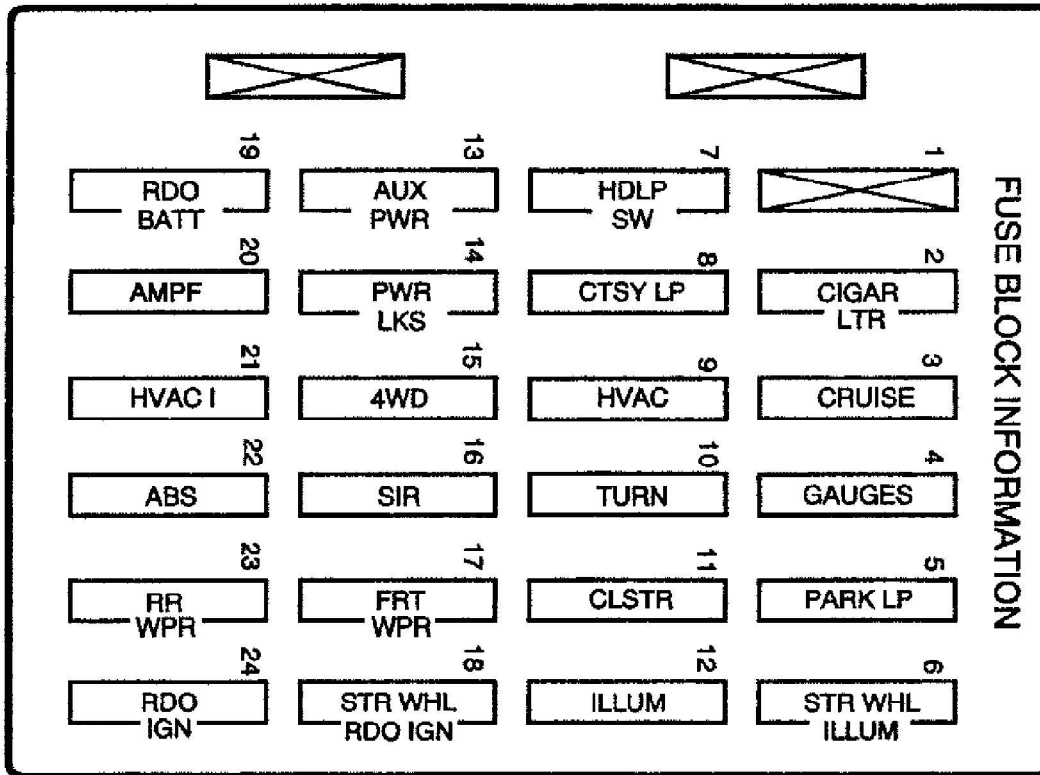

# 2004 Chevrolet Blazer

2002-04 ELECTRICAL Fuses & Circuit Breakers - Blazer, Sonoma & S10

G00353901

**Fig. 2: Identifying Instrument Panel Fuse Block**  
Courtesy of GENERAL MOTORS CORP.