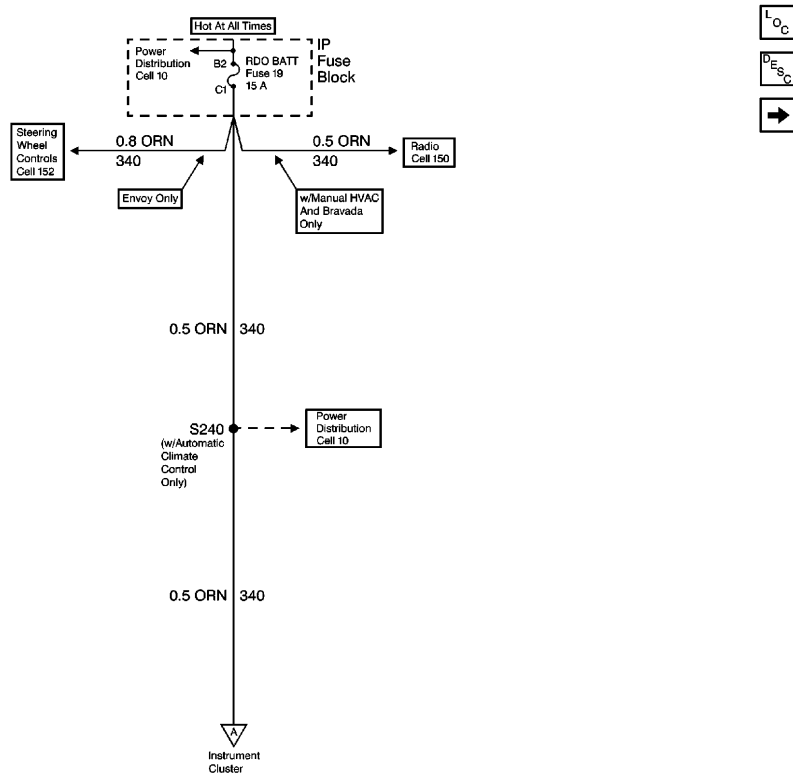

<- Back Forward ->

Document ID# 382785 1999 GMC Truck Jimmy - 4WD

Print

FIGURE Cell 81: RDO BATT Fuse, Power(c)

<- Back Forward ->

Document ID# 382785 1999 GMC Truck Jimmy - 4WD

Print