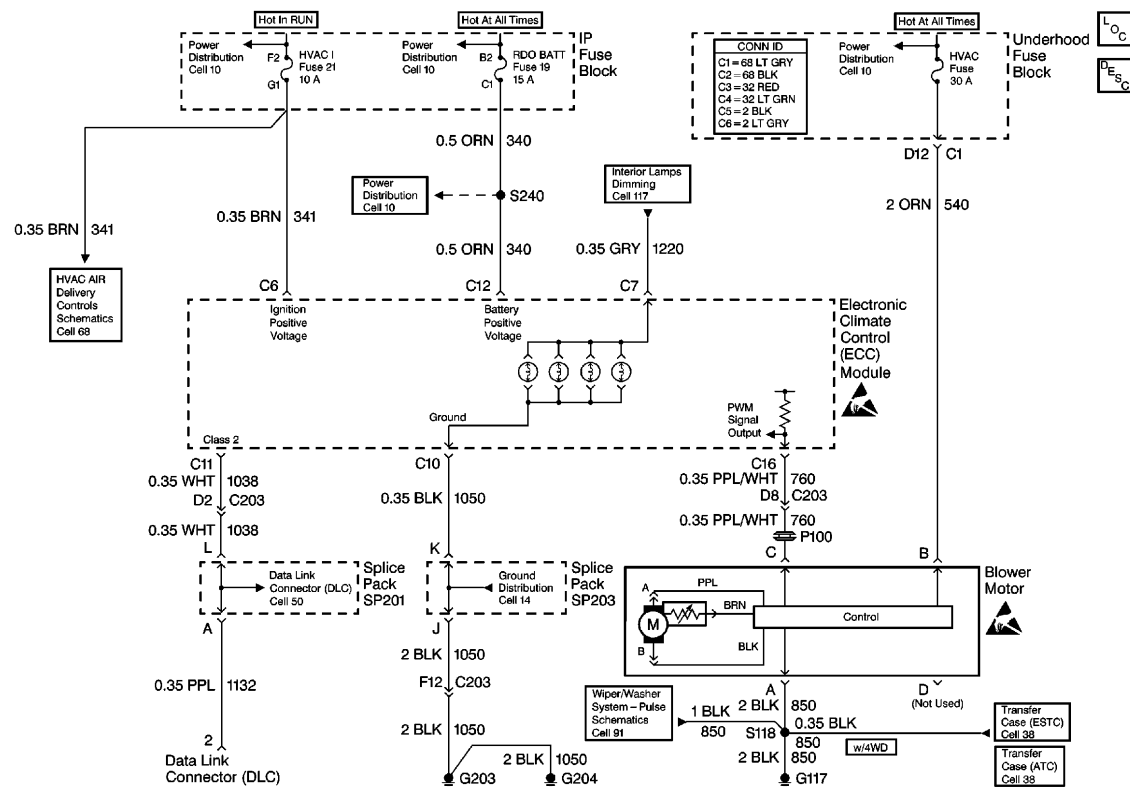

<- Back Forward ->

Document ID# 383162
1999 GMC Truck Jimmy - 4WD

Print

HVAC Blower Control Schematics

FIGURE Cell 66(c)

<- Back Forward ->

Document ID# 383162
1999 GMC Truck Jimmy - 4WD

Print