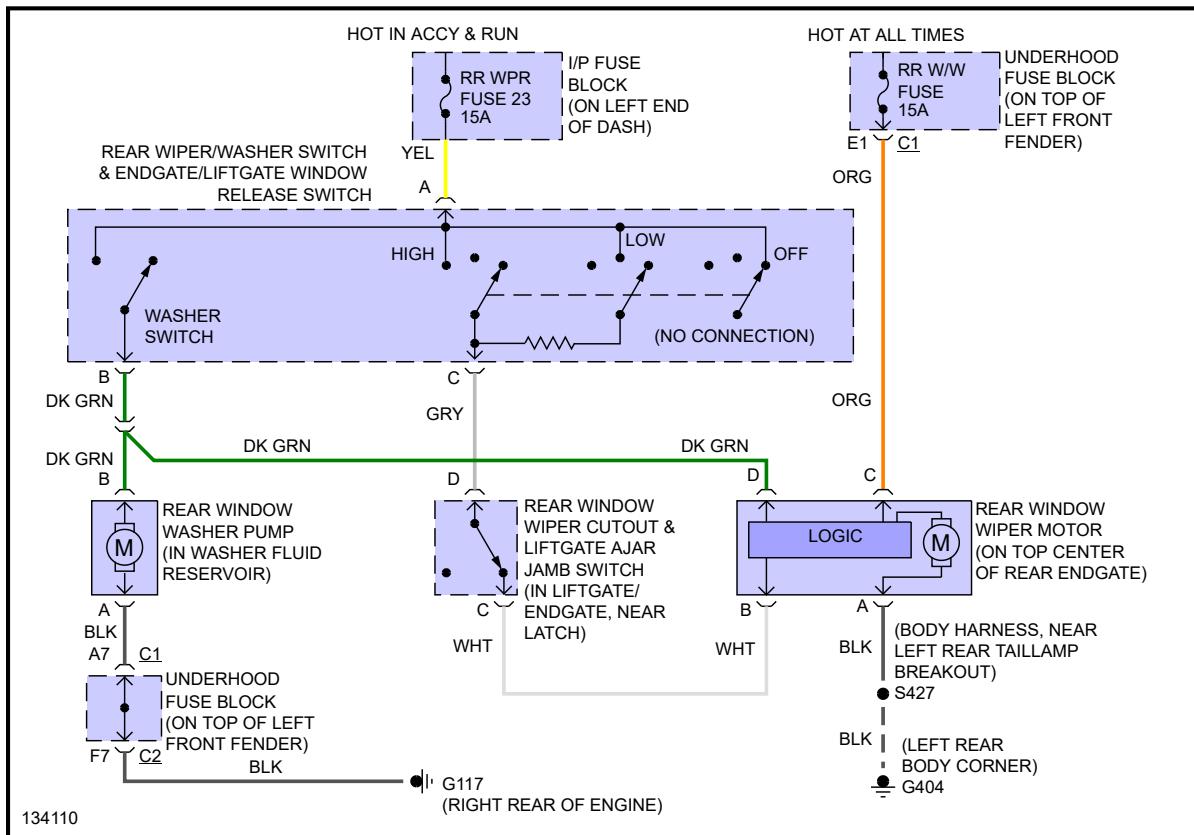

YMMS: 2000 Chevrolet Blazer
Engine: 4.3L Eng
VIN:

Aug 19, 2022
License:
Odometer:

Fig 2: Rear Wiper/Washer Circuit

134110