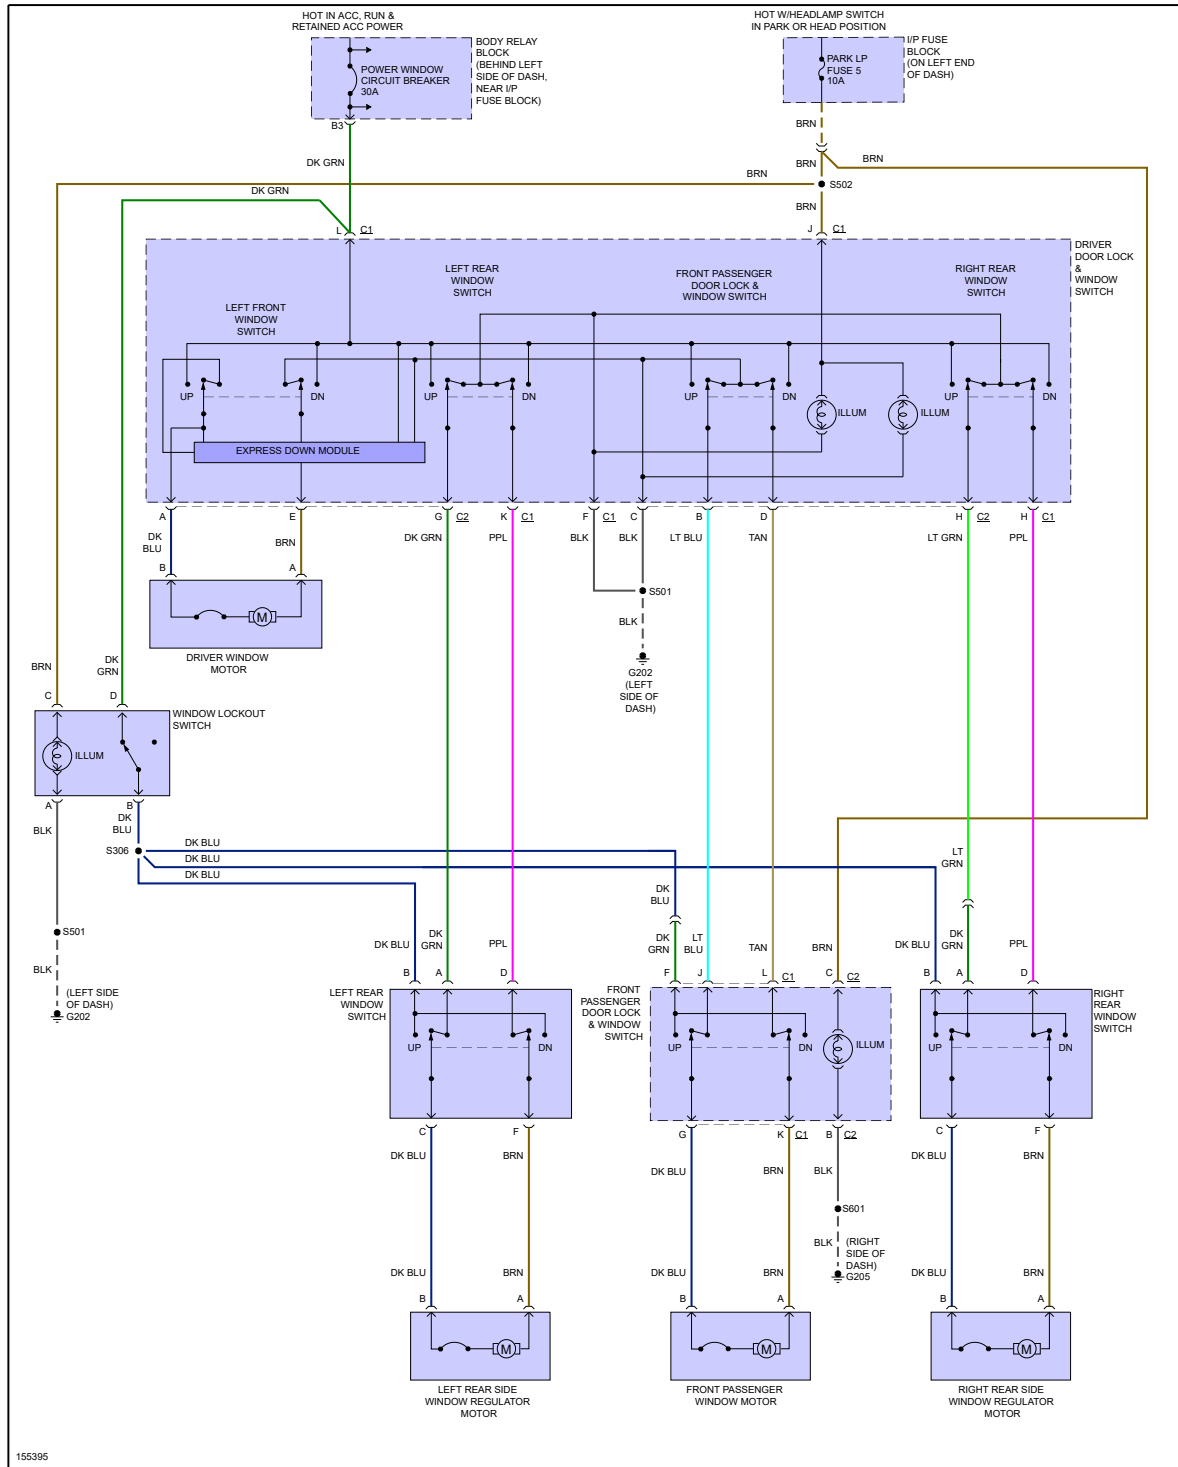

YMMS: 2002 Chevrolet Blazer
Engine: 4.3L Eng
VIN:

Sep 2, 2022
License:
Odometer:

Fig 2: Power Windows Circuit, 4 Door

155395