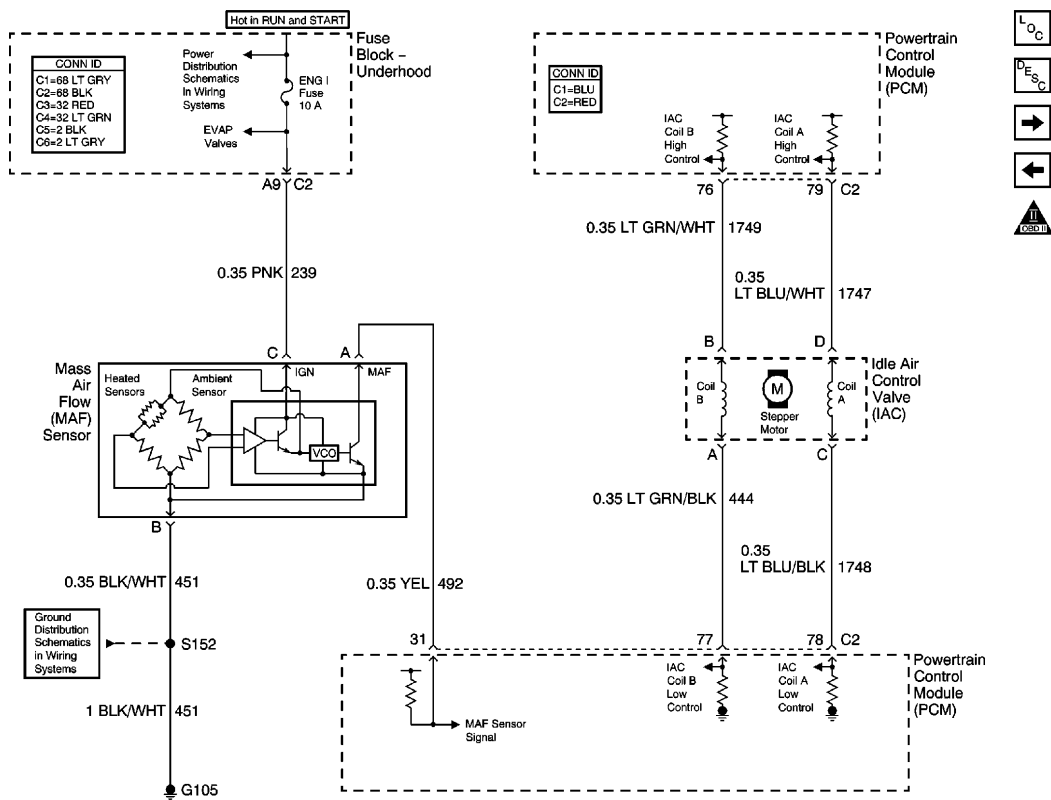

<- Back

Forward ->

Document ID# 671223 2001 Chevrolet/Geo Blazer - 4WD

Print

FIGURE MAF Sensor and IAC Valve(c)

<- Back

Forward ->

Document ID# 671223 2001 Chevrolet/Geo Blazer - 4WD