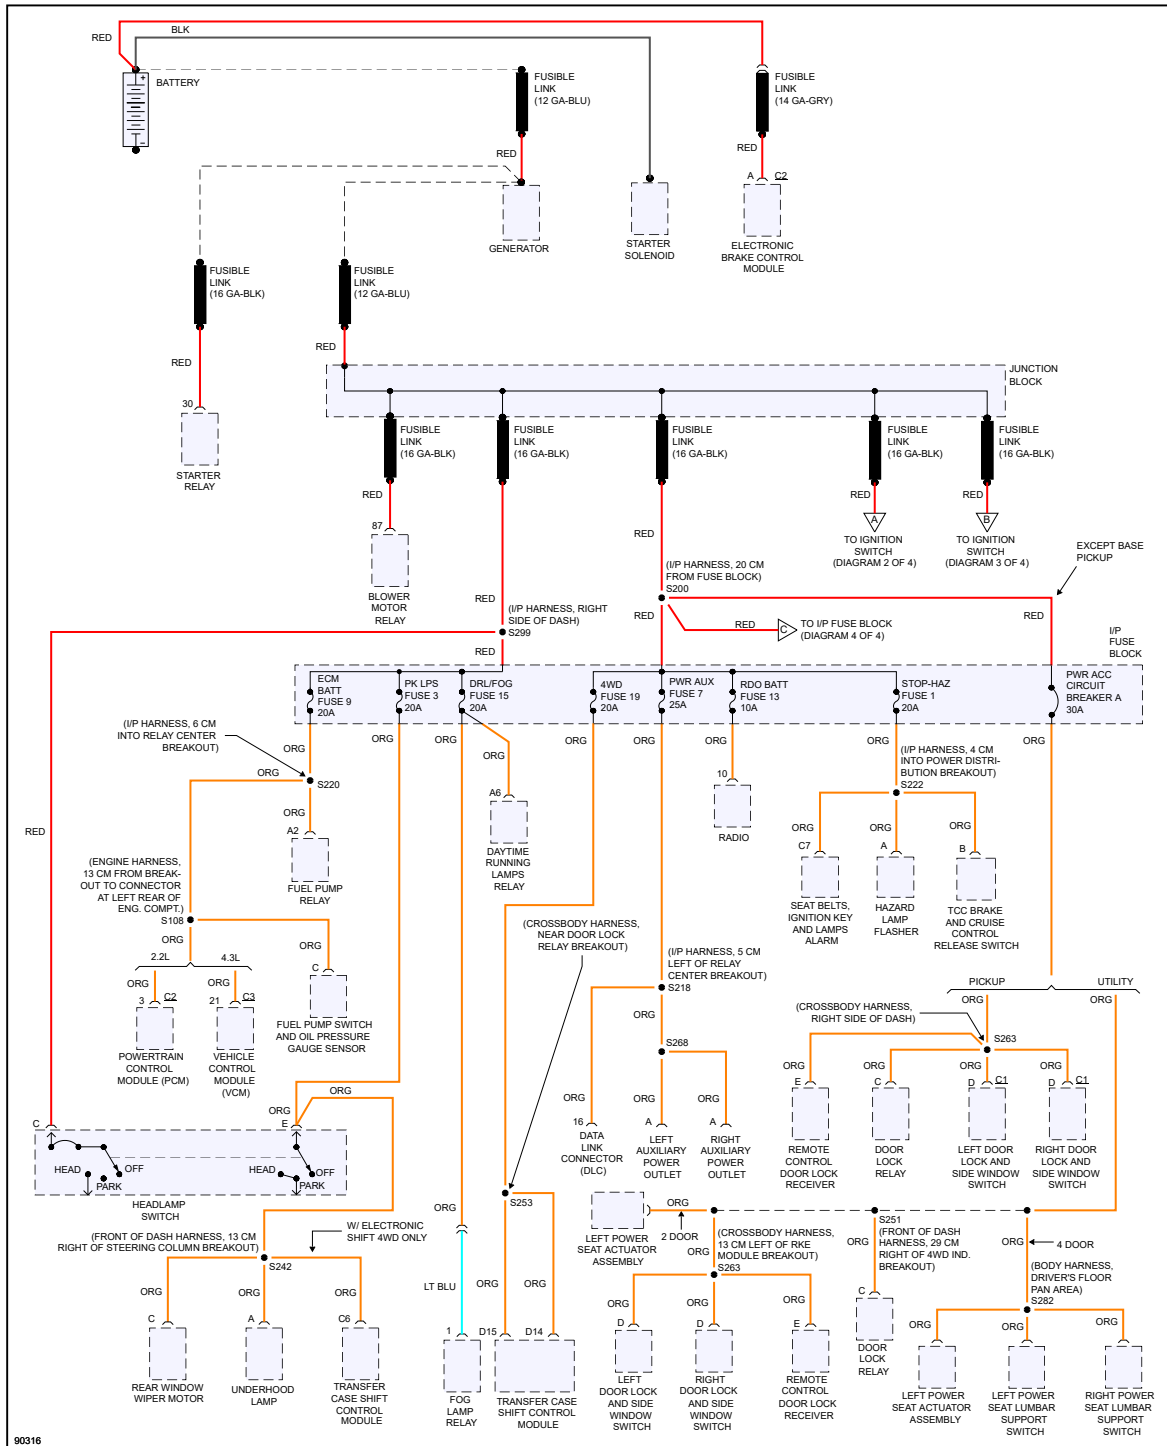

YMMS: 1997 Chevrolet Blazer
Engine: 4.3L Eng
VIN:

Sep 27, 2020

License:
Odometer:

POWER DISTRIBUTION

Fig 1: Power Distribution Circuit (1 of 4)

Fig 2: Power Distribution Circuit (2 of 4)

Fig 3: Power Distribution Circuit (3 of 4)

Fig 4: Power Distribution Circuit (4 of 4)

90323