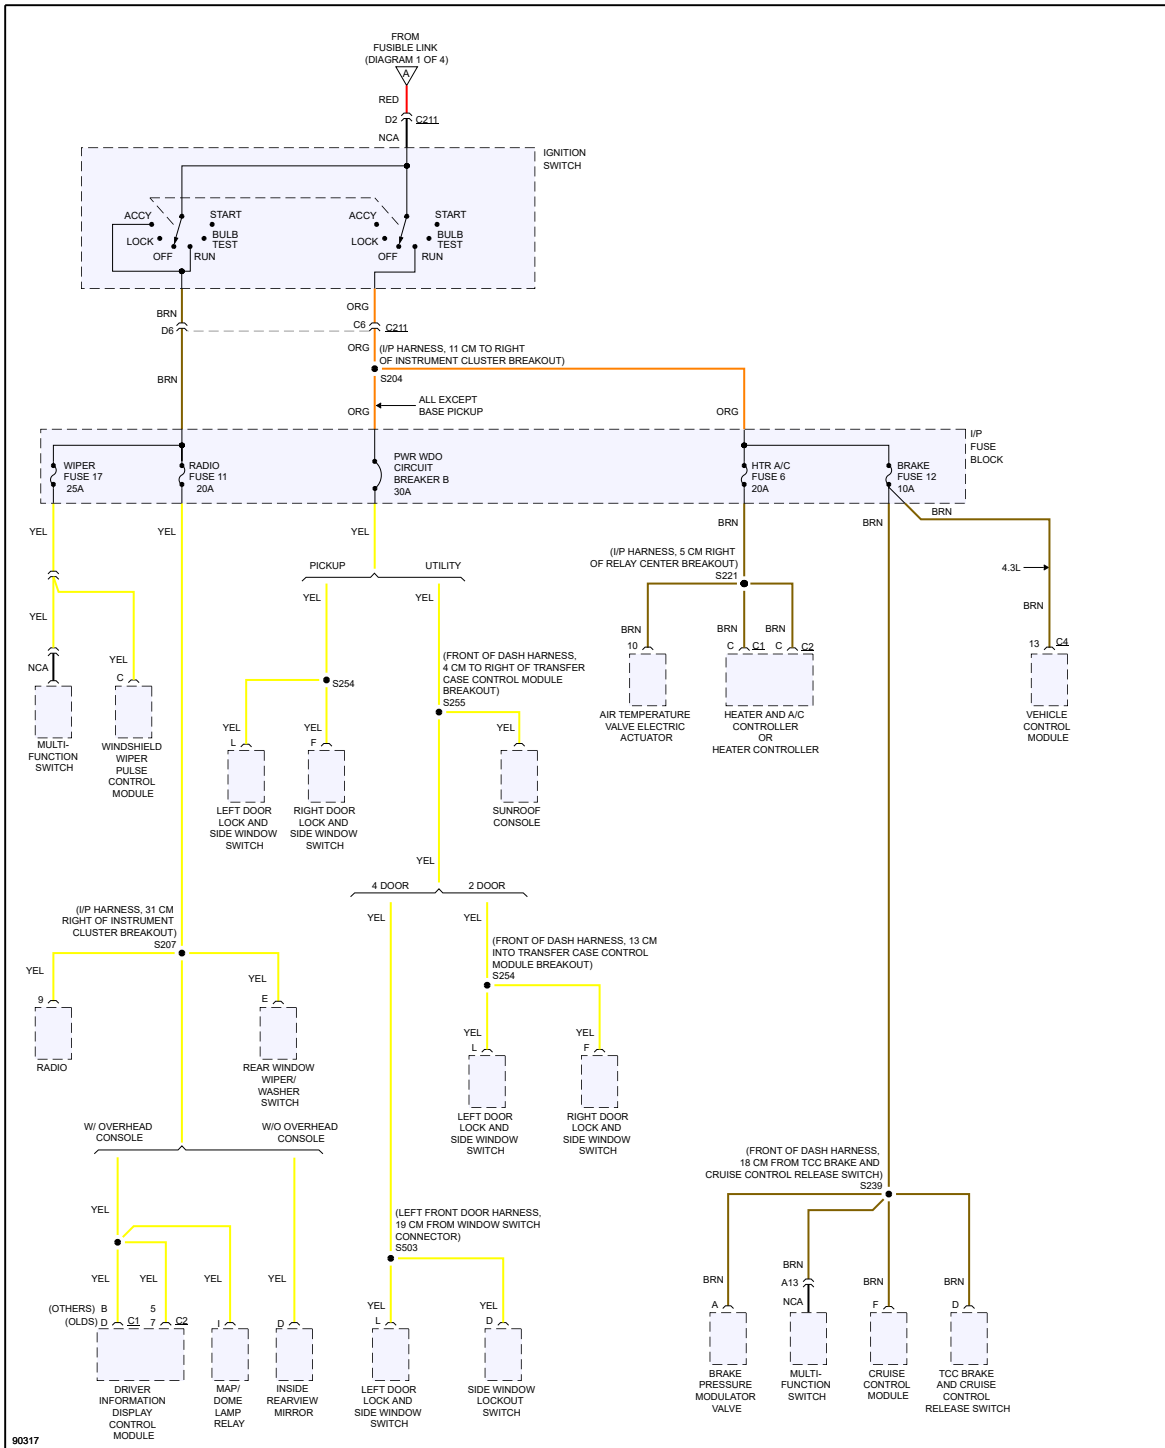

YMMS: 1997 Chevrolet Blazer
Engine: 4.3L Eng
VIN:

Sep 27, 2020

License:
Odometer:

POWER DISTRIBUTION

Fig 1: Power Distribution Circuit (1 of 4)

Fig 2: Power Distribution Circuit (2 of 4)

Fig 3: Power Distribution Circuit (3 of 4)

Fig 4: Power Distribution Circuit (4 of 4)

90323