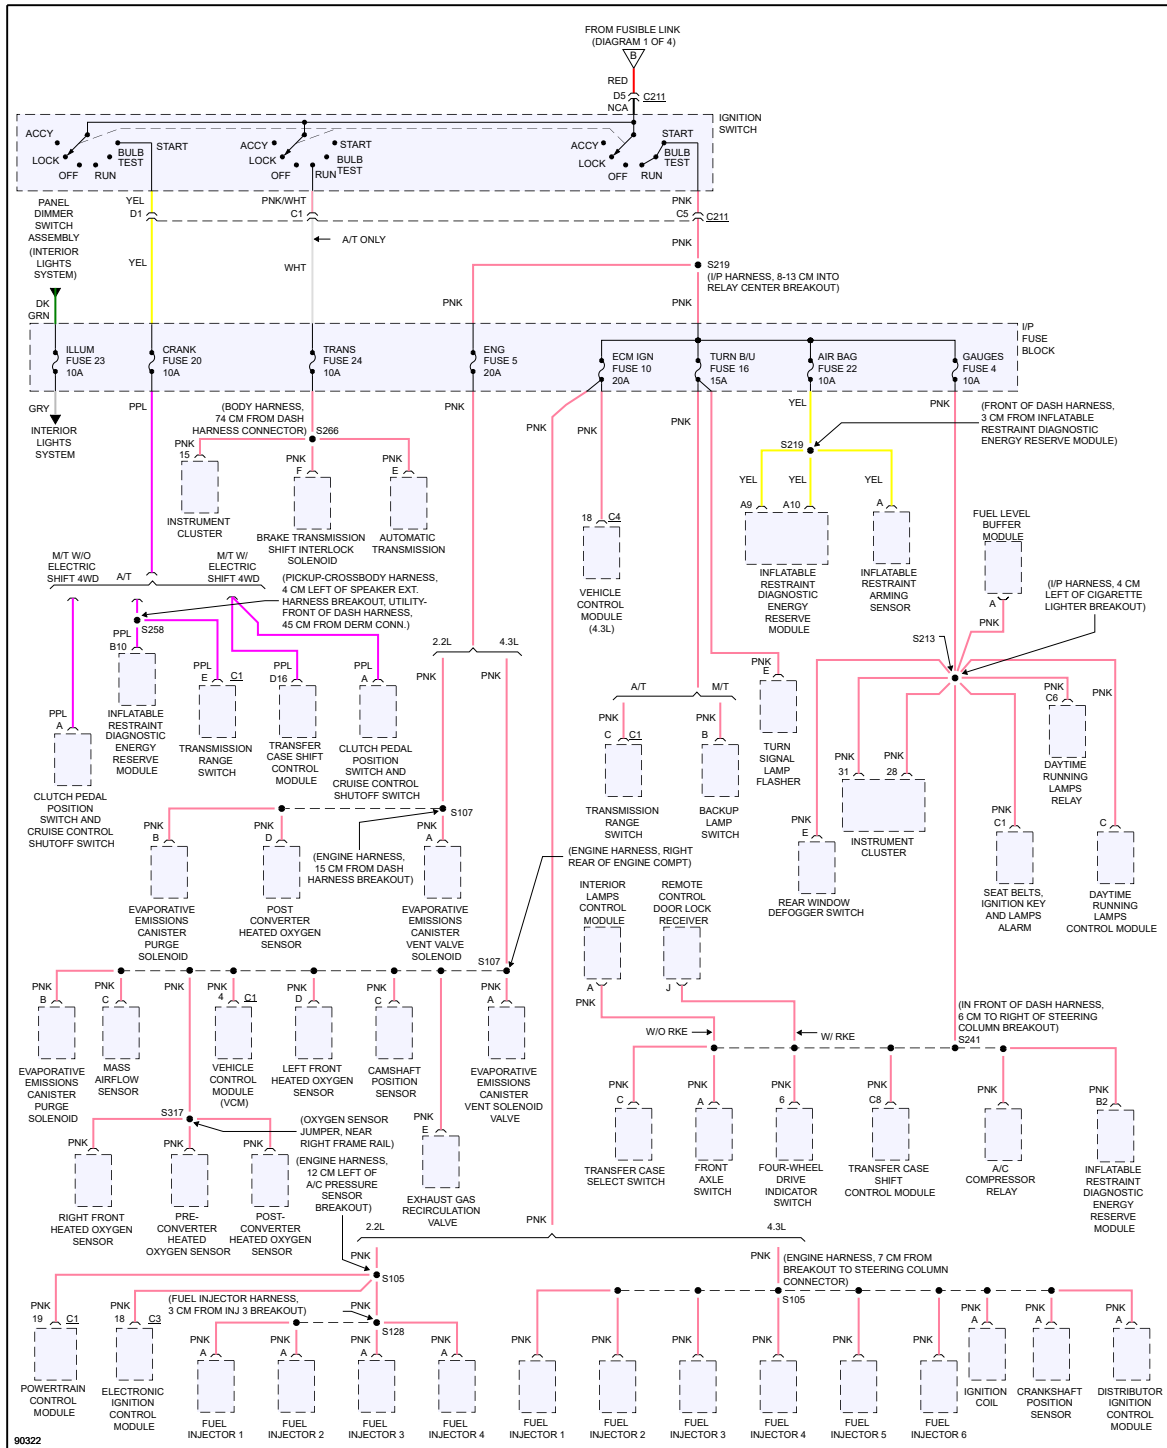

YMMS: 1997 Chevrolet Blazer
Engine: 4.3L Eng
VIN:

Sep 27, 2020

License:
Odometer:

POWER DISTRIBUTION

Fig 1: Power Distribution Circuit (1 of 4)

Fig 2: Power Distribution Circuit (2 of 4)

Fig 3: Power Distribution Circuit (3 of 4)

Fig 4: Power Distribution Circuit (4 of 4)

90323