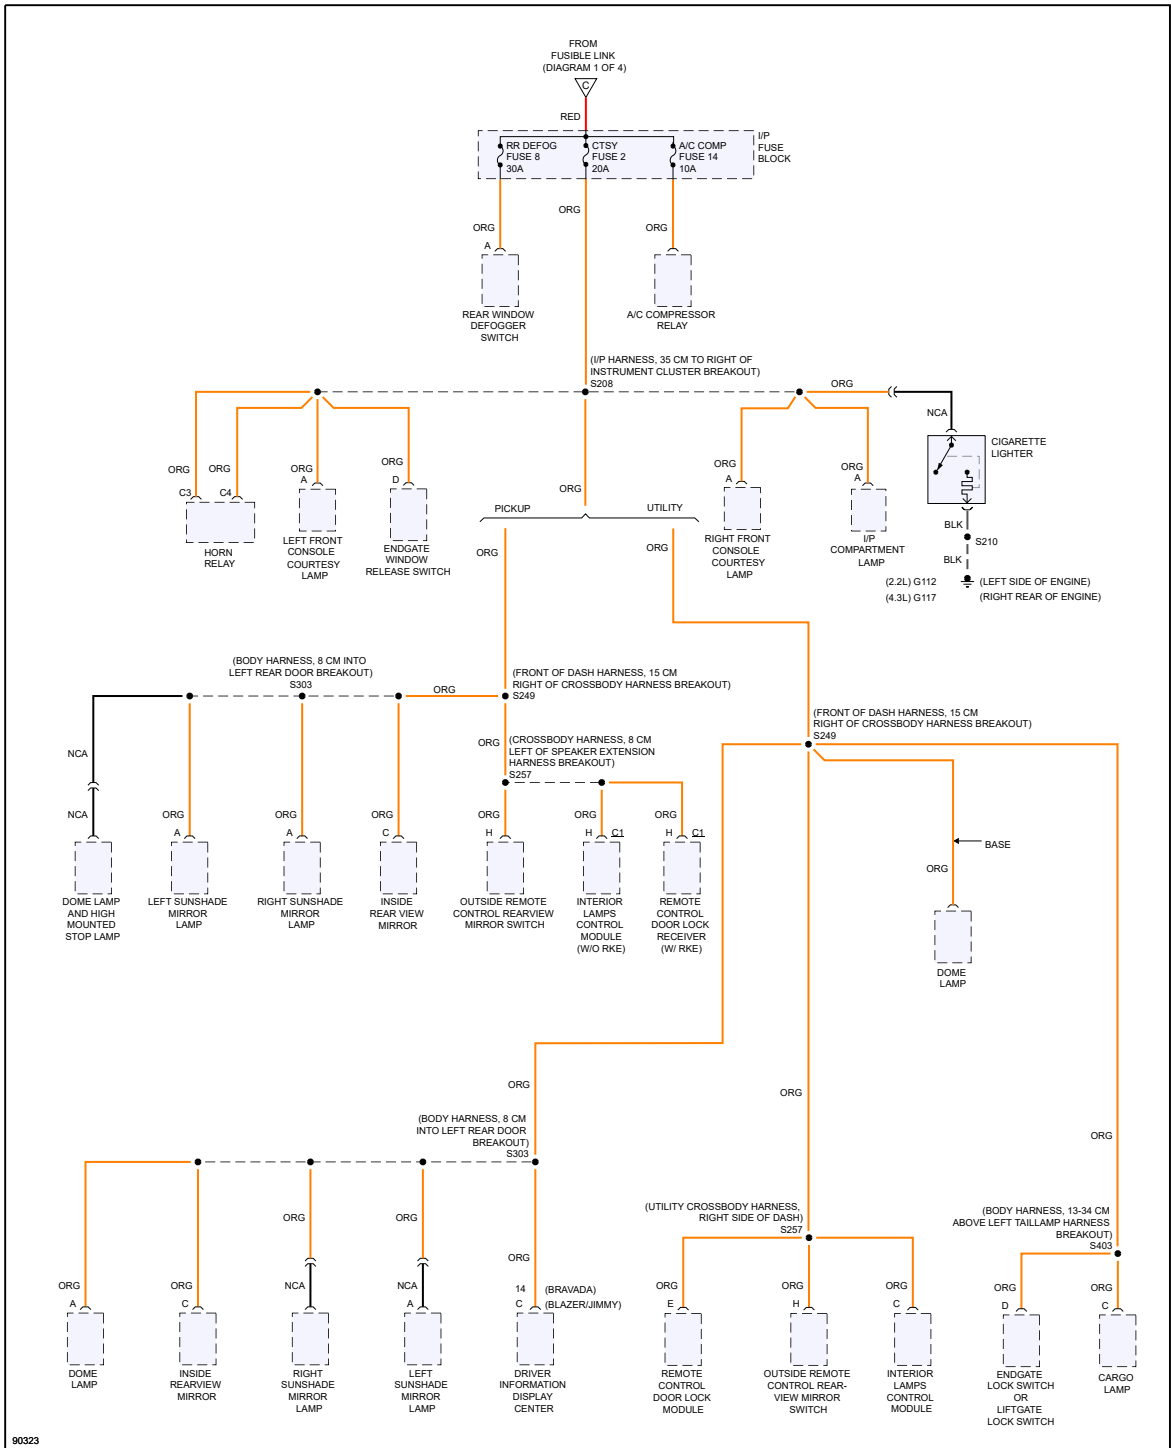

YMMS: 1997 Chevrolet Blazer
Engine: 4.3L Eng
VIN:

Sep 27, 2020

License:
Odometer:

POWER DISTRIBUTION

Fig 1: Power Distribution Circuit (1 of 4)

Fig 2: Power Distribution Circuit (2 of 4)

Fig 3: Power Distribution Circuit (3 of 4)

Fig 4: Power Distribution Circuit (4 of 4)

90323