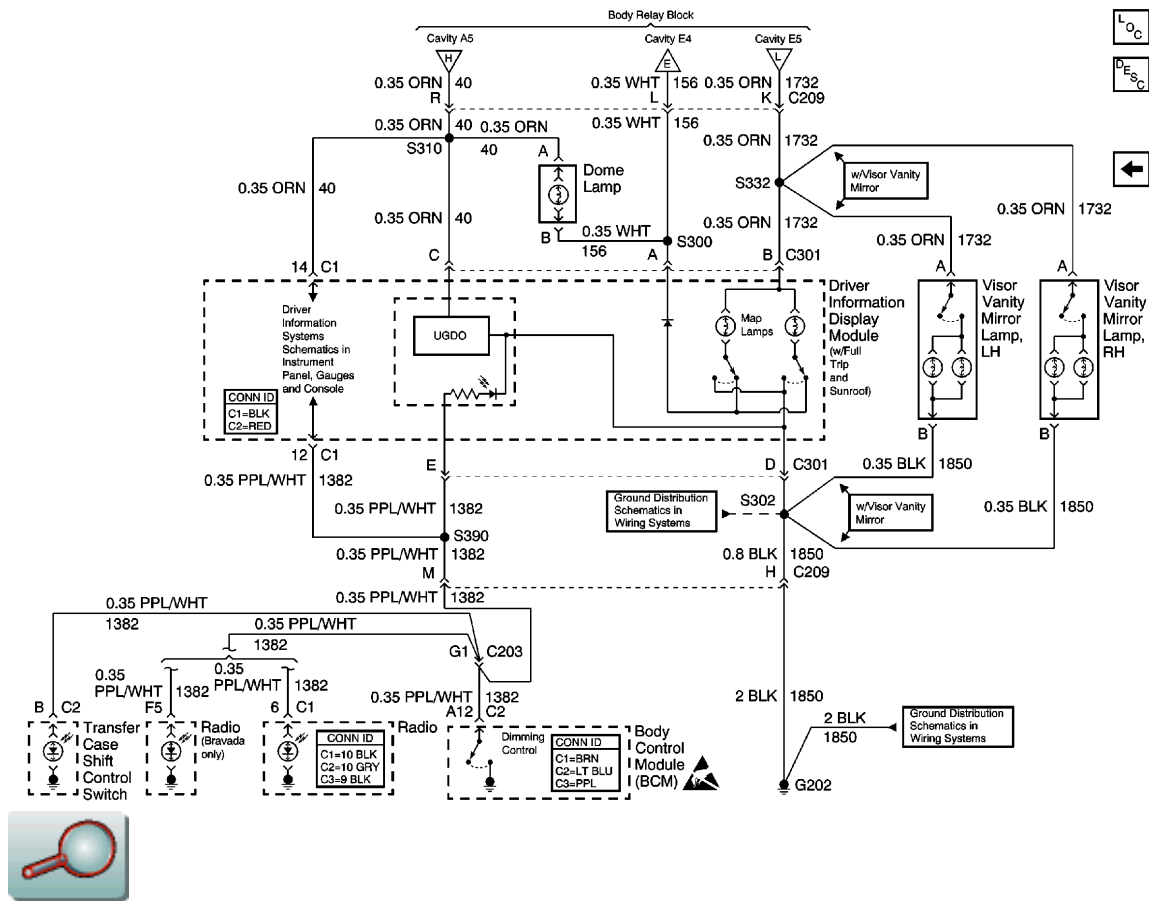

<- Back Forward ->

Document ID# 537911 2000 GMC Truck Jimmy - 4WD

Print

FIGURE Driver Information Display Module (Utility w/ Sunroof)(c)

<- Back Forward ->

Document ID# 537911 2000 GMC Truck Jimmy - 4WD

Print