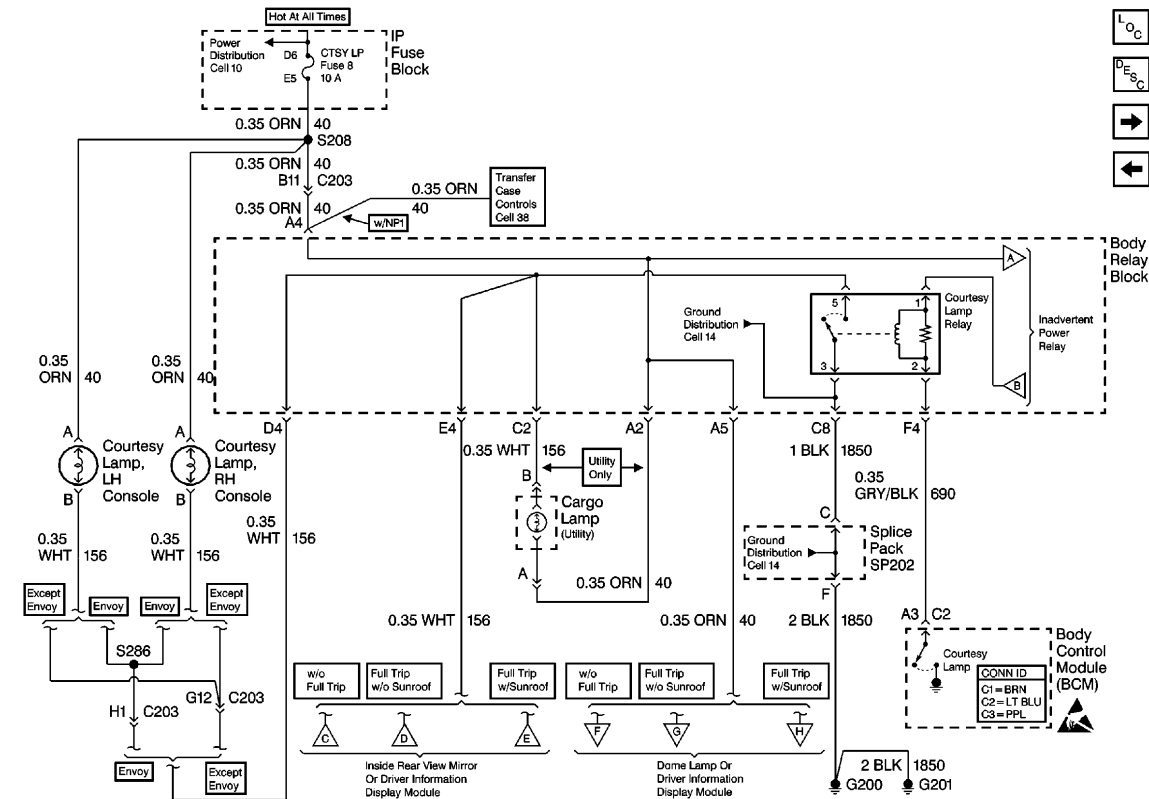

<- Back Forward ->

Document ID# 386541
1999 Chevrolet/Geo Blazer - 4WD

Print

FIGURE Cell 114: CTSY LP Fuse and Courtesy Lamp Relay(c)

<- Back Forward ->

Document ID# 386541
1999 Chevrolet/Geo Blazer - 4WD

Print