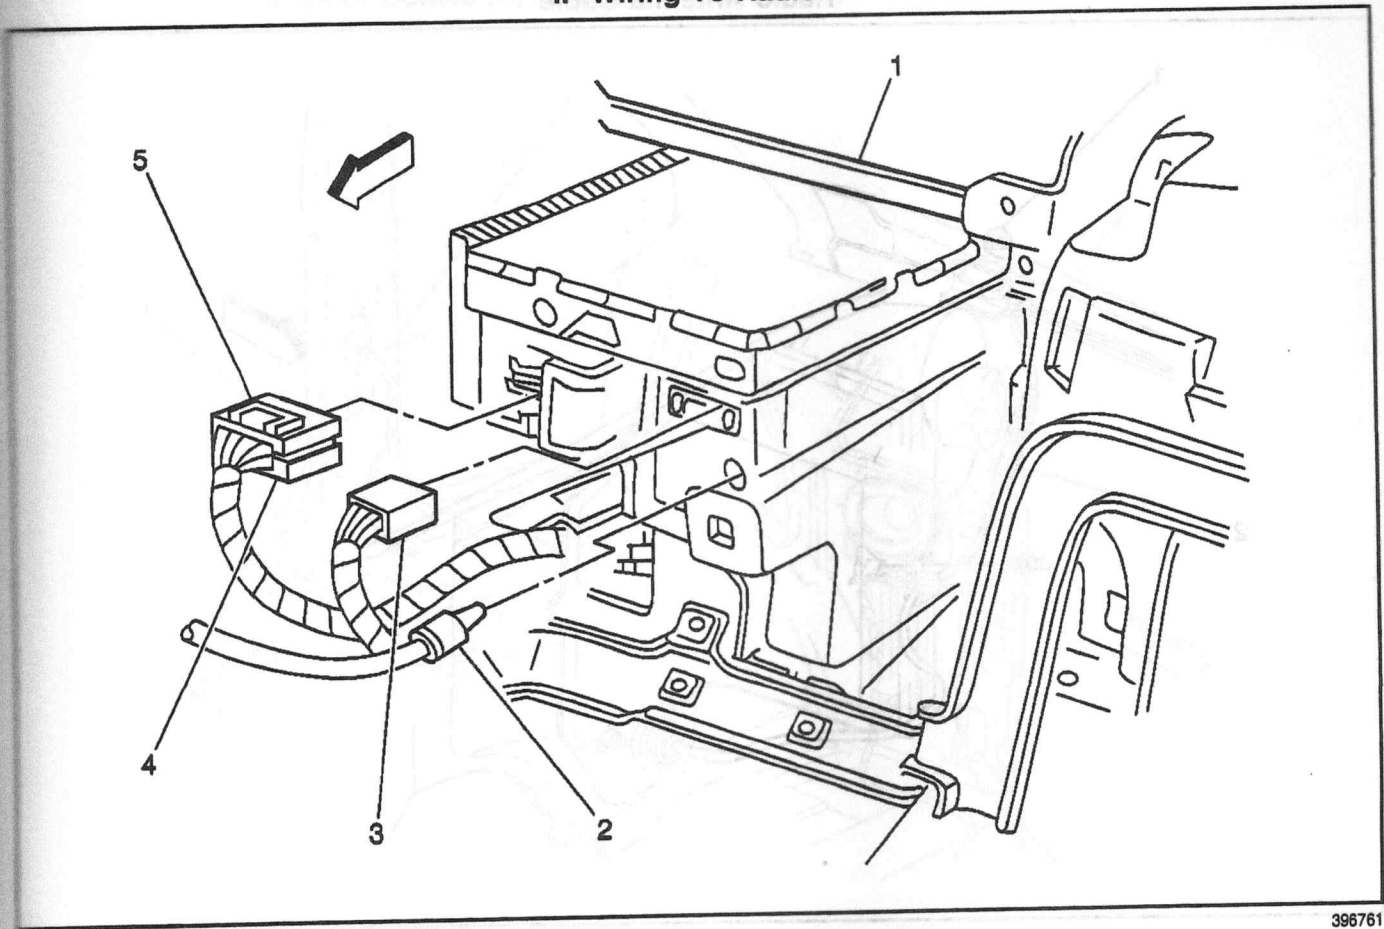

Radio/Audio System Schematics (Cell 150: Remote Audio Player (Chevy/GMC))

379157

IP Wiring To Radio

396761

Legend

- (1) Radio
- (2) Radio Antenna Connector
- (3) Radio Connector C3
- (4) Radio Connector C2
- (5) Radio Connector C1

Remote Audio Player Jumper Harness

3766

396768

Legend

- (1) Floor Console
- (2) Remote Audio Player
(Tape w/Uplevel Audio, CD w/Envoy)