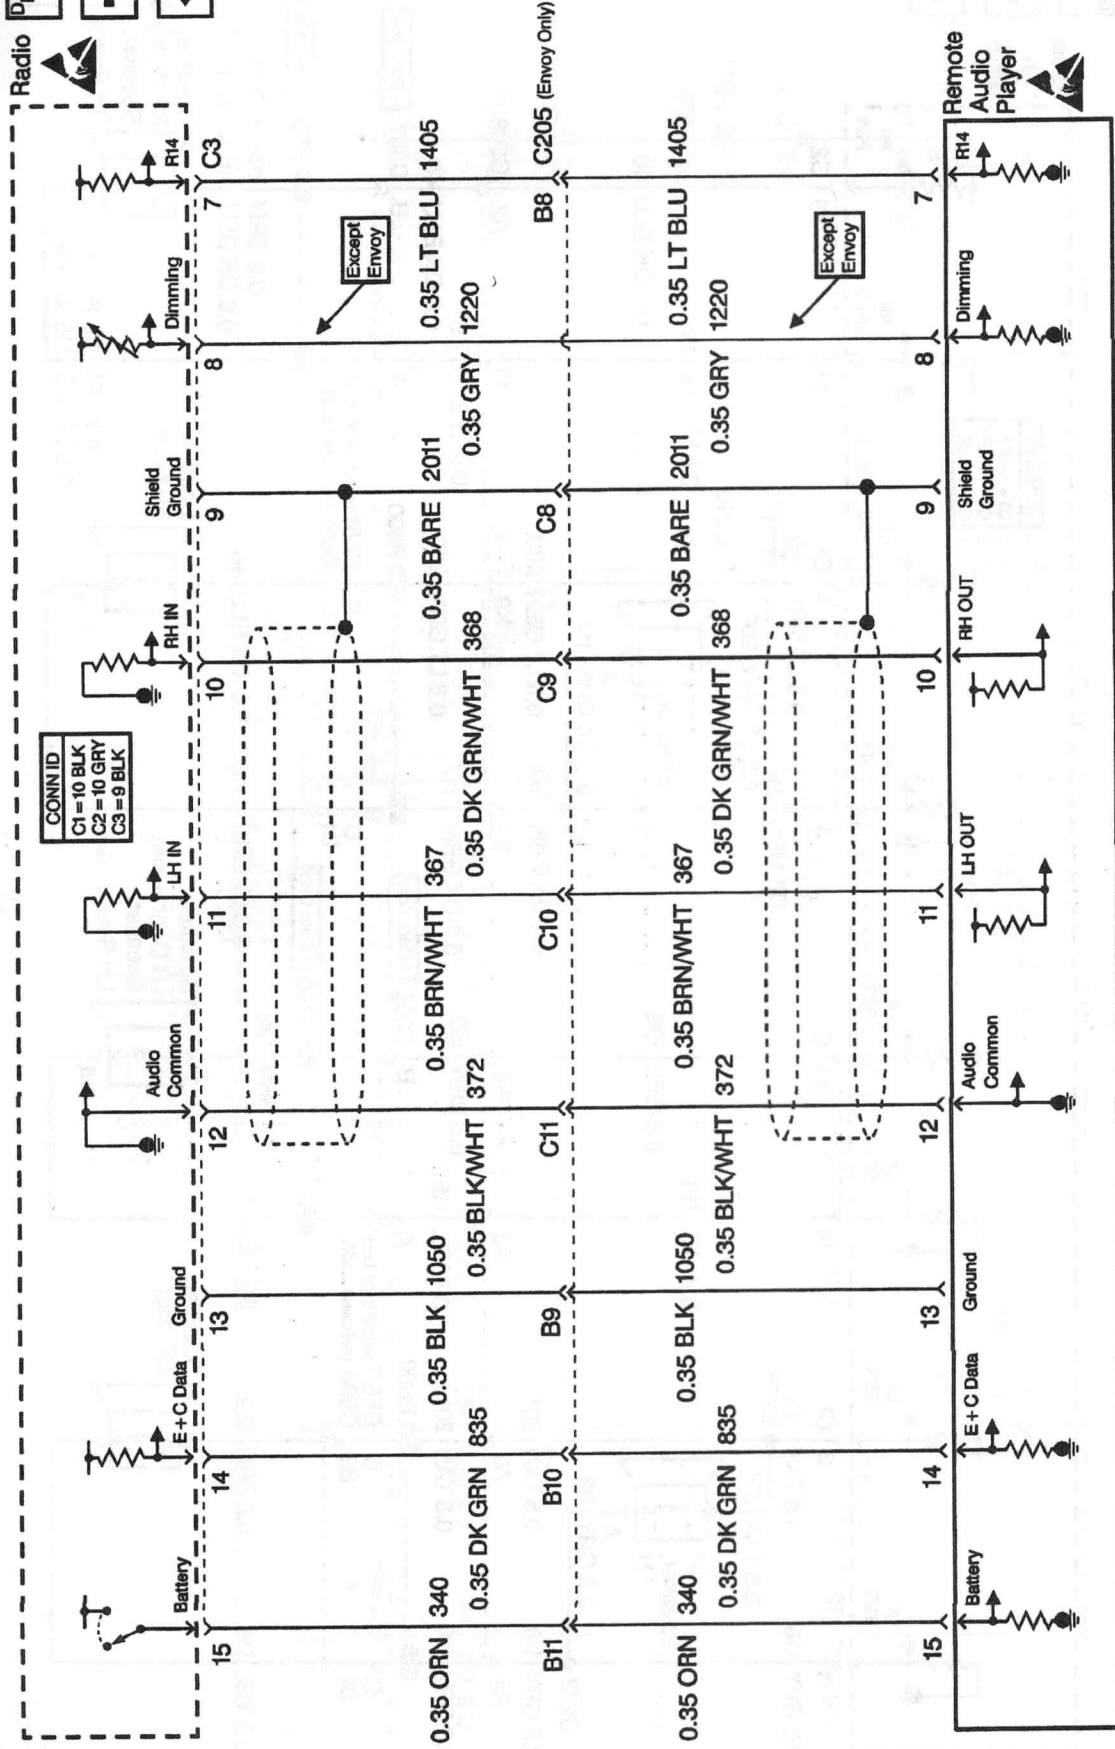

Radio/Audio System Schematics (Cell 150: Remote Audio Player (Chevy/GMC))

379157

IP Wiring To Radio

396761

Legend

- (1) Radio
- (2) Radio Antenna Connector
- (3) Radio Connector C3
- (4) Radio Connector C2
- (5) Radio Connector C1

Remote Audio Player Jumper Harness

3766

396768

Legend

- (1) Floor Console
- (2) Remote Audio Player
(Tape w/Uplevel Audio, CD w/Envoy)