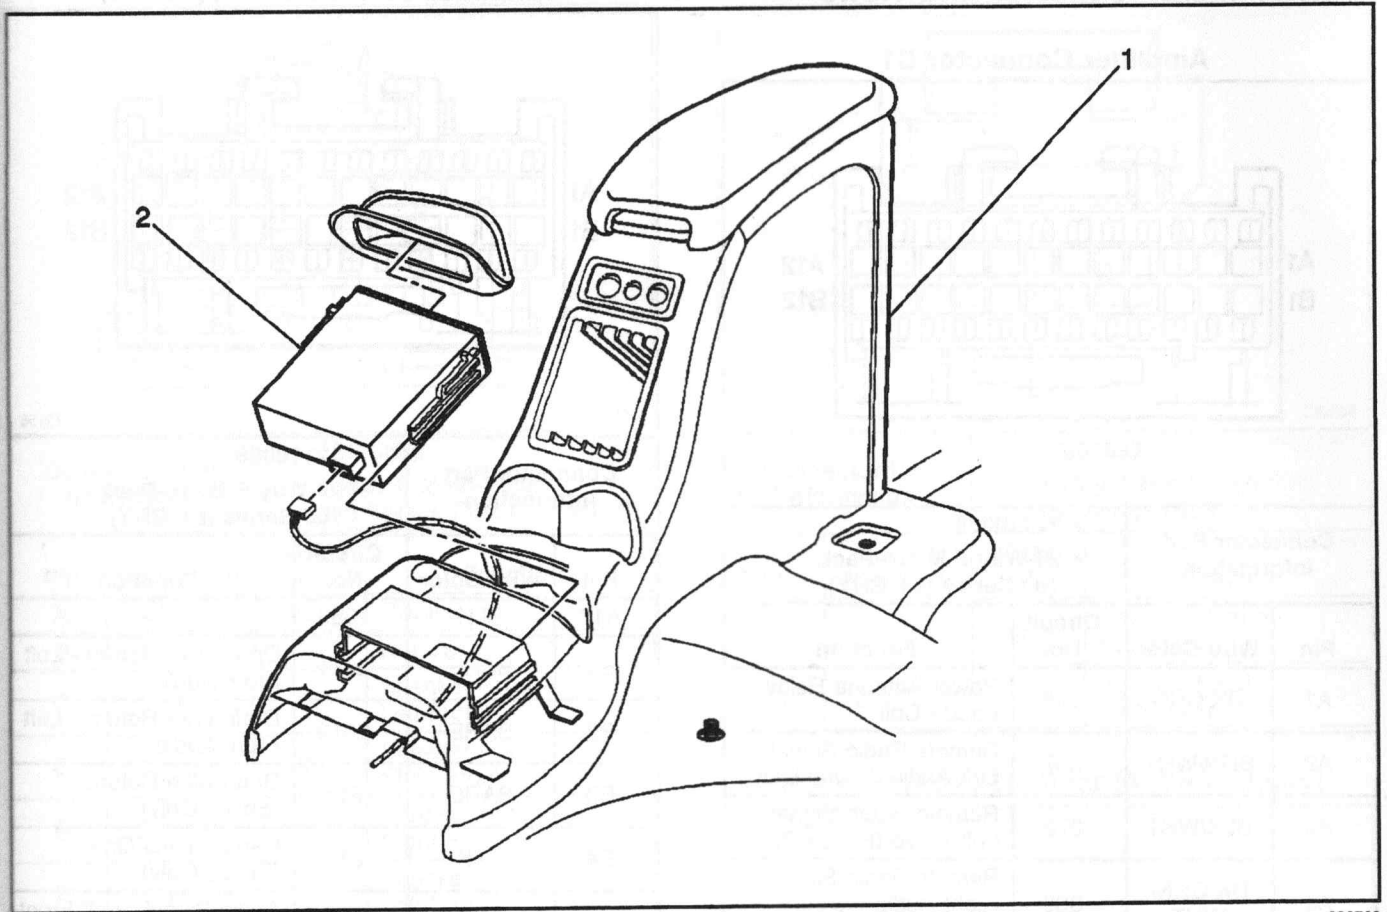

Radio/Audio System Schematics (Cell 150: Remote Audio Player (Chevy/GMC))

379157

IP Wiring To Radio

396761

Legend

- (1) Radio
- (2) Radio Antenna Connector
- (3) Radio Connector C3
- (4) Radio Connector C2
- (5) Radio Connector C1

Remote Audio Player Jumper Harness

3766

396768

Legend

- (1) Floor Console
- (2) Remote Audio Player
(Tape w/Uplevel Audio, CD w/Envoy)