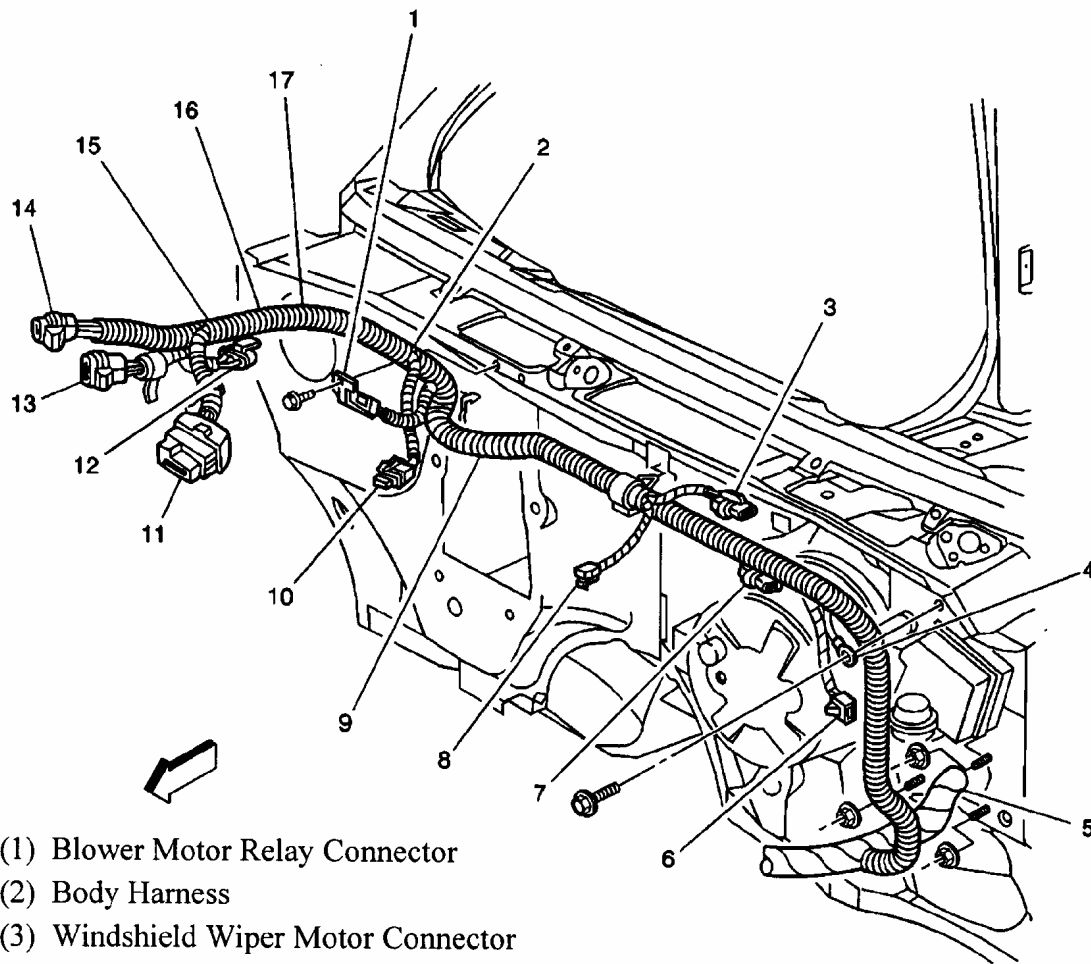

2004 Chevrolet Blazer

2004 GENERAL MOTORS Blazer, S10 Pickup & Sonoma

- (1) Blower Motor Relay Connector
- (2) Body Harness
- (3) Windshield Wiper Motor Connector
- (4) G117
- (5) P100
- (6) Cruise Control Module (CCM) Connector
- (7) Underhood Lamp Connector
- (8) Front Axle Vacuum Solenoid Connector
- (9) S138

G00280643

Fig. 13: Firewall (1 Of 2)
Courtesy of GENERAL MOTORS CORP.

2004 Chevrolet Blazer

2004 GENERAL MOTORS Blazer, S10 Pickup & Sonoma

(10) Blower Motor Resistor Connector

(11) Not Used

(12) Blower Motor Connector (C42/C60), Blower Motor Control Module (C68)