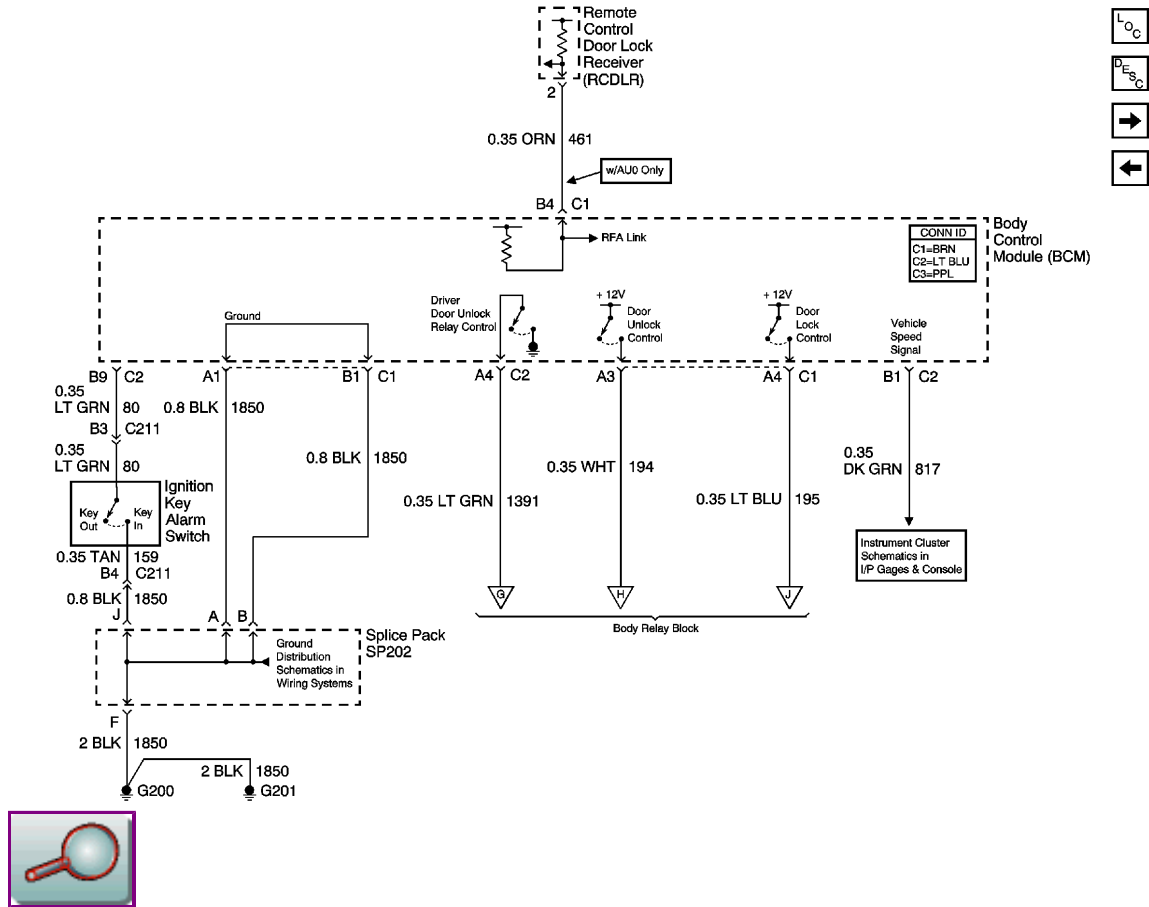

<- Back

Forward ->

Document ID# 1362055 2004 Chevrolet Blazer - 4WD

Print

FIGURE BCM Inputs and Outputs(c)

<- Back

Forward ->

Document ID# 1362055 2004 Chevrolet Blazer - 4WD