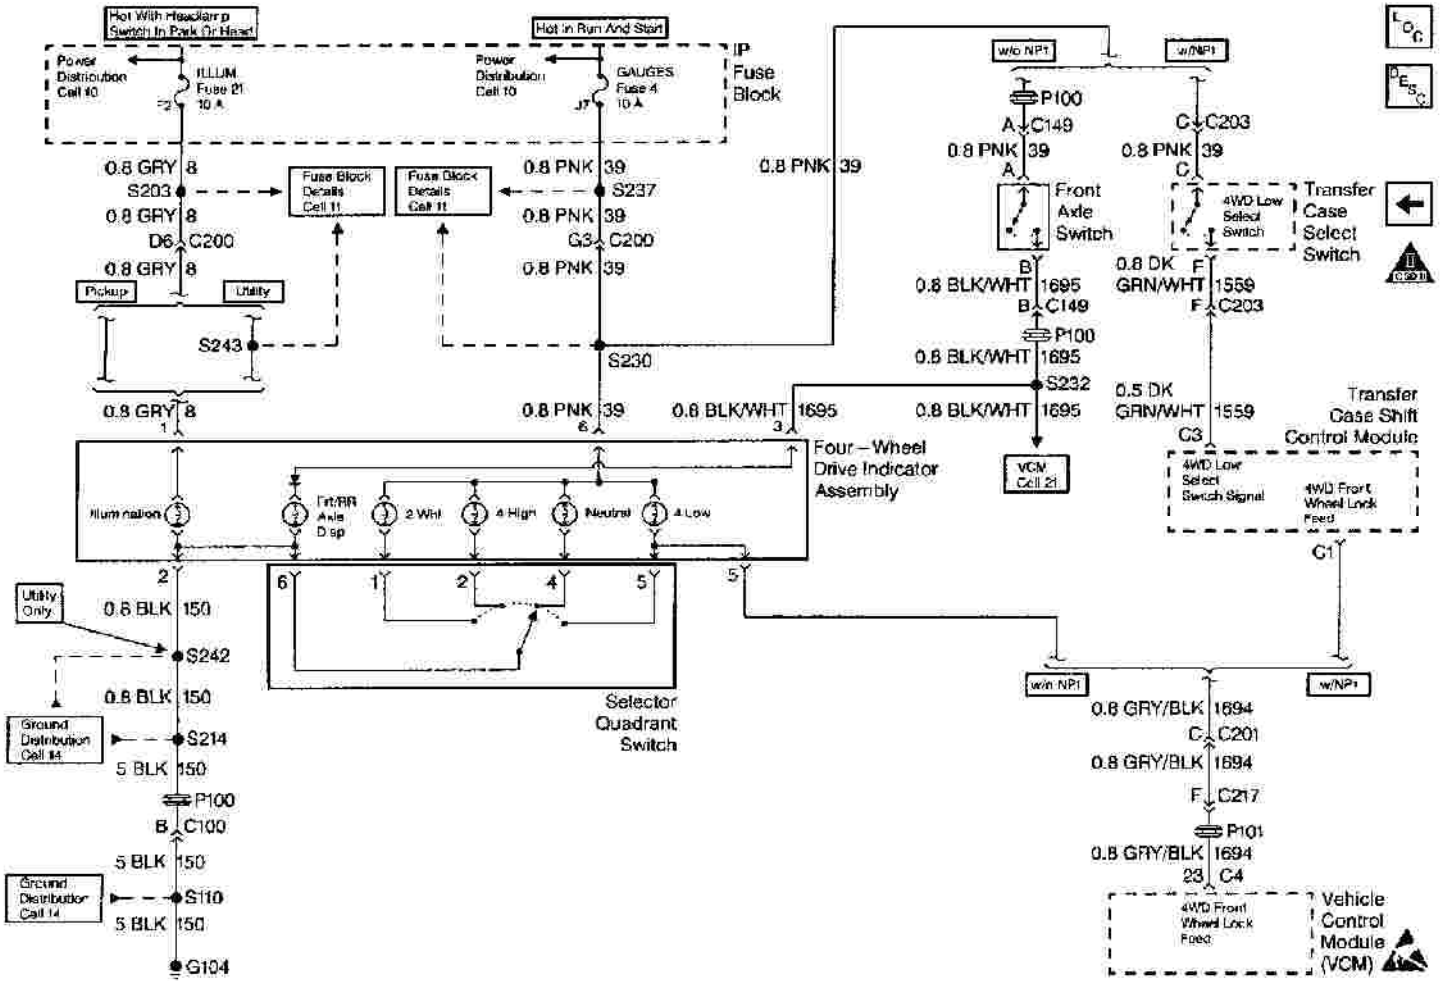

Microsoft

Fig. 6: 4WD Indicator & Front Axle Switch Wiring Schematic (1996 Chevrolet S10)

Courtesy of GENERAL MOTORS CORP.

1995 Chevrolet Blazer

G00357714